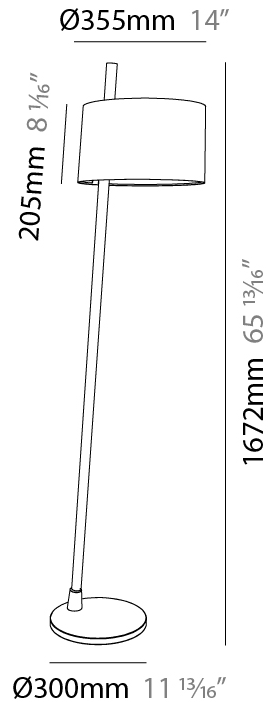

LINOOD PORTABLE

D94042-

base number   Finish
Options

PROJECT	_____
TYPE	_____
SPECIFIER	_____
QUANTITY	_____
DATE	_____

1. To build a product code in our configurator select the specify button on the base model # product page
2. To build a manual product code on this datasheet choose from the options listed below in blue font and add the suffix to the base model #

GENERAL

Series: Linood
Brand: Milan
Division: Design
Mounting Type: Portable
Mounting Location: Floor
Subcategory: Floor

PHYSICAL

Shape: Abstract
Diameter (mm): 355
Diameter (in): 14
Height (mm): 1672
Height (in): 65 ¹³/₁₆
Light Distribution: Direct / Indirect
Diffuser: Polyester Shade
Fixture Finish: [MBQ / MKL](#)
Fixture Material: Metal
Upon Request: Bolt Down

ELECTRICAL

Number of Lamps: 1
Lamp Type: LED Retrofit
Lamp Shape: A19
Bulb Included: Bulb Not Included
Max. Wattage Per Lamp (W): 12
Lamp Base: E26
Input Voltage (V): 120
Upon Request: 277Vac / GU24

LED

OPTICAL

RATINGS AND CERTIFICATIONS

Certified By: Certified for North American Standards
IP rating: IP20