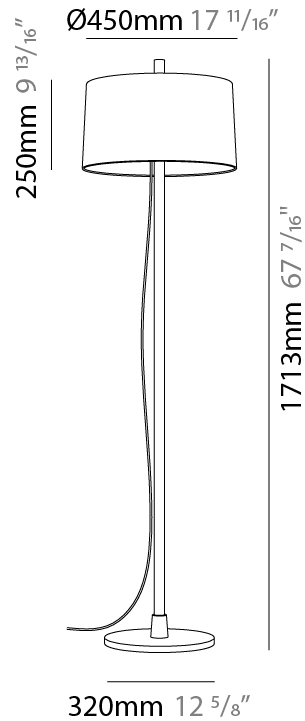

PROJECT	_____
TYPE	_____
SPECIFIER	_____
QUANTITY	_____
DATE	_____

LINOOD PORTABLE

D94043

base number

1. To build a product code in our configurator select the specify button on the base model # product page
2. To build a manual product code on this datasheet choose from the options listed below in blue font and add the suffix to the base model #

GENERAL

Series: Linoood
Brand: Milan
Division: Design
Mounting Type: Portable
Mounting Location: Floor
Subcategory: Floor

PHYSICAL

Shape: Abstract
Diameter (mm): 450
Diameter (in): 17 ¹¹/₁₆
Height (mm): 1713
Height (in): 37 ⁷/₁₆
Light Distribution: Direct / Indirect
Weight (kg): 5.9
Weight (lbs): 12.999
Diffuser: Linen Shade
Fixture Material: Oak Wood
Cable Details: 3000mm / 118 1/8"
Upon Request: Bolt Down

ELECTRICAL

Number of Lamps: 3
Lamp Type: LED Retrofit
Bulb Included: Bulb Not Included
Total Output Wattage (W): 36
Max. Wattage Per Lamp (W): 12
Lamp Base: E26
Input Voltage (V): 120
Upon Request: 277Vac / GU24

LED

OPTICAL

RATINGS AND CERTIFICATIONS

Certified By: CSA Certified to UL and CSA Standards
IP rating: IP20