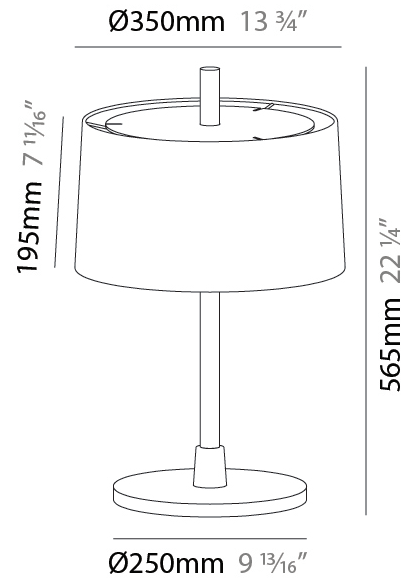

PROJECT	
TYPE	
SPECIFIER	
QUANTITY	
DATE	

LINOOD PORTABLE

D94073

base number

1. To build a product code in our configurator select the specify button on the base model # product page
2. To build a manual product code on this datasheet choose from the options listed below in blue font and add the suffix to the base model #

GENERAL

Series: Linoood
Brand: Milan
Division: Design
Mounting Type: Portable
Mounting Location: Table
Subcategory: Table

PHYSICAL

Shape: Abstract
Diameter (mm): 350
Diameter (in): 13 ¾
Height (mm): 565
Height (in): 22 ¼
Light Distribution: Direct / Indirect
Diffuser: Linen Shade
Fixture Material: Oak Wood
Cable Details: 2100mm / 82 11/16"
Upon Request: Bolt Down

ELECTRICAL

Number of Lamps: 2
Lamp Type: LED Retrofit
Bulb Included: Bulb Not Included
Total Output Wattage (W): 24
Max. Wattage Per Lamp (W): 12
Lamp Base: E26
Input Voltage (V): 120
Upon Request: 277Vac / GU24

LED

OPTICAL

RATINGS AND CERTIFICATIONS

Certified By: CSA Certified to UL and CSA Standards
IP rating: IP20