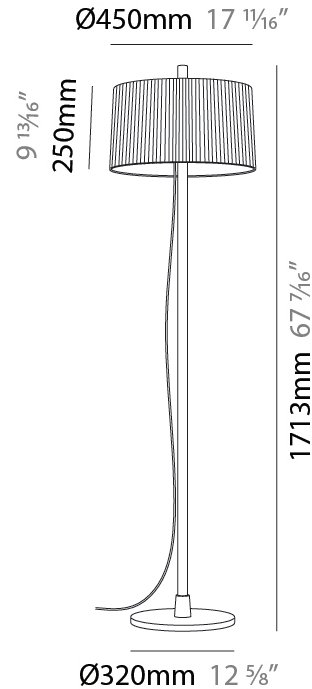

LINOOD PORTABLE

D94072

base number

1. To build a product code in our configurator select the specify button on the base model # product page
2. To build a manual product code on this datasheet choose from the options listed below in blue font and add the suffix to the base model #

GENERAL

Series: Linoood
Brand: Milan
Division: Design
Mounting Type: Portable
Mounting Location: Floor
Subcategory: Floor

PHYSICAL

Shape: Abstract
Diameter (mm): 450
Diameter (in): 17 11/16
Height (mm): 1713
Height (in): 37 7/16
Light Distribution: Direct / Indirect
Weight (kg): 5.9
Weight (lbs): 12.999
Diffuser: Pleated Translucent Shade
Fixture Material: Oak Wood
Cable Details: 3000mm / 118 1/8"
Upon Request: Bolt Down

ELECTRICAL

Number of Lamps: 3
Lamp Type: LED Retrofit
Bulb Included: Bulb Not Included
Total Output Wattage (W): 36
Max. Wattage Per Lamp (W): 12
Lamp Base: E26
Input Voltage (V): 120
Upon Request: 277Vac / GU24

LED

OPTICAL

RATINGS AND CERTIFICATIONS

Certified By: CSA Certified to UL and CSA Standards
IP rating: IP20

PROJECT	
TYPE	
SPECIFIER	
QUANTITY	
DATE