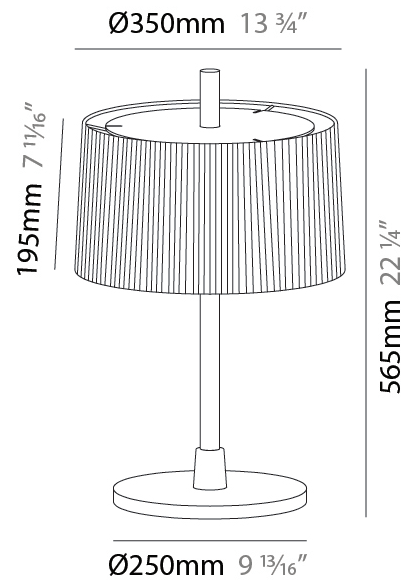

PROJECT
TYPE
SPECIFIER
QUANTITY
DATE

LINOOD PORTABLE

D94074

base number

1. To build a product code in our configurator select the specify button on the base model # product page
2. To build a manual product code on this datasheet choose from the options listed below in blue font and add the suffix to the base model #

GENERAL

Series: Linoood
Brand: Milan
Division: Design
Mounting Type: Portable
Mounting Location: Table
Subcategory: Table

PHYSICAL

Shape: Abstract
Diameter (mm): 350
Diameter (in): 13 ¾
Height (mm): 565
Height (in): 22 ¼
Light Distribution: Direct / Indirect
Diffuser: Pleated Translucent Shade
Fixture Material: Oak Wood
Cable Details: 2100mm / 82 11/16"
Upon Request: Bolt Down

ELECTRICAL

Number of Lamps: 2
Lamp Type: LED Retrofit
Bulb Included: Bulb Not Included
Total Output Wattage (W): 24
Max. Wattage Per Lamp (W): 12
Lamp Base: E26
Input Voltage (V): 120
Upon Request: 277Vac / GU24

LED

OPTICAL

RATINGS AND CERTIFICATIONS

Certified By: CSA Certified to UL and CSA Standards
IP rating: IP20