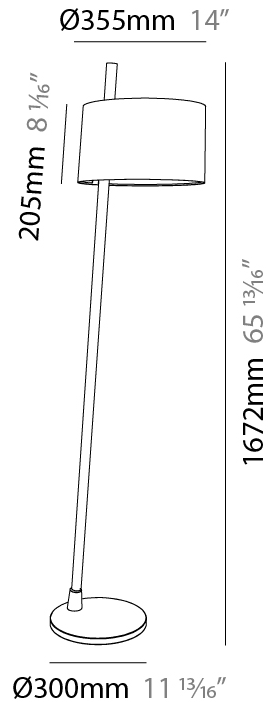

LINOOD PORTABLE

D94042-

base number   Finish
Options

1. To build a product code in our configurator select the specify button on the base model # product page
2. To build a manual product code on this datasheet choose from the options listed below in blue font and add the suffix to the base model #

GENERAL

Series: Linood
Brand: Milan
Division: Design
Mounting Type: Portable
Mounting Location: Floor
Subcategory: Floor

PHYSICAL

Shape: Abstract
Diameter (mm): 355
Diameter (in): 14
Height (mm): 1672
Height (in): 65 ¹³/₁₆
Light Distribution: Direct / Indirect
Diffuser: Polyester Shade
[Fixture Finish: MBQ / MKL](#)
Fixture Material: Metal
Upon Request: Bolt Down

ELECTRICAL

Number of Lamps: 1
Lamp Type: LED Retrofit
Lamp Shape: A19
Bulb Included: Bulb Not Included
Max. Wattage Per Lamp (W): 12
Lamp Base: E26
Input Voltage (V): 120
Upon Request: 277Vac / GU24

LED

OPTICAL

RATINGS AND CERTIFICATIONS

Certified By: Certified for North American Standards
IP rating: IP20

PROJECT	_____
TYPE	_____
SPECIFIER	_____
QUANTITY	_____
DATE	_____