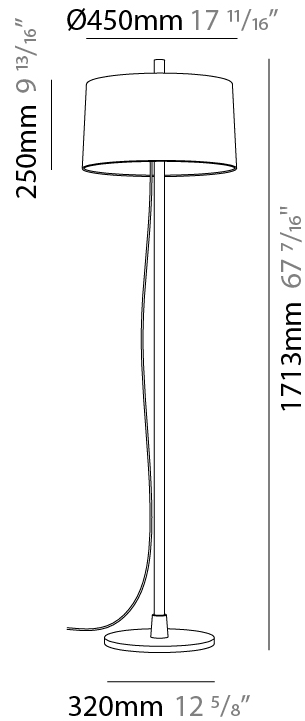

PROJECT	
TYPE	
SPECIFIER	
QUANTITY	
DATE	

LINOOD PORTABLE

D94043

base number

1. To build a product code in our configurator select the specify button on the base model # product page
2. To build a manual product code on this datasheet choose from the options listed below in blue font and add the suffix to the base model #

GENERAL

Series: Linoood
Partner: Milan
Division: Design
Installation: Portable
Product Type: Floor
Mounting Location: Floor
Light Distribution: Direct / Indirect

PHYSICAL

Shape: Abstract
Diameter (mm): 450
Diameter (in): 17 ¹¹/₁₆"
Height (mm): 1713
Height (in): 37 ⁷/₁₆"
Weight (kg): 5.9
Weight (lbs): 12.999
Diffuser: Linen Shade
Fixture Material: Oak Wood
Primary Material: Wood
Cable Details: 3000mm / 118 1/8"
Upon Request: Bolt Down

ELECTRICAL

Number of Lamps: 3
Lamp Type: LED Retrofit
Bulb Included: Bulb Not Included
Total Output Wattage (W): 36
Max. Wattage Per Lamp (W): 12
Lamp Base: E26
Input Voltage (V): 120
Upon Request: 277Vac / GU24

LED

OPTICAL

RATINGS AND CERTIFICATIONS

Certified By: CSA Certified to UL and CSA Standards
IP rating: IP20