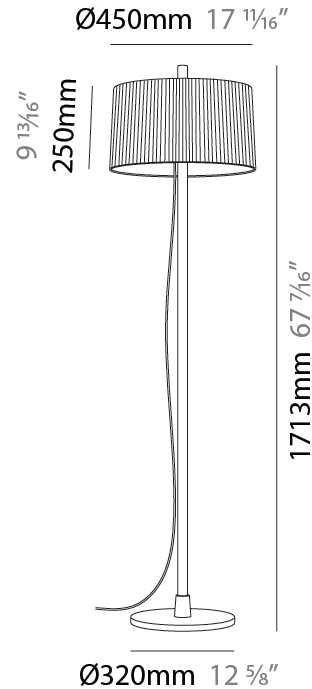

PROJECT	
TYPE	
SPECIFIER	
QUANTITY	
DATE	

LINOOD PORTABLE

D94072

base number

1. To build a product code in our configurator select the specify button on the base model # product page
2. To build a manual product code on this datasheet choose from the options listed below in blue font and add the suffix to the base model #

GENERAL

Series: Linoood
Partner: Milan
Division: Design
Installation: Portable
Product Type: Floor
Mounting Location: Floor
Light Distribution: Direct / Indirect

PHYSICAL

Shape: Abstract
Diameter (mm): 450
Diameter (in): 17 13/16
Height (mm): 1713
Height (in): 67 7/16
Weight (kg): 5.9
Weight (lbs): 12.999
Diffuser: Pleated Translucent Shade
Fixture Material: Oak Wood
Cable Details: 3000mm / 118 1/8"
Upon Request: Bolt Down

ELECTRICAL

Number of Lamps: 3
Lamp Type: LED Retrofit
Bulb Included: Bulb Not Included
Total Output Wattage (W): 36
Max. Wattage Per Lamp (W): 12
Lamp Base: E26
Input Voltage (V): 120
Upon Request: 277Vac / GU24

LED

OPTICAL

RATINGS AND CERTIFICATIONS

Certified By: CSA Certified to UL and CSA Standards
IP rating: IP20