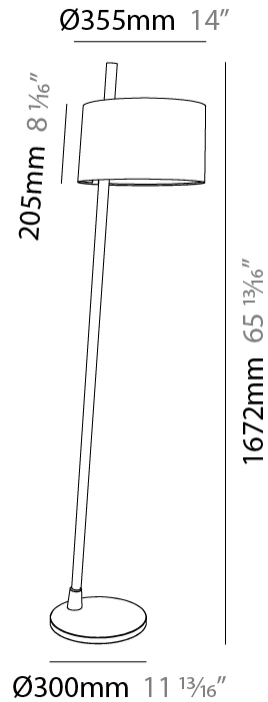

LINOOD PORTABLE

D94042-

base number   Finish
Options

1. To build a product code in our configurator select the specify button on the base model # product page
2. To build a manual product code on this datasheet choose from the options listed below in blue font and add the suffix to the base model #

GENERAL

Series: Linood
Partner: Milan
Division: Design
Installation: Portable
Product Type: Floor
Mounting Location: Floor
Light Distribution: Direct / Indirect

PHYSICAL

Shape: Abstract
Diameter (mm): 355
Diameter (in): 14
Height (mm): 1672
Height (in): 65 ¹³/₁₆
Diffuser: Polyester Shade
[Fixture Finish: MBL / MKL](#)
Fixture Material: Metal
Upon Request: Bolt Down

ELECTRICAL

Number of Lamps: 1
Lamp Type: LED Retrofit
Lamp Shape: A19
Bulb Included: Bulb Not Included
Max. Wattage Per Lamp (W): 12
Lamp Base: E26
Input Voltage (V): 120
Upon Request: 277Vac / GU24

LED

OPTICAL

RATINGS AND CERTIFICATIONS

Certified By: Certified for North American Standards
IP rating: IP20

PROJECT	_____
TYPE	_____
SPECIFIER	_____
QUANTITY	_____
DATE	_____