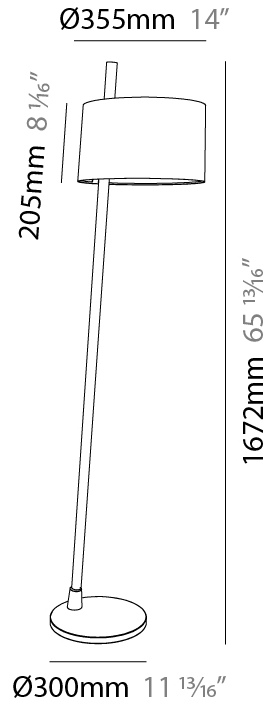

LINOOD PORTABLE

D94041

base number

1. To build a product code in our configurator select the specify button on the base model # product page
2. To build a manual product code on this datasheet choose from the options listed below in blue font and add the suffix to the base model #

GENERAL

Series: Linoood
Partner: Milan
Division: Design
Installation: Portable
Product Type: Floor
Mounting Location: Floor
Light Distribution: Direct / Indirect

PHYSICAL

Diameter (mm): 355
Diameter (in): 14
Height (mm): 1672
Height (in): 65 ¹³/₁₆
Weight (kg): 5.9
Weight (lbs): 12.999
Diffuser: Linen Shade
Fixture Material: Oak Wood
Primary Material: Wood

ELECTRICAL

Number of Lamps: 1
Lamp Type: LED Retrofit
Lamp Shape: A19
Bulb Included: Bulb Not Included
Total Output Wattage (W): 12
Max. Wattage Per Lamp (W): 12
Lamp Base: E26
Input Voltage (V): 120
Upon Request: 277Vac / GU24

LED

OPTICAL

RATINGS AND CERTIFICATIONS

Certified By: CSA Certified to UL and CSA Standards
IP rating: IP20

PROJECT
TYPE
SPECIFIER
QUANTITY
DATE