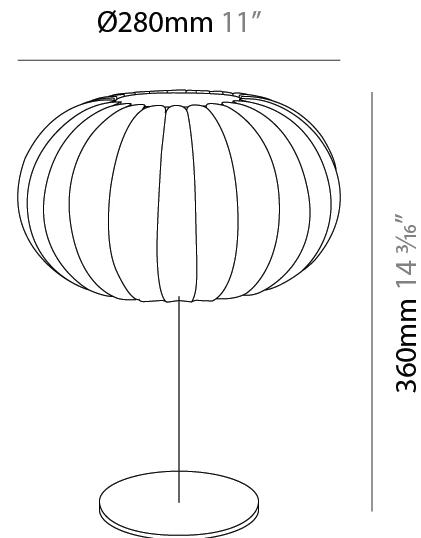

PROJECT	
TYPE	
SPECIFIER	
QUANTITY	
DATE	

LIZ PORTABLE

D64059

base number

1. To build a product code in our configurator select the specify button on the base model # product page
2. To build a manual product code on this datasheet choose from the options listed below in blue font and add the suffix to the base model #

GENERAL

Series: Liz
Brand: Linea Zero
Division: Design
Mounting Type: Portable
Mounting Location: Table
Subcategory: Ambient

PHYSICAL

Shape: Abstract
Diameter (mm): 280
Diameter (in): 11
Height (mm): 360
Height (in): 14 ³/₁₆
Light Distribution: Omnidirectional
Diffuser: Polilux™ Shade - Transparent
Fixture Finish: WHI
Fixture Material: Polilux™/ Metal holder

ELECTRICAL

Number of Lamps: 1
Lamp Type: LED Retrofit
Bulb Included: Bulb Not Included
Max. Wattage Per Lamp (W): 7
Lamp Base: E26
Input Voltage (V): 120
Lamp Voltage (V): 120

LED

OPTICAL

RATINGS AND CERTIFICATIONS

Certified By: Certified for North American Standards
IP rating: IP20