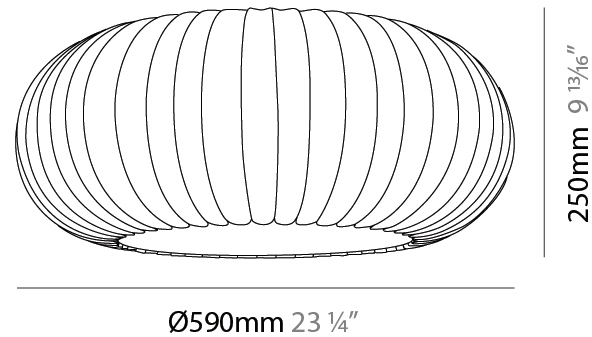

PROJECT
TYPE
SPECIFIER
QUANTITY
DATE

LIZ SUSPENSION

D62036

base number

1. To build a product code in our configurator select the specify button on the base model # product page
2. To build a manual product code on this datasheet choose from the options listed below in blue font and add the suffix to the base model #

GENERAL

Series: Liz
Brand: Linea Zero
Division: Design
Mounting Type: Suspension
Mounting Location: Ceiling
Subcategory: Pendant

PHYSICAL

Shape: Abstract
Diameter (mm): 590
Diameter (in): 23 1/4
Height (mm): 250
Height (in): 9 13/16
Light Distribution: Omnidirectional
Diffuser: Polilux™ Shade - Transparent
Fixture Finish: WHI
Fixture Material: Polilux™/ Metal holder

ELECTRICAL

Number of Lamps: 3
Lamp Type: LED Retrofit
Bulb Included: Bulb Not Included
Max. Wattage Per Lamp (W): 7
Lamp Base: E26
Input Voltage (V): 120
Lamp Voltage (V): 120

LED

OPTICAL

RATINGS AND CERTIFICATIONS

Certified By: Certified for North American Standards
IP rating: IP20