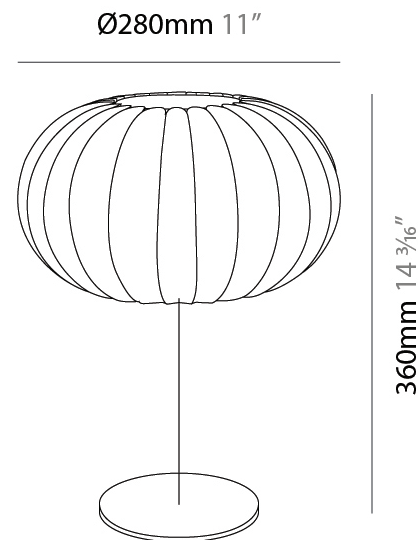

PROJECT
TYPE
SPECIFIER
QUANTITY
DATE

LIZ PORTABLE

D64059

base number

1. To build a product code in our configurator select the specify button on the base model # product page
2. To build a manual product code on this datasheet choose from the options listed below in blue font and add the suffix to the base model #

GENERAL

Series: Liz
Partner: Linea Zero
Division: Design
Installation: Portable
Product Type: Table
Mounting Location: Table

PHYSICAL

Shape: Abstract
Diameter (mm): 280
Diameter (in): 11
Height (mm): 360
Height (in): 14 ³/₁₆
Diffuser: Polilux™ Shade - Transparent
Fixture Finish: WHI
Fixture Material: Polilux™/ Metal holder
Primary Material: Non-Static Polilux

ELECTRICAL

Number of Lamps: 1
Lamp Type: LED Retrofit
Bulb Included: Bulb Not Included
Max. Wattage Per Lamp (W): 7
Lamp Base: E26
Input Voltage (V): 120
Lamp Voltage (V): 120

LED

OPTICAL

RATINGS AND CERTIFICATIONS

Certified By: Certified for North American Standards
IP rating: IP20