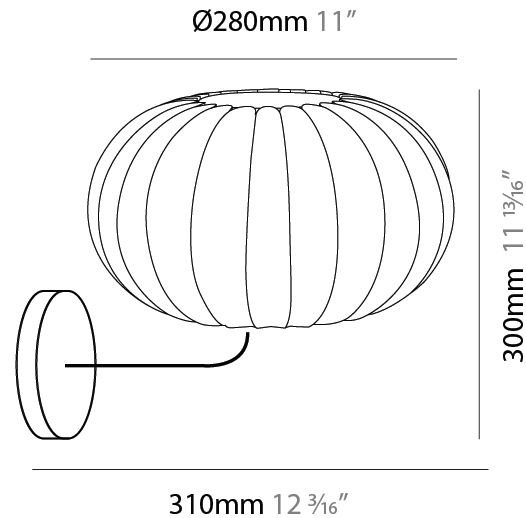

PROJECT	
TYPE	
SPECIFIER	
QUANTITY	
DATE	

LIZ SURFACE

D63012

base number

1. To build a product code in our configurator select the specify button on the base model # product page
2. To build a manual product code on this datasheet choose from the options listed below in blue font and add the suffix to the base model #

GENERAL

Series: Liz
Partner: Linea Zero
Division: Design
Installation: Surface
Product Type: Wall Surface
Mounting Location: Wall

PHYSICAL

Shape: Abstract
Diameter (mm): 280
Diameter (in): 11
Height (mm): 300
Depth (mm): 310
Height (in): 11 ¹³/₁₆
Depth (in): 12 ³/₁₆
Diffuser: Polilux™ Shade - Transparent
Fixture Finish: WHI
Fixture Material: Polilux™/ Metal holder
Primary Material: Non-Static Polilux

ELECTRICAL

Number of Lamps: 1
Lamp Type: LED Retrofit
Bulb Included: Bulb Not Included
Max. Wattage Per Lamp (W): 7
Lamp Base: E26
Input Voltage (V): 120
Lamp Voltage (V): 120

LED

OPTICAL

RATINGS AND CERTIFICATIONS

Certified By: Certified for North American Standards
IP rating: IP20