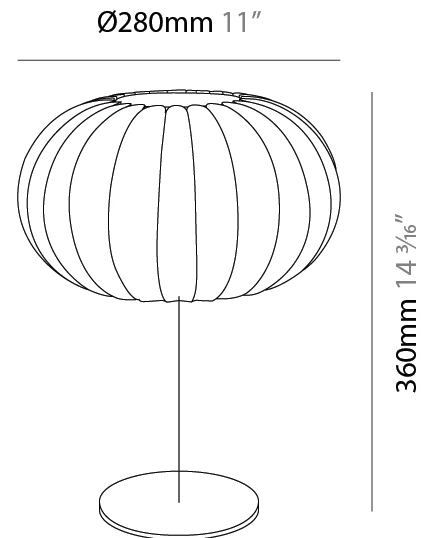

PROJECT
TYPE
SPECIFIER
QUANTITY
DATE

LIZ PORTABLE

D64059

base number

1. To build a product code in our configurator select the specify button on the base model # product page
2. To build a manual product code on this datasheet choose from the options listed below in blue font and add the suffix to the base model #

GENERAL

Series: Liz
Partner: Linea Zero
Division: Design
Installation: Portable
Product Type: Table
Mounting Location: Table

PHYSICAL

Shape: Abstract
Diameter (mm): 280
Diameter (in): 11
Height (mm): 360
Height (in): 14 ³/₁₆
Diffuser: Polilux™ Shade - Transparent
Fixture Finish: WHI
Fixture Material: Polilux™/ Metal holder
Primary Material: Non-Static Polilux

ELECTRICAL

Number of Lamps: 1
Lamp Type: LED Retrofit
Bulb Included: Bulb Not Included
Max. Wattage Per Lamp (W): 7
Lamp Base: E26
Input Voltage (V): 120
Lamp Voltage (V): 120

LED

OPTICAL

RATINGS AND CERTIFICATIONS

Certified By: Certified for North American Standards
IP rating: IP20