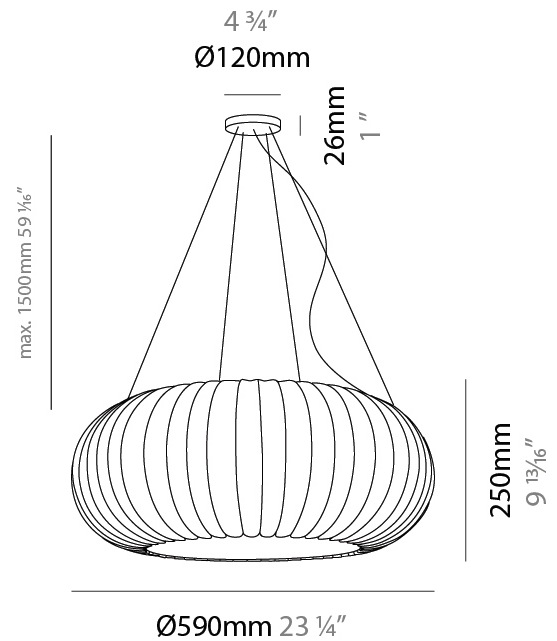

PROJECT	
TYPE	
SPECIFIER	
QUANTITY	
DATE	

LIZ SUSPENSION

D61090

base number

1. To build a product code in our configurator select the specify button on the base model # product page
2. To build a manual product code on this datasheet choose from the options listed below in blue font and add the suffix to the base model #

GENERAL

Series: Liz
Partner: Linea Zero
Division: Design
Installation: Suspension
Product Type: Pendant
Mounting Location: Ceiling

PHYSICAL

Shape: Abstract
Diameter (mm): 590
Diameter (in): 23 1/4
Height (mm): 250
Height (in): 9 13/16
Diffuser: Polilux™ Shade - Transparent
Fixture Finish: WHI
Fixture Material: Polilux™/ Metal holder
Primary Material: Non-Static Polilux

ELECTRICAL

Number of Lamps: 3
Lamp Type: LED Retrofit
Bulb Included: Bulb Not Included
Max. Wattage Per Lamp (W): 7
Lamp Base: E26
Input Voltage (V): 120
Lamp Voltage (V): 120

LED

OPTICAL

RATINGS AND CERTIFICATIONS

Certified By: Certified for North American Standards
IP rating: IP20