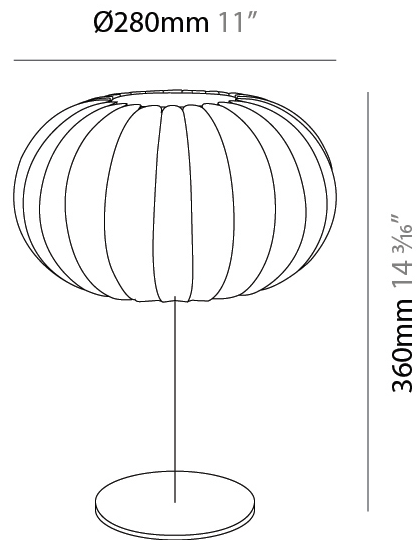

PROJECT
TYPE
SPECIFIER
QUANTITY
DATE

LIZ PORTABLE

D64059

base number

1. To build a product code in our configurator select the specify button on the base model # product page
2. To build a manual product code on this datasheet choose from the options listed below in blue font and add the suffix to the base model #

GENERAL

Series: Liz
Brand: Linea Zero
Division: Design
Mounting Type: Portable
Mounting Location: Table
Subcategory: Ambient

PHYSICAL

Shape: Abstract
Diameter (mm): 280
Diameter (in): 11
Height (mm): 360
Height (in): 14 ³/₁₆
Light Distribution: Omnidirectional
Diffuser: Polilux™ Shade - Transparent
Fixture Finish: WHI
Fixture Material: Polilux™/ Metal holder

ELECTRICAL

Number of Lamps: 1
Lamp Type: LED Retrofit
Bulb Included: Bulb Not Included
Max. Wattage Per Lamp (W): 7
Lamp Base: E26
Input Voltage (V): 120
Lamp Voltage (V): 120

LED

OPTICAL

RATINGS AND CERTIFICATIONS

Certified By: Certified for North American Standards
IP rating: IP20