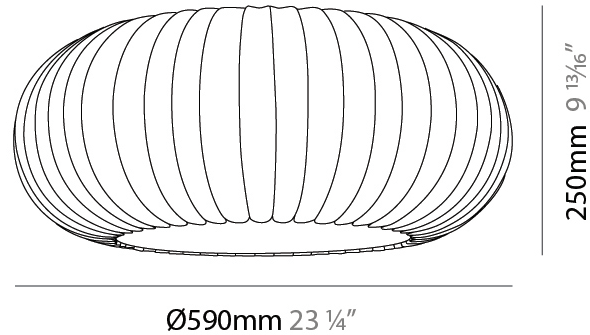

LIZ SUSPENSION

D62036

base number

1. To build a product code in our configurator select the specify button on the base model # product page
2. To build a manual product code on this datasheet choose from the options listed below in blue font and add the suffix to the base model #

GENERAL

Series: Liz
Brand: Linea Zero
Division: Design
Mounting Type: Suspension
Mounting Location: Ceiling
Subcategory: Pendant

PHYSICAL

Shape: Abstract
Diameter (mm): 590
Diameter (in): 23 1/4
Height (mm): 250
Height (in): 9 13/16
Light Distribution: Omnidirectional
Diffuser: Polilux™ Shade - Transparent
Fixture Finish: WHI
Fixture Material: Polilux™/ Metal holder

ELECTRICAL

Number of Lamps: 3
Lamp Type: LED Retrofit
Bulb Included: Bulb Not Included
Max. Wattage Per Lamp (W): 7
Lamp Base: E26
Input Voltage (V): 120
Lamp Voltage (V): 120

LED

OPTICAL

RATINGS AND CERTIFICATIONS

Certified By: Certified for North American Standards
IP rating: IP20