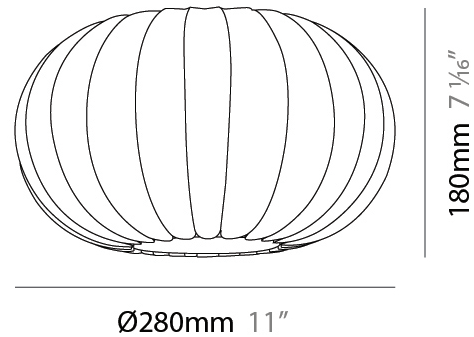

PROJECT
TYPE
SPECIFIER
QUANTITY
DATE

LIZ SURFACE

D62034

base number

1. To build a product code in our configurator select the specify button on the base model # product page
2. To build a manual product code on this datasheet choose from the options listed below in blue font and add the suffix to the base model #

GENERAL

Series: Liz
Brand: Linea Zero
Division: Design
Mounting Type: Surface
Mounting Location: Ceiling
Subcategory: Ambient

PHYSICAL

Shape: Abstract
Diameter (mm): 280
Diameter (in): 11
Height (mm): 180
Height (in): 7 1/16
Light Distribution: Omnidirectional
Diffuser: Polilux™ Shade - Transparent
Fixture Finish: WHI
Fixture Material: Polilux™/ Metal holder

ELECTRICAL

Number of Lamps: 1
Lamp Type: LED Retrofit
Bulb Included: Bulb Not Included
Max. Wattage Per Lamp (W): 7
Lamp Base: E26
Input Voltage (V): 120
Lamp Voltage (V): 120

LED

OPTICAL

RATINGS AND CERTIFICATIONS

Certified By: Certified for North American Standards
IP rating: IP20