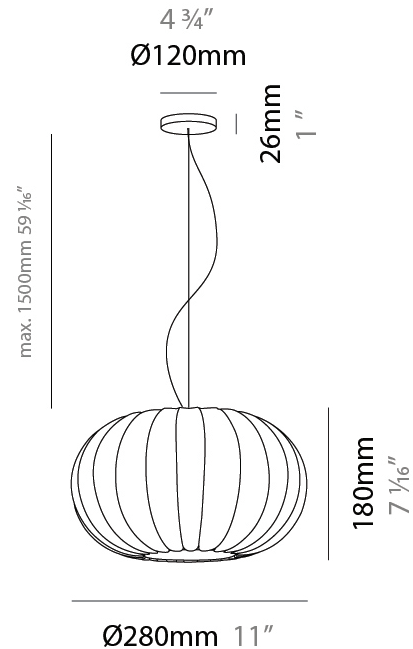

LIZ SUSPENSION

D61088

base number

1. To build a product code in our configurator select the specify button on the base model # product page
2. To build a manual product code on this datasheet choose from the options listed below in blue font and add the suffix to the base model #

GENERAL

Series: Liz _____
Brand: Linea Zero _____
Division: Design _____
Mounting Type: Suspension _____
Mounting Location: Ceiling _____
Subcategory: Pendant _____

PHYSICAL

Shape: Abstract _____
Diameter (mm): 280 _____
Diameter (in): 11 _____
Height (mm): 180 _____
Height (in): 7 1/16 _____
Light Distribution: Omnidirectional _____
Diffuser: Polilux™ Shade - Transparent _____
Fixture Finish: WHI _____
Fixture Material: Polilux™/ Metal holder _____

ELECTRICAL

Number of Lamps: 1 _____
Lamp Type: LED Retrofit _____
Bulb Included: Bulb Not Included _____
Max. Wattage Per Lamp (W): 7 _____
Lamp Base: E26 _____
Input Voltage (V): 120 _____
Lamp Voltage (V): 120 _____

LED

OPTICAL

RATINGS AND CERTIFICATIONS

Certified By: Certified for North American Standards _____
IP rating: IP20 _____