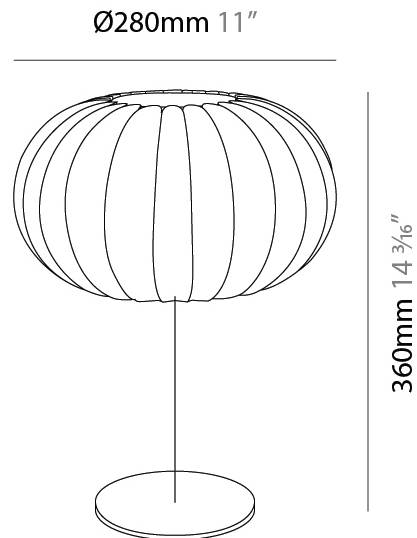

PROJECT	_____
TYPE	_____
SPECIFIER	_____
QUANTITY	_____
DATE	_____

LIZ PORTABLE

D64059

base number

1. To build a product code in our configurator select the specify button on the base model # product page
2. To build a manual product code on this datasheet choose from the options listed below in blue font and add the suffix to the base model #

GENERAL

Series: Liz
Brand: Linea Zero
Division: Design
Mounting Type: Portable
Mounting Location: Table
Subcategory: Ambient

PHYSICAL

Shape: Abstract
Diameter (mm): 280
Diameter (in): 11
Height (mm): 360
Height (in): 14 ³/₁₆
Light Distribution: Omnidirectional
Diffuser: Polilux™ Shade - Transparent
Fixture Finish: WHI
Fixture Material: Polilux™/ Metal holder

ELECTRICAL

Number of Lamps: 1
Lamp Type: LED Retrofit
Bulb Included: Bulb Not Included
Max. Wattage Per Lamp (W): 7
Lamp Base: E26
Input Voltage (V): 120
Lamp Voltage (V): 120

LED

OPTICAL

RATINGS AND CERTIFICATIONS

Certified By: Certified for North American Standards
IP rating: IP20