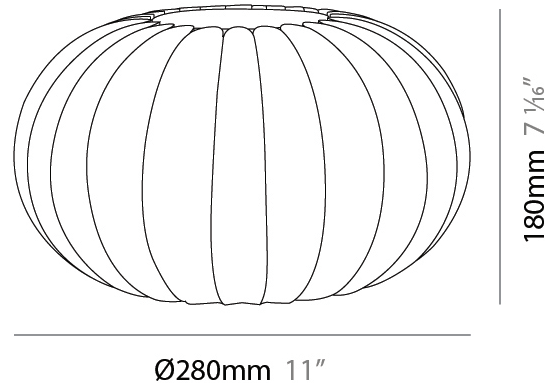

LIZ PORTABLE

D64058

base number

1. To build a product code in our configurator select the specify button on the base model # product page
2. To build a manual product code on this datasheet choose from the options listed below in blue font and add the suffix to the base model #

GENERAL

Series: Liz
Brand: Linea Zero
Division: Design
Mounting Type: Portable
Mounting Location: Table
Subcategory: Ambient

PHYSICAL

Shape: Abstract
Diameter (mm): 280
Diameter (in): 11
Height (mm): 180
Height (in): 7 1/16
Light Distribution: Omnidirectional
Diffuser: Polilux™ Shade - Transparent
Fixture Finish: WHI
Fixture Material: Polilux™/ Metal holder

ELECTRICAL

Number of Lamps: 1
Lamp Type: LED Retrofit
Bulb Included: Bulb Not Included
Max. Wattage Per Lamp (W): 7
Lamp Base: E26
Input Voltage (V): 120
Lamp Voltage (V): 120

LED

OPTICAL

RATINGS AND CERTIFICATIONS

Certified By: Certified for North American Standards
IP rating: IP20