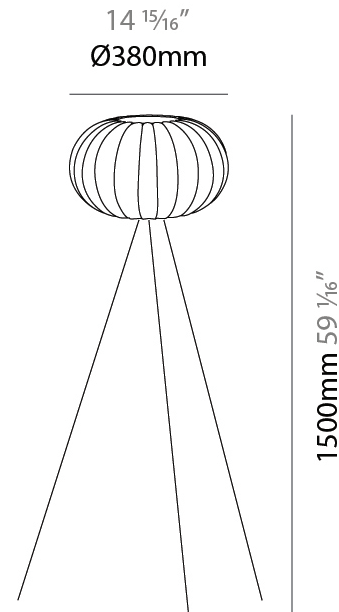

LIZ PORTABLE

D64060

base number

1. To build a product code in our configurator select the specify button on the base model # product page
2. To build a manual product code on this datasheet choose from the options listed below in blue font and add the suffix to the base model #

GENERAL

Series: Liz
Brand: Linea Zero
Division: Design
Mounting Type: Portable
Mounting Location: Table
Subcategory: Ambient

PHYSICAL

Shape: Abstract
Diameter (mm): 380
Diameter (in): 14 ¹⁵/₁₆
Height (mm): 1500
Height (in): 59 ¹/₁₆
Light Distribution: Omnidirectional
Diffuser: Polilux™ Shade - Transparent
Fixture Finish: WHI
Fixture Material: Polilux™/ Metal holder

ELECTRICAL

Number of Lamps: 1
Lamp Type: LED Retrofit
Bulb Included: Bulb Not Included
Max. Wattage Per Lamp (W): 7
Lamp Base: E26
Input Voltage (V): 120
Lamp Voltage (V): 120

LED

OPTICAL

RATINGS AND CERTIFICATIONS

Certified By: Certified for North American Standards
IP rating: IP20