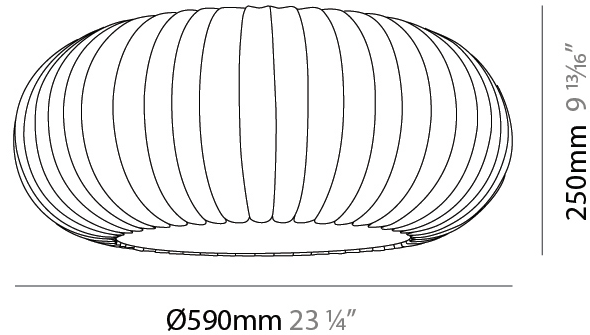

PROJECT	
TYPE	
SPECIFIER	
QUANTITY	
DATE	

LIZ SUSPENSION

D62036

base number

1. To build a product code in our configurator select the specify button on the base model # product page
2. To build a manual product code on this datasheet choose from the options listed below in blue font and add the suffix to the base model #

GENERAL

Series: Liz
Brand: Linea Zero
Division: Design
Mounting Type: Suspension
Mounting Location: Ceiling
Subcategory: Pendant

PHYSICAL

Shape: Abstract
Diameter (mm): 590
Diameter (in): 23 1/4
Height (mm): 250
Height (in): 9 13/16
Light Distribution: Omnidirectional
Diffuser: Polilux™ Shade - Transparent
Fixture Finish: WHI
Fixture Material: Polilux™/ Metal holder

ELECTRICAL

Number of Lamps: 3
Lamp Type: LED Retrofit
Bulb Included: Bulb Not Included
Max. Wattage Per Lamp (W): 7
Lamp Base: E26
Input Voltage (V): 120
Lamp Voltage (V): 120

LED

OPTICAL

RATINGS AND CERTIFICATIONS

Certified By: Certified for North American Standards
IP rating: IP20