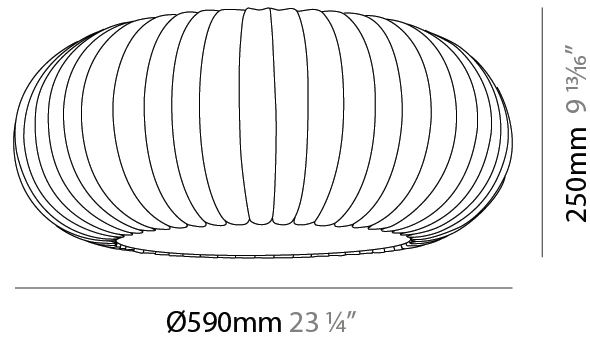

PROJECT	
TYPE	
SPECIFIER	
QUANTITY	
DATE	

LIZ SUSPENSION

D62036

base number

1. To build a product code in our configurator select the specify button on the base model # product page
2. To build a manual product code on this datasheet choose from the options listed below in blue font and add the suffix to the base model #

GENERAL

Series: Liz
Brand: Linea Zero
Division: Design
Mounting Type: Suspension
Mounting Location: Ceiling
Subcategory: Pendant

PHYSICAL

Shape: Abstract
Diameter (mm): 590
Diameter (in): 23 1/4
Height (mm): 250
Height (in): 9 13/16
Light Distribution: Omnidirectional
Diffuser: Polilux™ Shade - Transparent
Fixture Finish: WHI
Fixture Material: Polilux™/ Metal holder

ELECTRICAL

Number of Lamps: 3
Lamp Type: LED Retrofit
Bulb Included: Bulb Not Included
Max. Wattage Per Lamp (W): 7
Lamp Base: E26
Input Voltage (V): 120
Lamp Voltage (V): 120

LED

OPTICAL

RATINGS AND CERTIFICATIONS

Certified By: Certified for North American Standards
IP rating: IP20