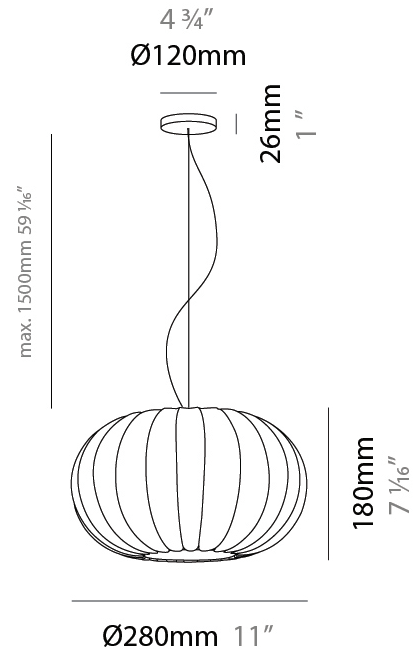

PROJECT	
TYPE	
SPECIFIER	
QUANTITY	
DATE	

LIZ SUSPENSION

D61088

base number

1. To build a product code in our configurator select the specify button on the base model # product page
2. To build a manual product code on this datasheet choose from the options listed below in blue font and add the suffix to the base model #

GENERAL

Series: Liz
Brand: Linea Zero
Division: Design
Mounting Type: Suspension
Mounting Location: Ceiling
Subcategory: Pendant

PHYSICAL

Shape: Abstract
Diameter (mm): 280
Diameter (in): 11
Height (mm): 180
Height (in): 7 1/16
Light Distribution: Omnidirectional
Diffuser: Polilux™ Shade - Transparent
Fixture Finish: WHI
Fixture Material: Polilux™/ Metal holder

ELECTRICAL

Number of Lamps: 1
Lamp Type: LED Retrofit
Bulb Included: Bulb Not Included
Max. Wattage Per Lamp (W): 7
Lamp Base: E26
Input Voltage (V): 120
Lamp Voltage (V): 120

LED

OPTICAL

RATINGS AND CERTIFICATIONS

Certified By: Certified for North American Standards
IP rating: IP20