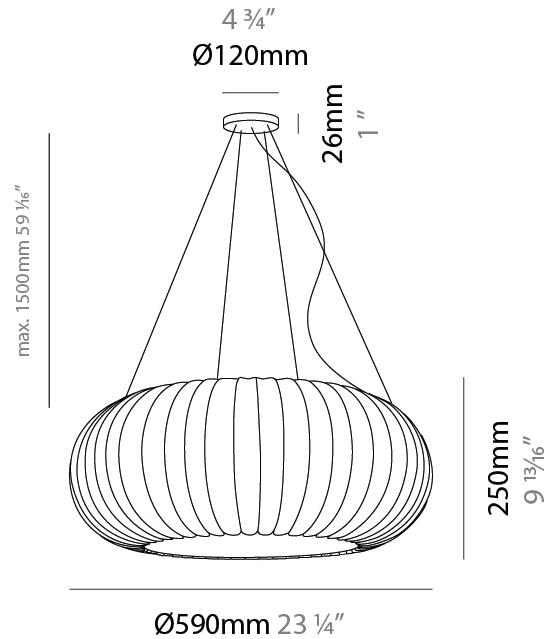

PROJECT	_____
TYPE	_____
SPECIFIER	_____
QUANTITY	_____
DATE	_____

LIZ SUSPENSION

D61090

base number

1. To build a product code in our configurator select the specify button on the base model # product page
2. To build a manual product code on this datasheet choose from the options listed below in blue font and add the suffix to the base model #

GENERAL

Series: Liz
Brand: Linea Zero
Division: Design
Mounting Type: Suspension
Mounting Location: Ceiling
Subcategory: Pendant

PHYSICAL

Shape: Abstract
Diameter (mm): 590
Diameter (in): 23 1/4
Height (mm): 250
Height (in): 9 13/16
Light Distribution: Omnidirectional
Diffuser: Polilux™ Shade - Transparent
Fixture Finish: WHI
Fixture Material: Polilux™/ Metal holder

ELECTRICAL

Number of Lamps: 3
Lamp Type: LED Retrofit
Bulb Included: Bulb Not Included
Max. Wattage Per Lamp (W): 7
Lamp Base: E26
Input Voltage (V): 120
Lamp Voltage (V): 120

LED

OPTICAL

RATINGS AND CERTIFICATIONS

Certified By: Certified for North American Standards
IP rating: IP20