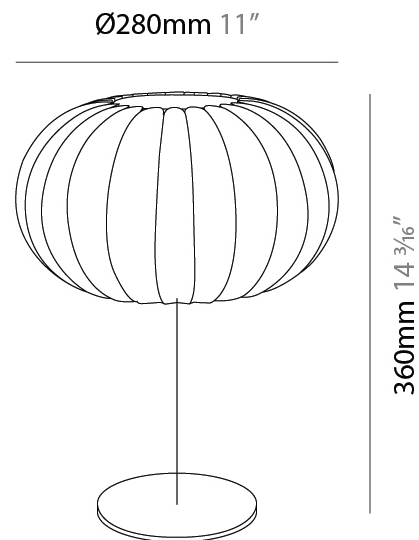

PROJECT	_____
TYPE	_____
SPECIFIER	_____
QUANTITY	_____
DATE	_____

LIZ PORTABLE

D64059

base number

1. To build a product code in our configurator select the specify button on the base model # product page
2. To build a manual product code on this datasheet choose from the options listed below in blue font and add the suffix to the base model #

GENERAL

Series: Liz
Partner: Linea Zero
Division: Design
Installation: Portable
Product Type: Table
Mounting Location: Table

PHYSICAL

Shape: Abstract
Diameter (mm): 280
Diameter (in): 11
Height (mm): 360
Height (in): 14 ³/₁₆
Diffuser: Polilux™ Shade - Transparent
Fixture Finish: WHI
Fixture Material: Polilux™/ Metal holder
Primary Material: Non-Static Polilux

ELECTRICAL

Number of Lamps: 1
Lamp Type: LED Retrofit
Bulb Included: Bulb Not Included
Max. Wattage Per Lamp (W): 7
Lamp Base: E26
Input Voltage (V): 120
Lamp Voltage (V): 120

LED

OPTICAL

RATINGS AND CERTIFICATIONS

Certified By: Certified for North American Standards
IP rating: IP20