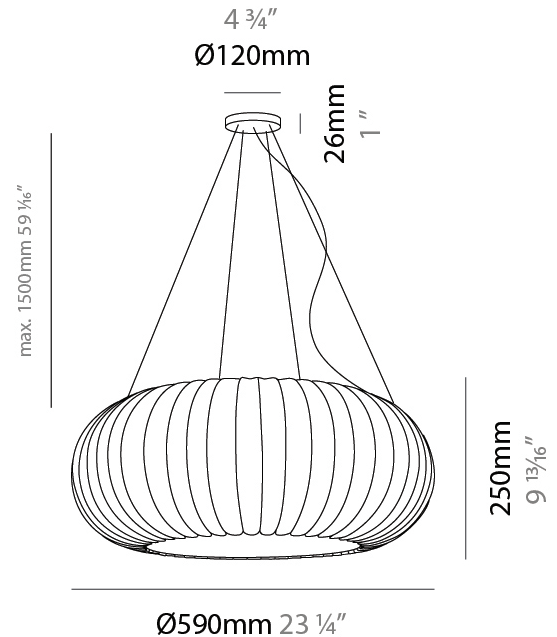

PROJECT	
TYPE	
SPECIFIER	
QUANTITY	
DATE	

LIZ SUSPENSION

D61090

base number

1. To build a product code in our configurator select the specify button on the base model # product page
2. To build a manual product code on this datasheet choose from the options listed below in blue font and add the suffix to the base model #

GENERAL

Series: Liz
Partner: Linea Zero
Division: Design
Installation: Suspension
Product Type: Pendant
Mounting Location: Ceiling

PHYSICAL

Shape: Abstract
Diameter (mm): 590
Diameter (in): 23 1/4
Height (mm): 250
Height (in): 9 13/16
Diffuser: Polilux™ Shade - Transparent
Fixture Finish: WHI
Fixture Material: Polilux™/ Metal holder
Primary Material: Non-Static Polilux

ELECTRICAL

Number of Lamps: 3
Lamp Type: LED Retrofit
Bulb Included: Bulb Not Included
Max. Wattage Per Lamp (W): 7
Lamp Base: E26
Input Voltage (V): 120
Lamp Voltage (V): 120

LED

OPTICAL

RATINGS AND CERTIFICATIONS

Certified By: Certified for North American Standards
IP rating: IP20