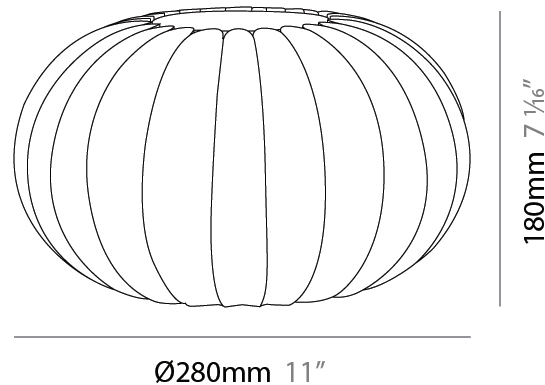

PROJECT	_____
TYPE	_____
SPECIFIER	_____
QUANTITY	_____
DATE	_____

LIZ PORTABLE

D64058

base number

1. To build a product code in our configurator select the specify button on the base model # product page
2. To build a manual product code on this datasheet choose from the options listed below in blue font and add the suffix to the base model #

GENERAL

Series: Liz
Partner: Linea Zero
Division: Design
Installation: Portable
Product Type: Table
Mounting Location: Table

PHYSICAL

Shape: Abstract
Diameter (mm): 280
Diameter (in): 11
Height (mm): 180
Height (in): 7 1/16
Diffuser: Polilux™ Shade - Transparent
Fixture Finish: WHI
Fixture Material: Polilux™/ Metal holder
Primary Material: Non-Static Polilux

ELECTRICAL

Number of Lamps: 1
Lamp Type: LED Retrofit
Bulb Included: Bulb Not Included
Max. Wattage Per Lamp (W): 7
Lamp Base: E26
Input Voltage (V): 120
Lamp Voltage (V): 120

LED

OPTICAL

RATINGS AND CERTIFICATIONS

Certified By: Certified for North American Standards
IP rating: IP20