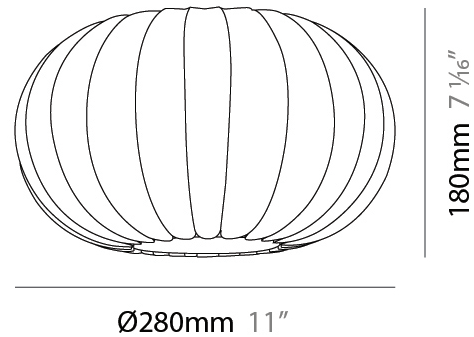

PROJECT	_____
TYPE	_____
SPECIFIER	_____
QUANTITY	_____
DATE	_____

LIZ SURFACE

D62034

base number

1. To build a product code in our configurator select the specify button on the base model # product page
2. To build a manual product code on this datasheet choose from the options listed below in blue font and add the suffix to the base model #

GENERAL

Series: Liz
Partner: Linea Zero
Division: Design
Installation: Surface
Product Type: Ceiling Surface
Mounting Location: Ceiling

PHYSICAL

Shape: Abstract
Diameter (mm): 280
Diameter (in): 11
Height (mm): 180
Height (in): 7 1/16
Diffuser: Polilux™ Shade - Transparent
Fixture Finish: WHI
Fixture Material: Polilux™/ Metal holder
Primary Material: Non-Static Polilux

ELECTRICAL

Number of Lamps: 1
Lamp Type: LED Retrofit
Bulb Included: Bulb Not Included
Max. Wattage Per Lamp (W): 7
Lamp Base: E26
Input Voltage (V): 120
Lamp Voltage (V): 120

LED

OPTICAL

RATINGS AND CERTIFICATIONS

Certified By: Certified for North American Standards
IP rating: IP20