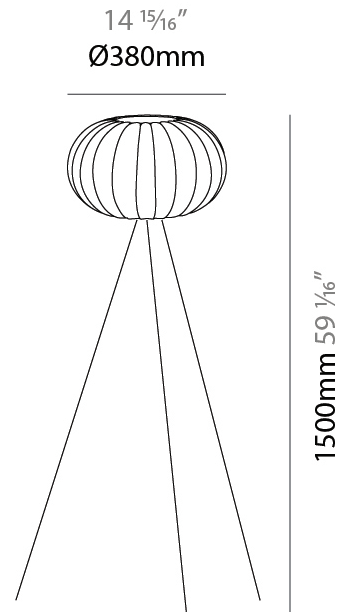

PROJECT
TYPE
SPECIFIER
QUANTITY
DATE

LIZ PORTABLE

D64060

base number

1. To build a product code in our configurator select the specify button on the base model # product page
2. To build a manual product code on this datasheet choose from the options listed below in blue font and add the suffix to the base model #

GENERAL

Series: Liz
Partner: Linea Zero
Division: Design
Installation: Portable
Product Type: Table
Mounting Location: Table

PHYSICAL

Shape: Abstract
Diameter (mm): 380
Diameter (in): 14 ¹⁵/₁₆
Height (mm): 1500
Height (in): 59 ¹/₁₆
Diffuser: Polilux™ Shade - Transparent
Fixture Finish: WHI
Fixture Material: Polilux™/ Metal holder
Primary Material: Non-Static Polilux

ELECTRICAL

Number of Lamps: 1
Lamp Type: LED Retrofit
Bulb Included: Bulb Not Included
Max. Wattage Per Lamp (W): 7
Lamp Base: E26
Input Voltage (V): 120
Lamp Voltage (V): 120

LED

OPTICAL

RATINGS AND CERTIFICATIONS

Certified By: Certified for North American Standards
IP rating: IP20