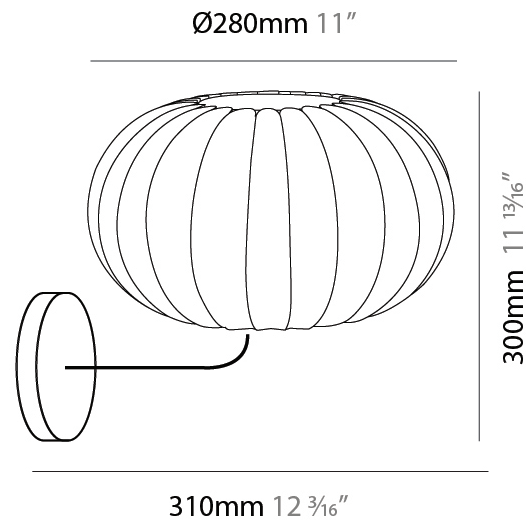

PROJECT	_____
TYPE	_____
SPECIFIER	_____
QUANTITY	_____
DATE	_____

LIZ SURFACE

D63012

base number

1. To build a product code in our configurator select the specify button on the base model # product page
2. To build a manual product code on this datasheet choose from the options listed below in blue font and add the suffix to the base model #

GENERAL

Series: Liz
Partner: Linea Zero
Division: Design
Installation: Surface
Product Type: Wall Surface
Mounting Location: Wall

PHYSICAL

Shape: Abstract
Diameter (mm): 280
Diameter (in): 11
Height (mm): 300
Depth (mm): 310
Height (in): 11 ¹³/₁₆
Depth (in): 12 ³/₁₆
Diffuser: Polilux™ Shade - Transparent
Fixture Finish: WHI
Fixture Material: Polilux™/ Metal holder
Primary Material: Non-Static Polilux

ELECTRICAL

Number of Lamps: 1
Lamp Type: LED Retrofit
Bulb Included: Bulb Not Included
Max. Wattage Per Lamp (W): 7
Lamp Base: E26
Input Voltage (V): 120
Lamp Voltage (V): 120

LED

OPTICAL

RATINGS AND CERTIFICATIONS

Certified By: Certified for North American Standards
IP rating: IP20