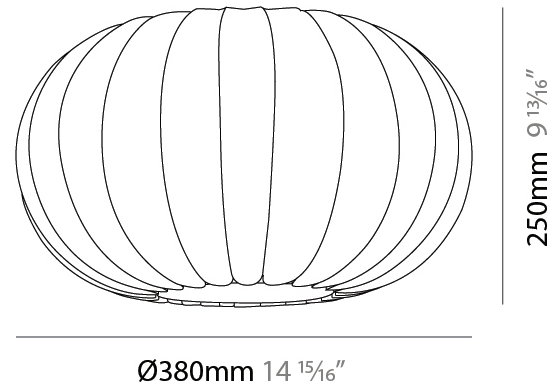

PROJECT	_____
TYPE	_____
SPECIFIER	_____
QUANTITY	_____
DATE	_____

LIZ SURFACE

D62035

base number

1. To build a product code in our configurator select the specify button on the base model # product page
2. To build a manual product code on this datasheet choose from the options listed below in blue font and add the suffix to the base model #

GENERAL

Series: Liz
Partner: Linea Zero
Division: Design
Installation: Surface
Product Type: Ceiling Surface
Mounting Location: Ceiling

PHYSICAL

Shape: Abstract
Diameter (mm): 380
Diameter (in): 14 ¹⁵/₁₆
Height (mm): 250
Height (in): 9 ¹³/₁₆
Diffuser: Polilux™ Shade - Transparent
Fixture Finish: WHI
Fixture Material: Polilux™/ Metal holder
Primary Material: Non-Static Polilux

ELECTRICAL

Number of Lamps: 1
Lamp Type: LED Retrofit
Bulb Included: Bulb Not Included
Max. Wattage Per Lamp (W): 7
Lamp Base: E26
Input Voltage (V): 120
Lamp Voltage (V): 120

LED

OPTICAL

RATINGS AND CERTIFICATIONS

Certified By: Certified for North American Standards
IP rating: IP20