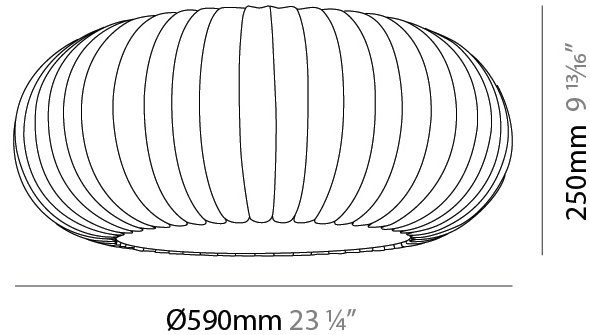

PROJECT
TYPE
SPECIFIER
QUANTITY
DATE

LIZ SURFACE

D62036

base number

1. To build a product code in our configurator select the specify button on the base model # product page
2. To build a manual product code on this datasheet choose from the options listed below in blue font and add the suffix to the base model #

GENERAL

Series: Liz
Partner: Linea Zero
Division: Design
Installation: Surface
Product Type: Ceiling Surface
Mounting Location: Ceiling

PHYSICAL

Shape: Abstract
Diameter (mm): 590
Diameter (in): 23 1/4
Height (mm): 250
Height (in): 9 13/16
Diffuser: Polilux™ Shade - Transparent
Fixture Finish: WHI
Fixture Material: Polilux™/ Metal holder
Primary Material: Non-Static Polilux

ELECTRICAL

Number of Lamps: 3
Lamp Type: LED Retrofit
Bulb Included: Bulb Not Included
Max. Wattage Per Lamp (W): 7
Lamp Base: E26
Input Voltage (V): 120
Lamp Voltage (V): 120

LED

OPTICAL

RATINGS AND CERTIFICATIONS

Certified By: Certified for North American Standards
IP rating: IP20