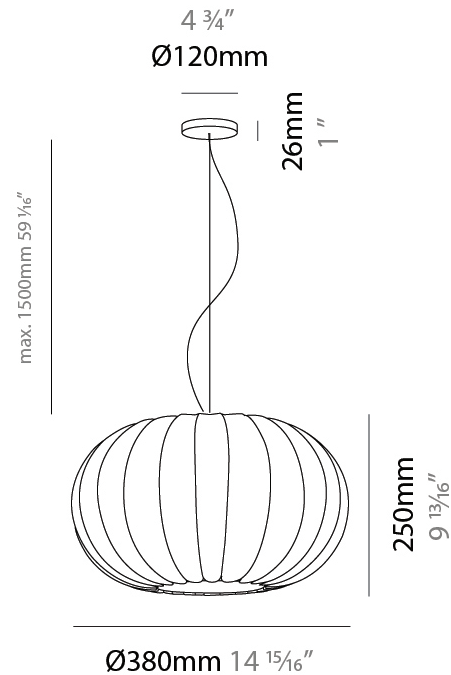

PROJECT	
TYPE	
SPECIFIER	
QUANTITY	
DATE	

LIZ SUSPENSION

D61089

base number

1. To build a product code in our configurator select the specify button on the base model # product page
2. To build a manual product code on this datasheet choose from the options listed below in blue font and add the suffix to the base model #

GENERAL

Series: Liz
Partner: Linea Zero
Division: Design
Installation: Suspension
Product Type: Pendant
Mounting Location: Ceiling

PHYSICAL

Shape: Abstract
Diameter (mm): 380
Diameter (in): 14 ¹⁵/₁₆
Height (mm): 250
Height (in): 9 ¹³/₁₆
Diffuser: Polilux™ Shade - Transparent
Fixture Finish: WHI
Fixture Material: Polilux™/ Metal holder
Primary Material: Non-Static Polilux

ELECTRICAL

Number of Lamps: 1
Lamp Type: LED Retrofit
Bulb Included: Bulb Not Included
Max. Wattage Per Lamp (W): 7
Lamp Base: E26
Input Voltage (V): 120
Lamp Voltage (V): 120

LED

OPTICAL

RATINGS AND CERTIFICATIONS

Certified By: Certified for North American Standards
IP rating: IP20