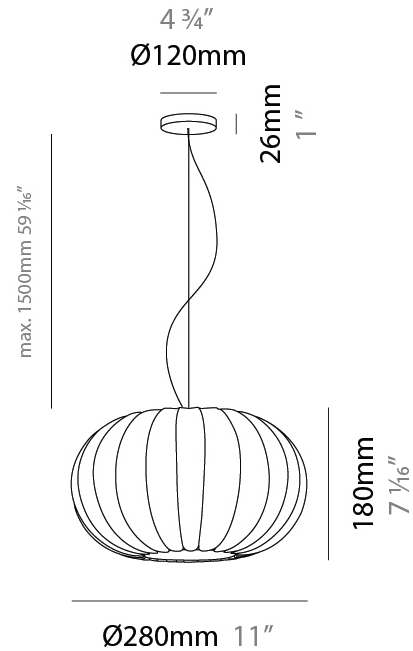

PROJECT	
TYPE	
SPECIFIER	
QUANTITY	
DATE	

LIZ SUSPENSION

D61088

base number

1. To build a product code in our configurator select the specify button on the base model # product page
2. To build a manual product code on this datasheet choose from the options listed below in blue font and add the suffix to the base model #

GENERAL

Series: Liz
Partner: Linea Zero
Division: Design
Installation: Suspension
Product Type: Pendant
Mounting Location: Ceiling

PHYSICAL

Shape: Abstract
Diameter (mm): 280
Diameter (in): 11
Height (mm): 180
Height (in): 7 1/16
Diffuser: Polilux™ Shade - Transparent
Fixture Finish: WHI
Fixture Material: Polilux™/ Metal holder
Primary Material: Non-Static Polilux

ELECTRICAL

Number of Lamps: 1
Lamp Type: LED Retrofit
Bulb Included: Bulb Not Included
Max. Wattage Per Lamp (W): 7
Lamp Base: E26
Input Voltage (V): 120
Lamp Voltage (V): 120

LED

OPTICAL

RATINGS AND CERTIFICATIONS

Certified By: Certified for North American Standards
IP rating: IP20