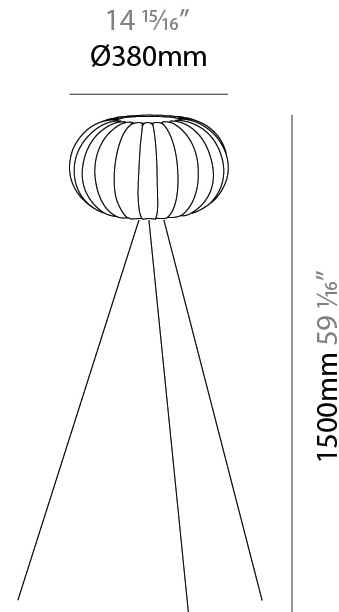

PROJECT
TYPE
SPECIFIER
QUANTITY
DATE

LIZ PORTABLE

D64060

base number

1. To build a product code in our configurator select the specify button on the base model # product page
2. To build a manual product code on this datasheet choose from the options listed below in blue font and add the suffix to the base model #

GENERAL

Series: Liz
Partner: Linea Zero
Division: Design
Installation: Portable
Product Type: Table
Mounting Location: Table

PHYSICAL

Shape: Abstract
Diameter (mm): 380
Diameter (in): 14 ¹⁵/₁₆
Height (mm): 1500
Height (in): 59 ¹/₁₆
Diffuser: Polilux™ Shade - Transparent
Fixture Finish: WHI
Fixture Material: Polilux™/ Metal holder
Primary Material: Non-Static Polilux

ELECTRICAL

Number of Lamps: 1
Lamp Type: LED Retrofit
Bulb Included: Bulb Not Included
Max. Wattage Per Lamp (W): 7
Lamp Base: E26
Input Voltage (V): 120
Lamp Voltage (V): 120

LED

OPTICAL

RATINGS AND CERTIFICATIONS

Certified By: Certified for North American Standards
IP rating: IP20