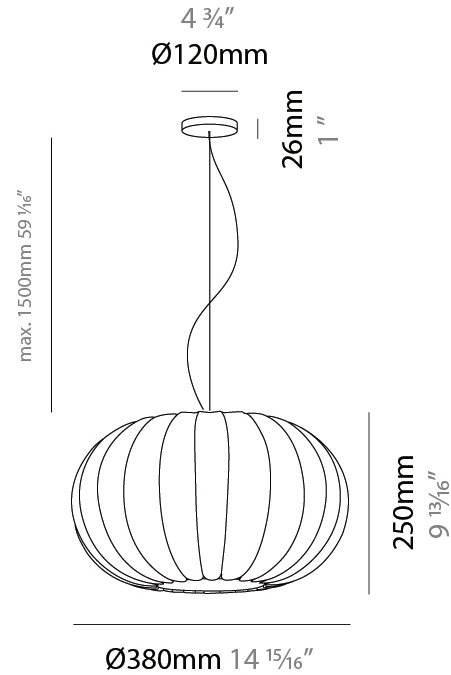

PROJECT	
TYPE	
SPECIFIER	
QUANTITY	
DATE	

LIZ SUSPENSION

D61089

base number

1. To build a product code in our configurator select the specify button on the base model # product page
2. To build a manual product code on this datasheet choose from the options listed below in blue font and add the suffix to the base model #

GENERAL

Series: Liz
Partner: Linea Zero
Division: Design
Installation: Suspension
Product Type: Pendant
Mounting Location: Ceiling

PHYSICAL

Shape: Abstract
Diameter (mm): 380
Diameter (in): 14 ¹⁵/₁₆
Height (mm): 250
Height (in): 9 ¹³/₁₆
Diffuser: Polilux™ Shade - Transparent
Fixture Finish: WHI
Fixture Material: Polilux™/ Metal holder
Primary Material: Non-Static Polilux

ELECTRICAL

Number of Lamps: 1
Lamp Type: LED Retrofit
Bulb Included: Bulb Not Included
Max. Wattage Per Lamp (W): 7
Lamp Base: E26
Input Voltage (V): 120
Lamp Voltage (V): 120

LED

OPTICAL

RATINGS AND CERTIFICATIONS

Certified By: Certified for North American Standards
IP rating: IP20