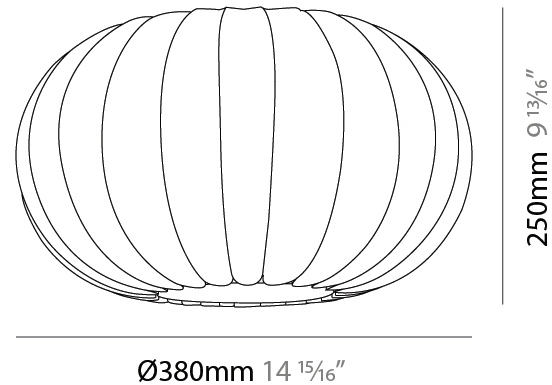

PROJECT
TYPE
SPECIFIER
QUANTITY
DATE

LIZ SURFACE

D62035

base number

1. To build a product code in our configurator select the specify button on the base model # product page
2. To build a manual product code on this datasheet choose from the options listed below in blue font and add the suffix to the base model #

GENERAL

Series: Liz
Partner: Linea Zero
Division: Design
Installation: Surface
Product Type: Ceiling Surface
Mounting Location: Ceiling

PHYSICAL

Shape: Abstract
Diameter (mm): 380
Diameter (in): 14 ¹⁵/₁₆
Height (mm): 250
Height (in): 9 ¹³/₁₆
Diffuser: Polilux™ Shade - Transparent
Fixture Finish: WHI
Fixture Material: Polilux™/ Metal holder
Primary Material: Non-Static Polilux

ELECTRICAL

Number of Lamps: 1
Lamp Type: LED Retrofit
Bulb Included: Bulb Not Included
Max. Wattage Per Lamp (W): 7
Lamp Base: E26
Input Voltage (V): 120
Lamp Voltage (V): 120

LED

OPTICAL

RATINGS AND CERTIFICATIONS

Certified By: Certified for North American Standards
IP rating: IP20