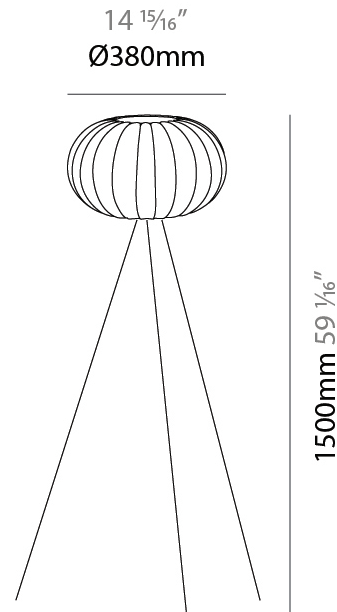

PROJECT
TYPE
SPECIFIER
QUANTITY
DATE

LIZ PORTABLE

D64060

base number

1. To build a product code in our configurator select the specify button on the base model # product page
2. To build a manual product code on this datasheet choose from the options listed below in blue font and add the suffix to the base model #

GENERAL

Series: Liz
Brand: Linea Zero
Division: Design
Mounting Type: Portable
Mounting Location: Table
Subcategory: Ambient

PHYSICAL

Shape: Abstract
Diameter (mm): 380
Diameter (in): 14 ¹⁵/₁₆
Height (mm): 1500
Height (in): 59 ¹/₁₆
Light Distribution: Omnidirectional
Diffuser: Polilux™ Shade - Transparent
Fixture Finish: WHI
Fixture Material: Polilux™/ Metal holder

ELECTRICAL

Number of Lamps: 1
Lamp Type: LED Retrofit
Bulb Included: Bulb Not Included
Max. Wattage Per Lamp (W): 7
Lamp Base: E26
Input Voltage (V): 120
Lamp Voltage (V): 120

LED

OPTICAL

RATINGS AND CERTIFICATIONS

Certified By: Certified for North American Standards
IP rating: IP20