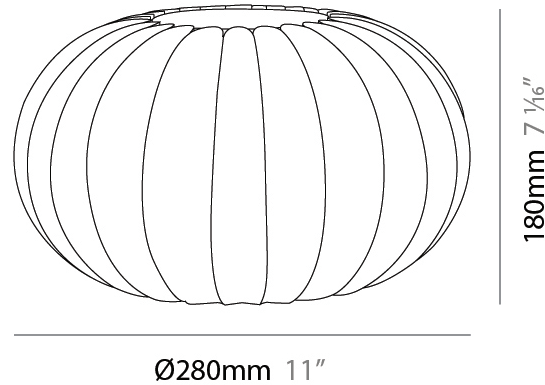

LIZ PORTABLE

D64058

base number

1. To build a product code in our configurator select the specify button on the base model # product page
2. To build a manual product code on this datasheet choose from the options listed below in blue font and add the suffix to the base model #

GENERAL

Series: Liz
Brand: Linea Zero
Division: Design
Mounting Type: Portable
Mounting Location: Table
Subcategory: Ambient

PHYSICAL

Shape: Abstract
Diameter (mm): 280
Diameter (in): 11
Height (mm): 180
Height (in): 7 1/16
Light Distribution: Omnidirectional
Diffuser: Polilux™ Shade - Transparent
Fixture Finish: WHI
Fixture Material: Polilux™/ Metal holder

ELECTRICAL

Number of Lamps: 1
Lamp Type: LED Retrofit
Bulb Included: Bulb Not Included
Max. Wattage Per Lamp (W): 7
Lamp Base: E26
Input Voltage (V): 120
Lamp Voltage (V): 120

LED

OPTICAL

RATINGS AND CERTIFICATIONS

Certified By: Certified for North American Standards
IP rating: IP20