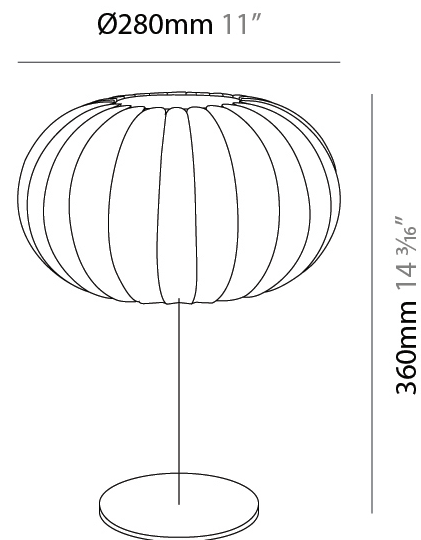

PROJECT	
TYPE	
SPECIFIER	
QUANTITY	
DATE	

LIZ PORTABLE

D64059

base number

1. To build a product code in our configurator select the specify button on the base model # product page
2. To build a manual product code on this datasheet choose from the options listed below in blue font and add the suffix to the base model #

GENERAL

Series: Liz
Partner: Linea Zero
Division: Design
Installation: Portable
Product Type: Table
Mounting Location: Table

PHYSICAL

Shape: Abstract
Diameter (mm): 280
Diameter (in): 11
Height (mm): 360
Height (in): 14 ³/₁₆
Diffuser: Polilux™ Shade - Transparent
Fixture Finish: WHI
Fixture Material: Polilux™/ Metal holder
Primary Material: Non-Static Polilux

ELECTRICAL

Number of Lamps: 1
Lamp Type: LED Retrofit
Bulb Included: Bulb Not Included
Max. Wattage Per Lamp (W): 7
Lamp Base: E26
Input Voltage (V): 120
Lamp Voltage (V): 120

LED

OPTICAL

RATINGS AND CERTIFICATIONS

Certified By: Certified for North American Standards
IP rating: IP20