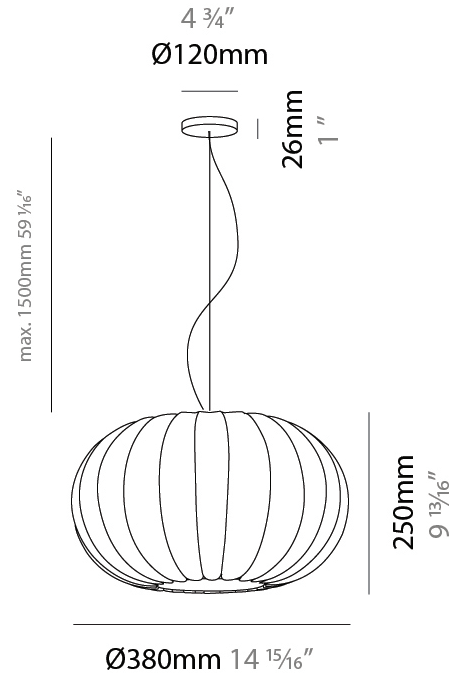

PROJECT	
TYPE	
SPECIFIER	
QUANTITY	
DATE	

LIZ SUSPENSION

D61089

base number

1. To build a product code in our configurator select the specify button on the base model # product page
2. To build a manual product code on this datasheet choose from the options listed below in blue font and add the suffix to the base model #

GENERAL

Series: Liz
Partner: Linea Zero
Division: Design
Installation: Suspension
Product Type: Pendant
Mounting Location: Ceiling

PHYSICAL

Shape: Abstract
Diameter (mm): 380
Diameter (in): 14 ¹⁵/₁₆
Height (mm): 250
Height (in): 9 ¹³/₁₆
Diffuser: Polilux™ Shade - Transparent
Fixture Finish: WHI
Fixture Material: Polilux™/ Metal holder
Primary Material: Non-Static Polilux

ELECTRICAL

Number of Lamps: 1
Lamp Type: LED Retrofit
Bulb Included: Bulb Not Included
Max. Wattage Per Lamp (W): 7
Lamp Base: E26
Input Voltage (V): 120
Lamp Voltage (V): 120

LED

OPTICAL

RATINGS AND CERTIFICATIONS

Certified By: Certified for North American Standards
IP rating: IP20