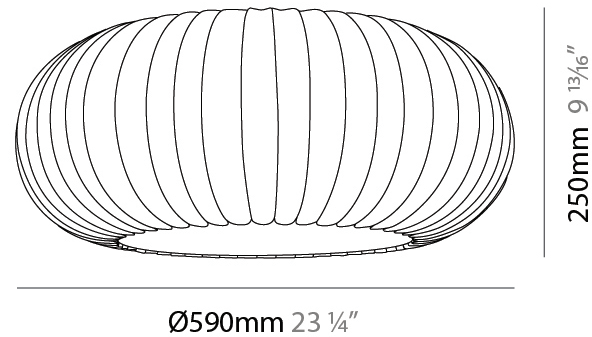

PROJECT	
TYPE	
SPECIFIER	
QUANTITY	
DATE	

LIZ SURFACE

D62036

base number

1. To build a product code in our configurator select the specify button on the base model # product page
2. To build a manual product code on this datasheet choose from the options listed below in blue font and add the suffix to the base model #

GENERAL

Series: Liz
Partner: Linea Zero
Division: Design
Installation: Surface
Product Type: Ceiling Surface
Mounting Location: Ceiling

PHYSICAL

Shape: Abstract
Diameter (mm): 590
Diameter (in): 23 1/4
Height (mm): 250
Height (in): 9 13/16
Diffuser: Polilux™ Shade - Transparent
Fixture Finish: WHI
Fixture Material: Polilux™/ Metal holder
Primary Material: Non-Static Polilux

ELECTRICAL

Number of Lamps: 3
Lamp Type: LED Retrofit
Bulb Included: Bulb Not Included
Max. Wattage Per Lamp (W): 7
Lamp Base: E26
Input Voltage (V): 120
Lamp Voltage (V): 120

LED

OPTICAL

RATINGS AND CERTIFICATIONS

Certified By: Certified for North American Standards
IP rating: IP20