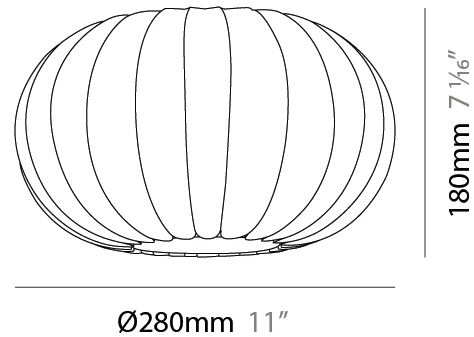

PROJECT
TYPE
SPECIFIER
QUANTITY
DATE

LIZ SURFACE

D62034

base number

1. To build a product code in our configurator select the specify button on the base model # product page
2. To build a manual product code on this datasheet choose from the options listed below in blue font and add the suffix to the base model #

GENERAL

Series: Liz
Partner: Linea Zero
Division: Design
Installation: Surface
Product Type: Ceiling Surface
Mounting Location: Ceiling

PHYSICAL

Shape: Abstract
Diameter (mm): 280
Diameter (in): 11
Height (mm): 180
Height (in): 7 1/16
Diffuser: Polilux™ Shade - Transparent
Fixture Finish: WHI
Fixture Material: Polilux™/ Metal holder
Primary Material: Non-Static Polilux

ELECTRICAL

Number of Lamps: 1
Lamp Type: LED Retrofit
Bulb Included: Bulb Not Included
Max. Wattage Per Lamp (W): 7
Lamp Base: E26
Input Voltage (V): 120
Lamp Voltage (V): 120

LED

OPTICAL

RATINGS AND CERTIFICATIONS

Certified By: Certified for North American Standards
IP rating: IP20