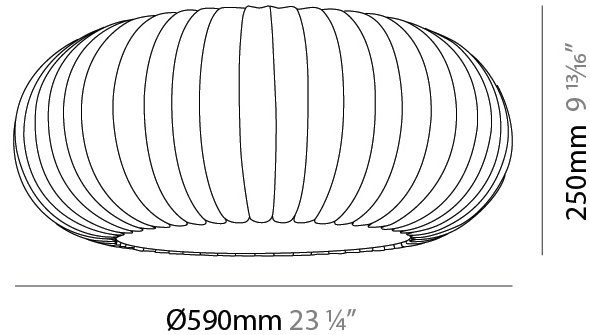

PROJECT	_____
TYPE	_____
SPECIFIER	_____
QUANTITY	_____
DATE	_____

LIZ SURFACE

D62036

base number

1. To build a product code in our configurator select the specify button on the base model # product page
2. To build a manual product code on this datasheet choose from the options listed below in blue font and add the suffix to the base model #

GENERAL

Series: Liz
Partner: Linea Zero
Division: Design
Installation: Surface
Product Type: Ceiling Surface
Mounting Location: Ceiling

PHYSICAL

Shape: Abstract
Diameter (mm): 590
Diameter (in): 23 1/4
Height (mm): 250
Height (in): 9 13/16
Diffuser: Polilux™ Shade - Transparent
Fixture Finish: WHI
Fixture Material: Polilux™/ Metal holder
Primary Material: Non-Static Polilux

ELECTRICAL

Number of Lamps: 3
Lamp Type: LED Retrofit
Bulb Included: Bulb Not Included
Max. Wattage Per Lamp (W): 7
Lamp Base: E26
Input Voltage (V): 120
Lamp Voltage (V): 120

LED

OPTICAL

RATINGS AND CERTIFICATIONS

Certified By: Certified for North American Standards
IP rating: IP20