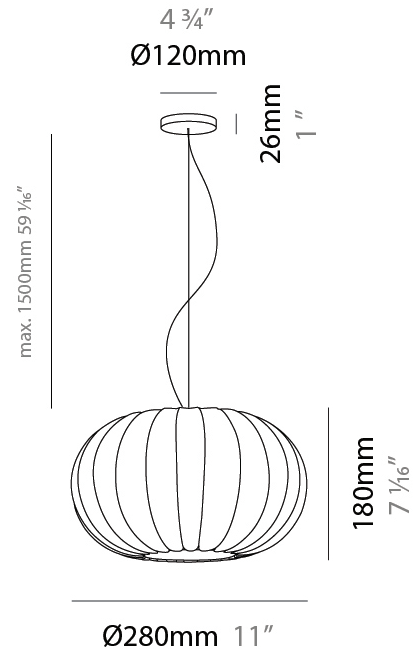

LIZ SUSPENSION

D61088

base number

1. To build a product code in our configurator select the specify button on the base model # product page
2. To build a manual product code on this datasheet choose from the options listed below in blue font and add the suffix to the base model #

GENERAL

Series: Liz
Partner: Linea Zero
Division: Design
Installation: Suspension
Product Type: Pendant
Mounting Location: Ceiling

PHYSICAL

Shape: Abstract
Diameter (mm): 280
Diameter (in): 11
Height (mm): 180
Height (in): 7 1/16
Diffuser: Polilux™ Shade - Transparent
Fixture Finish: WHI
Fixture Material: Polilux™/ Metal holder
Primary Material: Non-Static Polilux

ELECTRICAL

Number of Lamps: 1
Lamp Type: LED Retrofit
Bulb Included: Bulb Not Included
Max. Wattage Per Lamp (W): 7
Lamp Base: E26
Input Voltage (V): 120
Lamp Voltage (V): 120

LED

OPTICAL

RATINGS AND CERTIFICATIONS

Certified By: Certified for North American Standards
IP rating: IP20