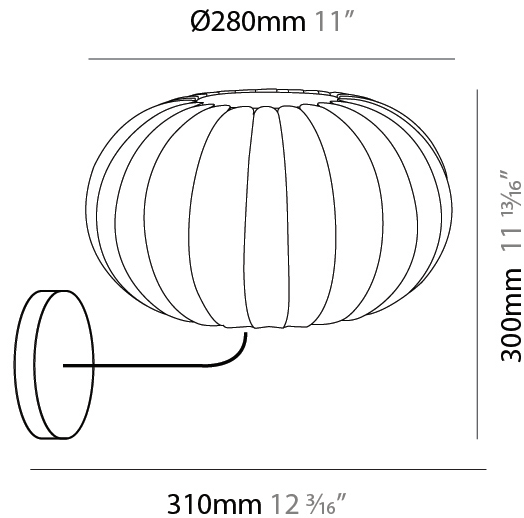

PROJECT	
TYPE	
SPECIFIER	
QUANTITY	
DATE	

LIZ SURFACE

D63012

base number

1. To build a product code in our configurator select the specify button on the base model # product page
2. To build a manual product code on this datasheet choose from the options listed below in blue font and add the suffix to the base model #

GENERAL

Series: Liz
Partner: Linea Zero
Division: Design
Installation: Surface
Product Type: Wall Surface
Mounting Location: Wall

PHYSICAL

Shape: Abstract
Diameter (mm): 280
Diameter (in): 11
Height (mm): 300
Depth (mm): 310
Height (in): 11 ¹³/₁₆
Depth (in): 12 ³/₁₆
Diffuser: Polilux™ Shade - Transparent
Fixture Finish: WHI
Fixture Material: Polilux™/ Metal holder
Primary Material: Non-Static Polilux

ELECTRICAL

Number of Lamps: 1
Lamp Type: LED Retrofit
Bulb Included: Bulb Not Included
Max. Wattage Per Lamp (W): 7
Lamp Base: E26
Input Voltage (V): 120
Lamp Voltage (V): 120

LED

OPTICAL

RATINGS AND CERTIFICATIONS

Certified By: Certified for North American Standards
IP rating: IP20