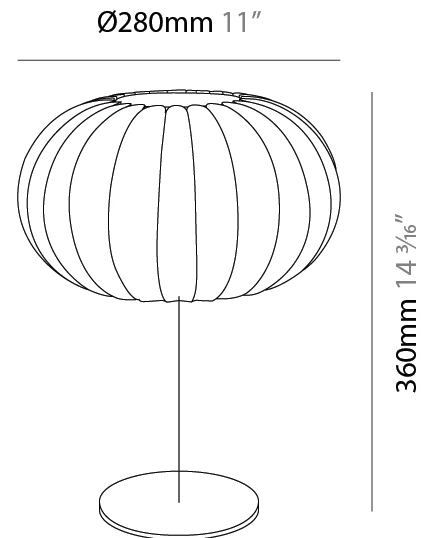

PROJECT	
TYPE	
SPECIFIER	
QUANTITY	
DATE	

LIZ PORTABLE

D64059

base number

1. To build a product code in our configurator select the specify button on the base model # product page
2. To build a manual product code on this datasheet choose from the options listed below in blue font and add the suffix to the base model #

GENERAL

Series: Liz
Partner: Linea Zero
Division: Design
Installation: Portable
Product Type: Table
Mounting Location: Table

PHYSICAL

Shape: Abstract
Diameter (mm): 280
Diameter (in): 11
Height (mm): 360
Height (in): 14 ³/₁₆
Diffuser: Polilux™ Shade - Transparent
Fixture Finish: WHI
Fixture Material: Polilux™/ Metal holder
Primary Material: Non-Static Polilux

ELECTRICAL

Number of Lamps: 1
Lamp Type: LED Retrofit
Bulb Included: Bulb Not Included
Max. Wattage Per Lamp (W): 7
Lamp Base: E26
Input Voltage (V): 120
Lamp Voltage (V): 120

LED

OPTICAL

RATINGS AND CERTIFICATIONS

Certified By: Certified for North American Standards
IP rating: IP20