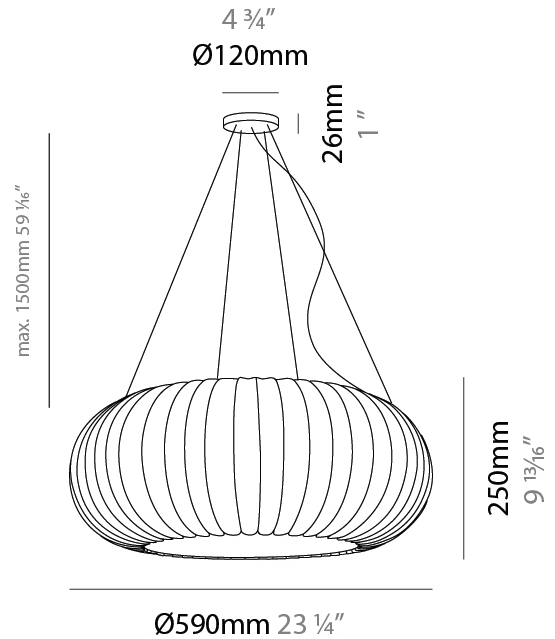

PROJECT
TYPE
SPECIFIER
QUANTITY
DATE

LIZ SUSPENSION

D61090

base number

1. To build a product code in our configurator select the specify button on the base model # product page
2. To build a manual product code on this datasheet choose from the options listed below in blue font and add the suffix to the base model #

GENERAL

Series: Liz
Partner: Linea Zero
Division: Design
Installation: Suspension
Product Type: Pendant
Mounting Location: Ceiling

PHYSICAL

Shape: Abstract
Diameter (mm): 590
Diameter (in): 23 1/4
Height (mm): 250
Height (in): 9 13/16
Diffuser: Polilux™ Shade - Transparent
Fixture Finish: WHI
Fixture Material: Polilux™/ Metal holder
Primary Material: Non-Static Polilux

ELECTRICAL

Number of Lamps: 3
Lamp Type: LED Retrofit
Bulb Included: Bulb Not Included
Max. Wattage Per Lamp (W): 7
Lamp Base: E26
Input Voltage (V): 120
Lamp Voltage (V): 120

LED

OPTICAL

RATINGS AND CERTIFICATIONS

Certified By: Certified for North American Standards
IP rating: IP20