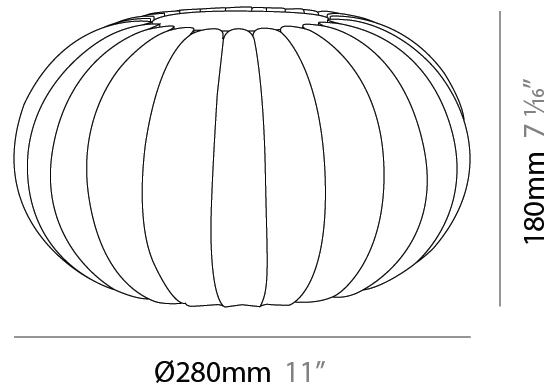

PROJECT	
TYPE	
SPECIFIER	
QUANTITY	
DATE	

LIZ PORTABLE

D64058

base number

1. To build a product code in our configurator select the specify button on the base model # product page
2. To build a manual product code on this datasheet choose from the options listed below in blue font and add the suffix to the base model #

GENERAL

Series: Liz
Brand: Linea Zero
Division: Design
Mounting Type: Portable
Mounting Location: Table
Subcategory: Ambient

PHYSICAL

Shape: Abstract
Diameter (mm): 280
Diameter (in): 11
Height (mm): 180
Height (in): 7 1/16
Light Distribution: Omnidirectional
Diffuser: Polilux™ Shade - Transparent
Fixture Finish: WHI
Fixture Material: Polilux™/ Metal holder

ELECTRICAL

Number of Lamps: 1
Lamp Type: LED Retrofit
Bulb Included: Bulb Not Included
Max. Wattage Per Lamp (W): 7
Lamp Base: E26
Input Voltage (V): 120
Lamp Voltage (V): 120

LED

OPTICAL

RATINGS AND CERTIFICATIONS

Certified By: Certified for North American Standards
IP rating: IP20