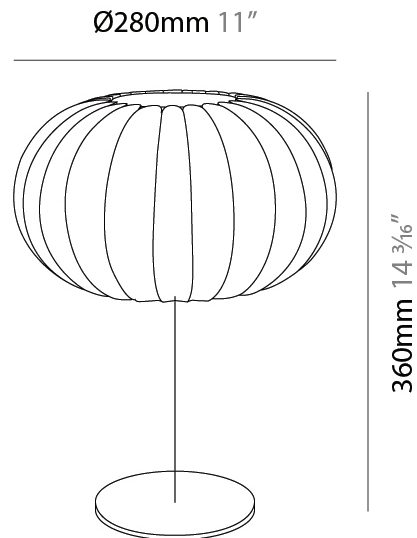

PROJECT
TYPE
SPECIFIER
QUANTITY
DATE

LIZ PORTABLE

D64059

base number

1. To build a product code in our configurator select the specify button on the base model # product page
2. To build a manual product code on this datasheet choose from the options listed below in blue font and add the suffix to the base model #

GENERAL

Series: Liz
Brand: Linea Zero
Division: Design
Mounting Type: Portable
Mounting Location: Table
Subcategory: Ambient

PHYSICAL

Shape: Abstract
Diameter (mm): 280
Diameter (in): 11
Height (mm): 360
Height (in): 14 ³/₁₆
Light Distribution: Omnidirectional
Diffuser: Polilux™ Shade - Transparent
Fixture Finish: WHI
Fixture Material: Polilux™/ Metal holder

ELECTRICAL

Number of Lamps: 1
Lamp Type: LED Retrofit
Bulb Included: Bulb Not Included
Max. Wattage Per Lamp (W): 7
Lamp Base: E26
Input Voltage (V): 120
Lamp Voltage (V): 120

LED

OPTICAL

RATINGS AND CERTIFICATIONS

Certified By: Certified for North American Standards
IP rating: IP20