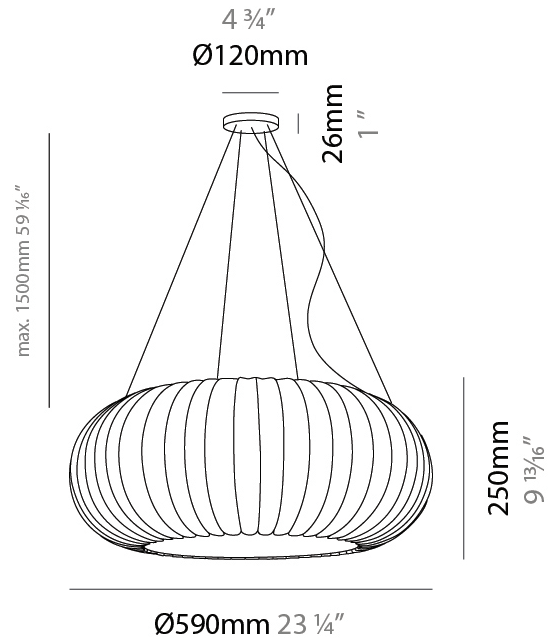

PROJECT	
TYPE	
SPECIFIER	
QUANTITY	
DATE	

LIZ SUSPENSION

D61090

base number

1. To build a product code in our configurator select the specify button on the base model # product page
2. To build a manual product code on this datasheet choose from the options listed below in blue font and add the suffix to the base model #

GENERAL

Series: Liz
Brand: Linea Zero
Division: Design
Mounting Type: Suspension
Mounting Location: Ceiling
Subcategory: Pendant

PHYSICAL

Shape: Abstract
Diameter (mm): 590
Diameter (in): 23 1/4
Height (mm): 250
Height (in): 9 13/16
Light Distribution: Omnidirectional
Diffuser: Polilux™ Shade - Transparent
Fixture Finish: WHI
Fixture Material: Polilux™/ Metal holder

ELECTRICAL

Number of Lamps: 3
Lamp Type: LED Retrofit
Bulb Included: Bulb Not Included
Max. Wattage Per Lamp (W): 7
Lamp Base: E26
Input Voltage (V): 120
Lamp Voltage (V): 120

LED

OPTICAL

RATINGS AND CERTIFICATIONS

Certified By: Certified for North American Standards
IP rating: IP20