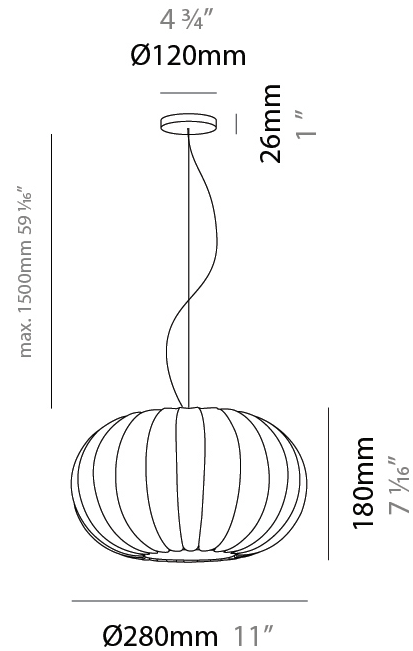

PROJECT	
TYPE	
SPECIFIER	
QUANTITY	
DATE	

LIZ SUSPENSION

D61088

base number

1. To build a product code in our configurator select the specify button on the base model # product page
2. To build a manual product code on this datasheet choose from the options listed below in blue font and add the suffix to the base model #

GENERAL

Series: Liz
Brand: Linea Zero
Division: Design
Mounting Type: Suspension
Mounting Location: Ceiling
Subcategory: Pendant

PHYSICAL

Shape: Abstract
Diameter (mm): 280
Diameter (in): 11
Height (mm): 180
Height (in): 7 1/16
Light Distribution: Omnidirectional
Diffuser: Polilux™ Shade - Transparent
Fixture Finish: WHI
Fixture Material: Polilux™/ Metal holder

ELECTRICAL

Number of Lamps: 1
Lamp Type: LED Retrofit
Bulb Included: Bulb Not Included
Max. Wattage Per Lamp (W): 7
Lamp Base: E26
Input Voltage (V): 120
Lamp Voltage (V): 120

LED

OPTICAL

RATINGS AND CERTIFICATIONS

Certified By: Certified for North American Standards
IP rating: IP20