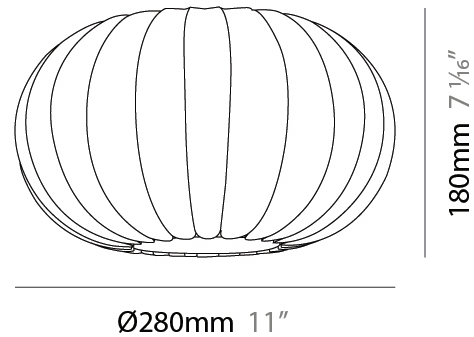

PROJECT	
TYPE	
SPECIFIER	
QUANTITY	
DATE	

LIZ SURFACE

D62034

base number

1. To build a product code in our configurator select the specify button on the base model # product page
2. To build a manual product code on this datasheet choose from the options listed below in blue font and add the suffix to the base model #

GENERAL

Series: Liz
Brand: Linea Zero
Division: Design
Mounting Type: Surface
Mounting Location: Ceiling
Subcategory: Ambient

PHYSICAL

Shape: Abstract
Diameter (mm): 280
Diameter (in): 11
Height (mm): 180
Height (in): 7 1/16
Light Distribution: Omnidirectional
Diffuser: Polilux™ Shade - Transparent
Fixture Finish: WHI
Fixture Material: Polilux™/ Metal holder

ELECTRICAL

Number of Lamps: 1
Lamp Type: LED Retrofit
Bulb Included: Bulb Not Included
Max. Wattage Per Lamp (W): 7
Lamp Base: E26
Input Voltage (V): 120
Lamp Voltage (V): 120

LED

OPTICAL

RATINGS AND CERTIFICATIONS

Certified By: Certified for North American Standards
IP rating: IP20