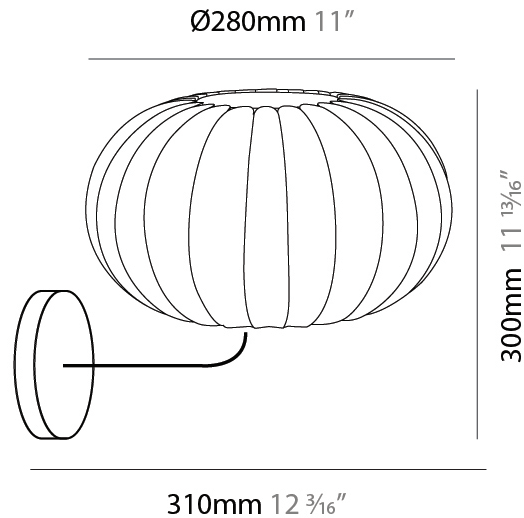

PROJECT	
TYPE	
SPECIFIER	
QUANTITY	
DATE	

LIZ SURFACE

D63012

base number

1. To build a product code in our configurator select the specify button on the base model # product page
2. To build a manual product code on this datasheet choose from the options listed below in blue font and add the suffix to the base model #

GENERAL

Series: Liz
Brand: Linea Zero
Division: Design
Mounting Type: Surface
Mounting Location: Wall
Subcategory: Ambient

PHYSICAL

Shape: Abstract
Diameter (mm): 280
Diameter (in): 11
Height (mm): 300
Depth (mm): 310
Height (in): 11 ¹³/₁₆
Depth (in): 12 ³/₁₆
Light Distribution: Omnidirectional
Diffuser: Polilux™ Shade - Transparent
Fixture Finish: WHI
Fixture Material: Polilux™/ Metal holder

ELECTRICAL

Number of Lamps: 1
Lamp Type: LED Retrofit
Bulb Included: Bulb Not Included
Max. Wattage Per Lamp (W): 7
Lamp Base: E26
Input Voltage (V): 120
Lamp Voltage (V): 120

LED

OPTICAL

RATINGS AND CERTIFICATIONS

Certified By: Certified for North American Standards
IP rating: IP20