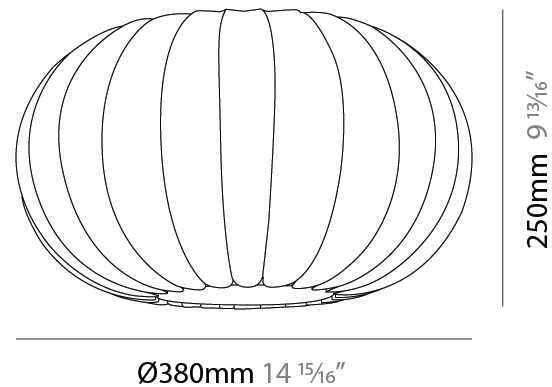

PROJECT	_____
TYPE	_____
SPECIFIER	_____
QUANTITY	_____
DATE	_____

LIZ SURFACE

D62035

base number

1. To build a product code in our configurator select the specify button on the base model # product page
2. To build a manual product code on this datasheet choose from the options listed below in blue font and add the suffix to the base model #

GENERAL

Series: Liz
Brand: Linea Zero
Division: Design
Mounting Type: Surface
Mounting Location: Ceiling
Subcategory: Ambient

PHYSICAL

Shape: Abstract
Diameter (mm): 380
Diameter (in): 14 ¹⁵/₁₆
Height (mm): 250
Height (in): 9 ¹³/₁₆
Light Distribution: Omnidirectional
Diffuser: Polilux™ Shade - Transparent
Fixture Finish: WHI
Fixture Material: Polilux™/ Metal holder

ELECTRICAL

Number of Lamps: 1
Lamp Type: LED Retrofit
Bulb Included: Bulb Not Included
Max. Wattage Per Lamp (W): 7
Lamp Base: E26
Input Voltage (V): 120
Lamp Voltage (V): 120

LED

OPTICAL

RATINGS AND CERTIFICATIONS

Certified By: Certified for North American Standards
IP rating: IP20