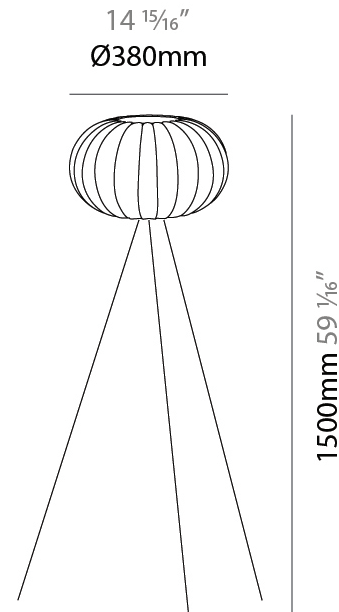

PROJECT	_____
TYPE	_____
SPECIFIER	_____
QUANTITY	_____
DATE	_____

LIZ PORTABLE

D64060

base number

1. To build a product code in our configurator select the specify button on the base model # product page
2. To build a manual product code on this datasheet choose from the options listed below in blue font and add the suffix to the base model #

GENERAL

Series: Liz
Brand: Linea Zero
Division: Design
Mounting Type: Portable
Mounting Location: Table
Subcategory: Ambient

PHYSICAL

Shape: Abstract
Diameter (mm): 380
Diameter (in): 14 ¹⁵/₁₆
Height (mm): 1500
Height (in): 59 ¹/₁₆
Light Distribution: Omnidirectional
Diffuser: Polilux™ Shade - Transparent
Fixture Finish: WHI
Fixture Material: Polilux™/ Metal holder

ELECTRICAL

Number of Lamps: 1
Lamp Type: LED Retrofit
Bulb Included: Bulb Not Included
Max. Wattage Per Lamp (W): 7
Lamp Base: E26
Input Voltage (V): 120
Lamp Voltage (V): 120

LED

OPTICAL

RATINGS AND CERTIFICATIONS

Certified By: Certified for North American Standards
IP rating: IP20