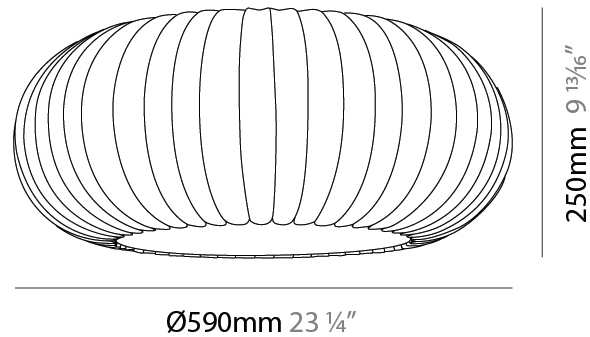

PROJECT	_____
TYPE	_____
SPECIFIER	_____
QUANTITY	_____
DATE	_____

LIZ SUSPENSION

D62036

base number

1. To build a product code in our configurator select the specify button on the base model # product page
2. To build a manual product code on this datasheet choose from the options listed below in blue font and add the suffix to the base model #

GENERAL

Series: Liz
Brand: Linea Zero
Division: Design
Mounting Type: Suspension
Mounting Location: Ceiling
Subcategory: Pendant

PHYSICAL

Shape: Abstract
Diameter (mm): 590
Diameter (in): 23 1/4
Height (mm): 250
Height (in): 9 13/16
Light Distribution: Omnidirectional
Diffuser: Polilux™ Shade - Transparent
Fixture Finish: WHI
Fixture Material: Polilux™/ Metal holder

ELECTRICAL

Number of Lamps: 3
Lamp Type: LED Retrofit
Bulb Included: Bulb Not Included
Max. Wattage Per Lamp (W): 7
Lamp Base: E26
Input Voltage (V): 120
Lamp Voltage (V): 120

LED

OPTICAL

RATINGS AND CERTIFICATIONS

Certified By: Certified for North American Standards
IP rating: IP20