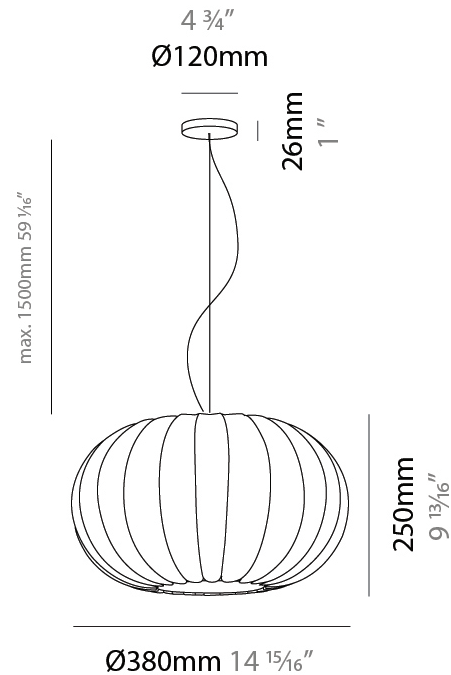

PROJECT	
TYPE	
SPECIFIER	
QUANTITY	
DATE	

LIZ SUSPENSION

D61089

base number

1. To build a product code in our configurator select the specify button on the base model # product page
2. To build a manual product code on this datasheet choose from the options listed below in blue font and add the suffix to the base model #

GENERAL

Series: Liz
Brand: Linea Zero
Division: Design
Mounting Type: Suspension
Mounting Location: Ceiling
Subcategory: Pendant

PHYSICAL

Shape: Abstract
Diameter (mm): 380
Diameter (in): 14 ¹⁵/₁₆
Height (mm): 250
Height (in): 9 ¹³/₁₆
Light Distribution: Omnidirectional
Diffuser: Polilux™ Shade - Transparent
Fixture Finish: WHI
Fixture Material: Polilux™/ Metal holder

ELECTRICAL

Number of Lamps: 1
Lamp Type: LED Retrofit
Bulb Included: Bulb Not Included
Max. Wattage Per Lamp (W): 7
Lamp Base: E26
Input Voltage (V): 120
Lamp Voltage (V): 120

LED

OPTICAL

RATINGS AND CERTIFICATIONS

Certified By: Certified for North American Standards
IP rating: IP20