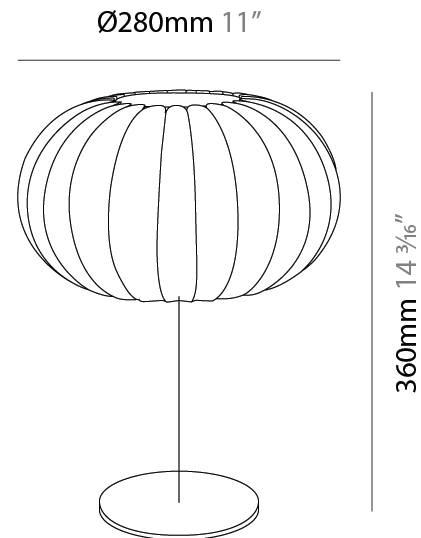

PROJECT	_____
TYPE	_____
SPECIFIER	_____
QUANTITY	_____
DATE	_____

LIZ PORTABLE

D64059

base number

1. To build a product code in our configurator select the specify button on the base model # product page
2. To build a manual product code on this datasheet choose from the options listed below in blue font and add the suffix to the base model #

GENERAL

Series: Liz
Brand: Linea Zero
Division: Design
Mounting Type: Portable
Mounting Location: Table
Subcategory: Ambient

PHYSICAL

Shape: Abstract
Diameter (mm): 280
Diameter (in): 11
Height (mm): 360
Height (in): 14 ³/₁₆
Light Distribution: Omnidirectional
Diffuser: Polilux™ Shade - Transparent
Fixture Finish: WHI
Fixture Material: Polilux™/ Metal holder

ELECTRICAL

Number of Lamps: 1
Lamp Type: LED Retrofit
Bulb Included: Bulb Not Included
Max. Wattage Per Lamp (W): 7
Lamp Base: E26
Input Voltage (V): 120
Lamp Voltage (V): 120

LED

OPTICAL

RATINGS AND CERTIFICATIONS

Certified By: Certified for North American Standards
IP rating: IP20