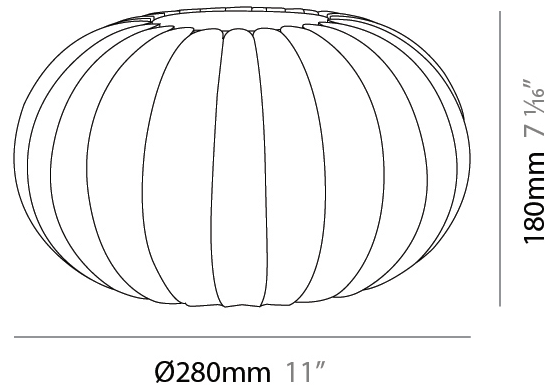

PROJECT	_____
TYPE	_____
SPECIFIER	_____
QUANTITY	_____
DATE	_____

LIZ PORTABLE

D64058

base number

1. To build a product code in our configurator select the specify button on the base model # product page
2. To build a manual product code on this datasheet choose from the options listed below in blue font and add the suffix to the base model #

GENERAL

Series: Liz
Brand: Linea Zero
Division: Design
Mounting Type: Portable
Mounting Location: Table
Subcategory: Ambient

PHYSICAL

Shape: Abstract
Diameter (mm): 280
Diameter (in): 11
Height (mm): 180
Height (in): 7 1/16
Light Distribution: Omnidirectional
Diffuser: Polilux™ Shade - Transparent
Fixture Finish: WHI
Fixture Material: Polilux™/ Metal holder

ELECTRICAL

Number of Lamps: 1
Lamp Type: LED Retrofit
Bulb Included: Bulb Not Included
Max. Wattage Per Lamp (W): 7
Lamp Base: E26
Input Voltage (V): 120
Lamp Voltage (V): 120

LED

OPTICAL

RATINGS AND CERTIFICATIONS

Certified By: Certified for North American Standards
IP rating: IP20