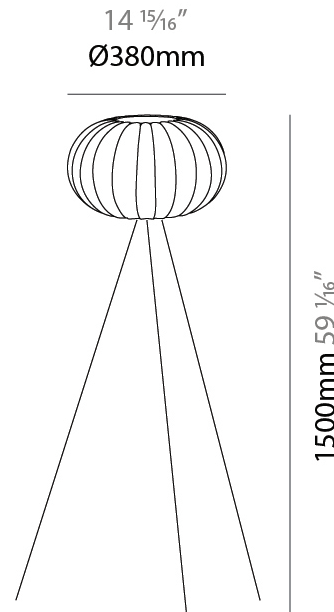

PROJECT
TYPE
SPECIFIER
QUANTITY
DATE

LIZ PORTABLE

D64060

base number

1. To build a product code in our configurator select the specify button on the base model # product page
2. To build a manual product code on this datasheet choose from the options listed below in blue font and add the suffix to the base model #

GENERAL

Series: Liz
Brand: Linea Zero
Division: Design
Mounting Type: Portable
Mounting Location: Table
Subcategory: Ambient

PHYSICAL

Shape: Abstract
Diameter (mm): 380
Diameter (in): 14 ¹⁵/₁₆
Height (mm): 1500
Height (in): 59 ¹/₁₆
Light Distribution: Omnidirectional
Diffuser: Polilux™ Shade - Transparent
Fixture Finish: WHI
Fixture Material: Polilux™/ Metal holder

ELECTRICAL

Number of Lamps: 1
Lamp Type: LED Retrofit
Bulb Included: Bulb Not Included
Max. Wattage Per Lamp (W): 7
Lamp Base: E26
Input Voltage (V): 120
Lamp Voltage (V): 120

LED

OPTICAL

RATINGS AND CERTIFICATIONS

Certified By: Certified for North American Standards
IP rating: IP20