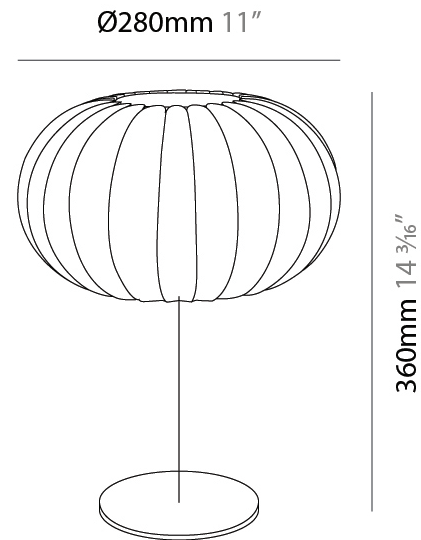

PROJECT	
TYPE	
SPECIFIER	
QUANTITY	
DATE	

LIZ PORTABLE

D64059

base number

1. To build a product code in our configurator select the specify button on the base model # product page
2. To build a manual product code on this datasheet choose from the options listed below in blue font and add the suffix to the base model #

GENERAL

Series: Liz
Brand: Linea Zero
Division: Design
Mounting Type: Portable
Mounting Location: Table
Subcategory: Ambient

PHYSICAL

Shape: Abstract
Diameter (mm): 280
Diameter (in): 11
Height (mm): 360
Height (in): 14 ³/₁₆
Light Distribution: Omnidirectional
Diffuser: Polilux™ Shade - Transparent
Fixture Finish: WHI
Fixture Material: Polilux™/ Metal holder

ELECTRICAL

Number of Lamps: 1
Lamp Type: LED Retrofit
Bulb Included: Bulb Not Included
Max. Wattage Per Lamp (W): 7
Lamp Base: E26
Input Voltage (V): 120
Lamp Voltage (V): 120

LED

OPTICAL

RATINGS AND CERTIFICATIONS

Certified By: Certified for North American Standards
IP rating: IP20