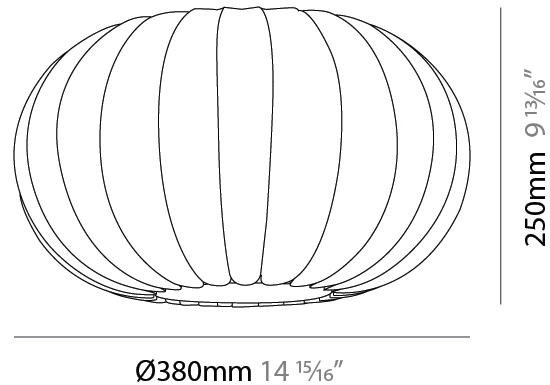

PROJECT	_____
TYPE	_____
SPECIFIER	_____
QUANTITY	_____
DATE	_____

LIZ SURFACE

D62035

base number

1. To build a product code in our configurator select the specify button on the base model # product page
2. To build a manual product code on this datasheet choose from the options listed below in blue font and add the suffix to the base model #

GENERAL

Series: Liz
Brand: Linea Zero
Division: Design
Mounting Type: Surface
Mounting Location: Ceiling
Subcategory: Ambient

PHYSICAL

Shape: Abstract
Diameter (mm): 380
Diameter (in): 14 ¹⁵/₁₆
Height (mm): 250
Height (in): 9 ¹³/₁₆
Light Distribution: Omnidirectional
Diffuser: Polilux™ Shade - Transparent
Fixture Finish: WHI
Fixture Material: Polilux™/ Metal holder

ELECTRICAL

Number of Lamps: 1
Lamp Type: LED Retrofit
Bulb Included: Bulb Not Included
Max. Wattage Per Lamp (W): 7
Lamp Base: E26
Input Voltage (V): 120
Lamp Voltage (V): 120

LED

OPTICAL

RATINGS AND CERTIFICATIONS

Certified By: Certified for North American Standards
IP rating: IP20