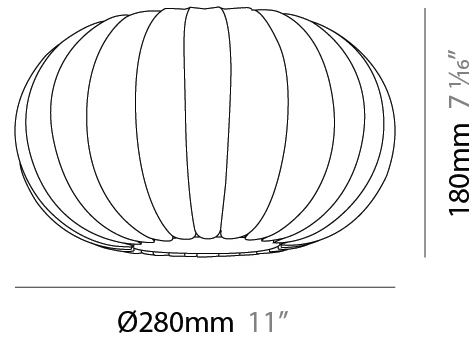

GENERAL

Series: Liz
Brand: Linea Zero
Division: Design
Mounting Type: Surface
Mounting Location: Ceiling
Subcategory: Ambient

PHYSICAL

Shape: Abstract
Diameter (mm): 280
Diameter (in): 11
Height (mm): 180
Height (in): 7 ¹/₁₆
Light Distribution: Omnidirectional
Diffuser: Polilux™ Shade - Transparent
Fixture Finish: WHI
Fixture Material: Polilux™/ Metal holder

Certified By: Certified for North American Standards
IP rating: IP20

PROJECT	_____
TYPE	_____
SPECIFIER	_____
QUANTITY	_____
DATE	_____

LIZ SURFACE

D62035

base number

- To build a product code in our configurator select the specify button on the base model # product page
- To build a manual product code on this datasheet choose from the options listed below in blue font and add the suffix to the base model #

GENERAL

Series: Liz
Brand: Linea Zero
Division: Design
Mounting Type: Surface
Mounting Location: Ceiling
Subcategory: Ambient

PHYSICAL

Shape: Abstract
Diameter (mm): 380
Diameter (in): 14 ¹⁵/₁₆
Height (mm): 250
Height (in): 9 ¹³/₁₆
Light Distribution: Omnidirectional
Diffuser: Polilux™ Shade - Transparent
Fixture Finish: WHI
Fixture Material: Polilux™/ Metal holder

GENERAL

Series: Liz
 Brand: Linea Zero
 Division: Design
 Mounting Type: Surface
 Mounting Location: Wall
 Subcategory: Ambient

PHYSICAL

Shape: Abstract
 Diameter (mm): 280
 Diameter (in): 11
 Height (mm): 300
 Depth (mm): 310
 Height (in): 11 ¹³/₁₆
 Depth (in): 12 ³/₁₆
 Light Distribution: Omnidirectional
 Diffuser: Polilux™ Shade - Transparent
 Fixture Finish: WHI
 Fixture Material: Polilux™/ Metal holder