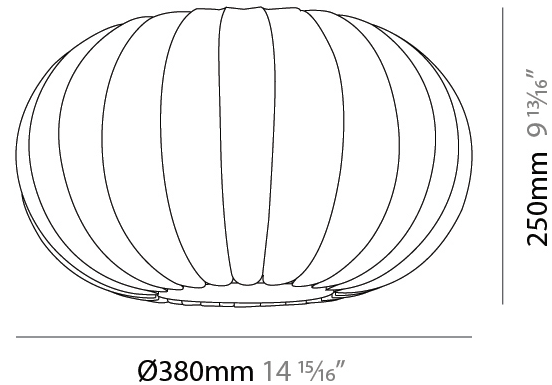

PROJECT	
TYPE	
SPECIFIER	
QUANTITY	
DATE	

LIZ SURFACE

D62035

base number

1. To build a product code in our configurator select the specify button on the base model # product page
2. To build a manual product code on this datasheet choose from the options listed below in blue font and add the suffix to the base model #

GENERAL

Series: Liz
Brand: Linea Zero
Division: Design
Mounting Type: Surface
Mounting Location: Ceiling
Subcategory: Ambient

PHYSICAL

Shape: Abstract
Diameter (mm): 380
Diameter (in): 14 ¹⁵/₁₆
Height (mm): 250
Height (in): 9 ¹³/₁₆
Light Distribution: Omnidirectional
Diffuser: Polilux™ Shade - Transparent
Fixture Finish: WHI
Fixture Material: Polilux™/ Metal holder

ELECTRICAL

Number of Lamps: 1
Lamp Type: LED Retrofit
Bulb Included: Bulb Not Included
Max. Wattage Per Lamp (W): 7
Lamp Base: E26
Input Voltage (V): 120
Lamp Voltage (V): 120

LED

OPTICAL

RATINGS AND CERTIFICATIONS

Certified By: Certified for North American Standards
IP rating: IP20