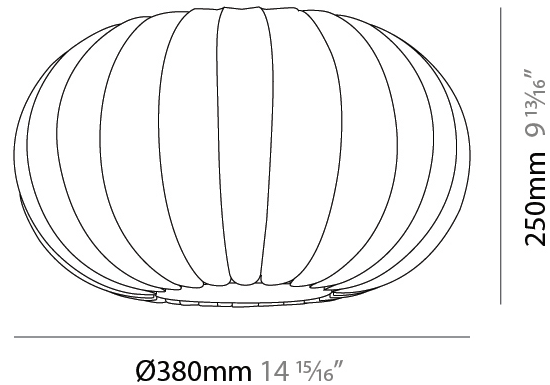

PROJECT	
TYPE	
SPECIFIER	
QUANTITY	
DATE	

LIZ SURFACE

D62035

base number

1. To build a product code in our configurator select the specify button on the base model # product page
2. To build a manual product code on this datasheet choose from the options listed below in blue font and add the suffix to the base model #

GENERAL

Series: Liz
Brand: Linea Zero
Division: Design
Mounting Type: Surface
Mounting Location: Ceiling
Subcategory: Ambient

PHYSICAL

Shape: Abstract
Diameter (mm): 380
Diameter (in): 14 ¹⁵/₁₆
Height (mm): 250
Height (in): 9 ¹³/₁₆
Light Distribution: Omnidirectional
Diffuser: Polilux™ Shade - Transparent
Fixture Finish: WHI
Fixture Material: Polilux™/ Metal holder

ELECTRICAL

Number of Lamps: 1
Lamp Type: LED Retrofit
Bulb Included: Bulb Not Included
Max. Wattage Per Lamp (W): 7
Lamp Base: E26
Input Voltage (V): 120
Lamp Voltage (V): 120

LED

OPTICAL

RATINGS AND CERTIFICATIONS

Certified By: Certified for North American Standards
IP rating: IP20