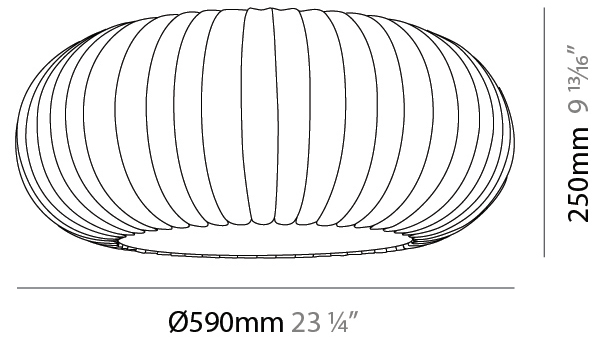

PROJECT	_____
TYPE	_____
SPECIFIER	_____
QUANTITY	_____
DATE	_____

LIZ SUSPENSION

D62036

base number

1. To build a product code in our configurator select the specify button on the base model # product page
2. To build a manual product code on this datasheet choose from the options listed below in blue font and add the suffix to the base model #

GENERAL

Series: Liz
Brand: Linea Zero
Division: Design
Mounting Type: Suspension
Mounting Location: Ceiling
Subcategory: Pendant

PHYSICAL

Shape: Abstract
Diameter (mm): 590
Diameter (in): 23 1/4
Height (mm): 250
Height (in): 9 13/16
Light Distribution: Omnidirectional
Diffuser: Polilux™ Shade - Transparent
Fixture Finish: WHI
Fixture Material: Polilux™/ Metal holder

ELECTRICAL

Number of Lamps: 3
Lamp Type: LED Retrofit
Bulb Included: Bulb Not Included
Max. Wattage Per Lamp (W): 7
Lamp Base: E26
Input Voltage (V): 120
Lamp Voltage (V): 120

LED

OPTICAL

RATINGS AND CERTIFICATIONS

Certified By: Certified for North American Standards
IP rating: IP20