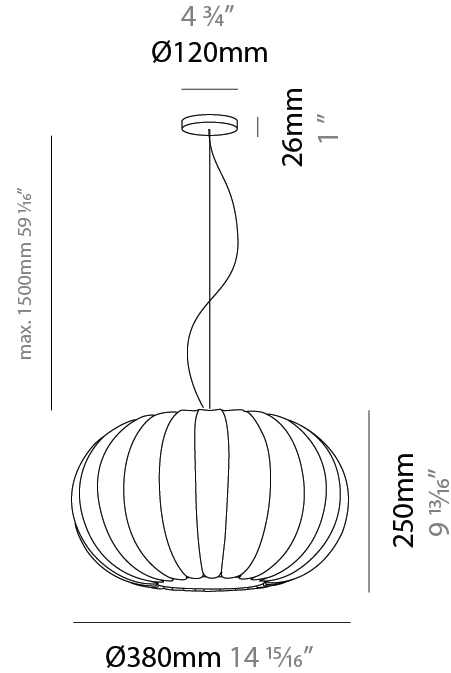

LIZ SUSPENSION

D61089

base number

1. To build a product code in our configurator select the specify button on the base model # product page
2. To build a manual product code on this datasheet choose from the options listed below in blue font and add the suffix to the base model #

GENERAL

Series: Liz
Brand: Linea Zero
Division: Design
Mounting Type: Suspension
Mounting Location: Ceiling
Subcategory: Pendant

PHYSICAL

Shape: Abstract
Diameter (mm): 380
Diameter (in): 14 ¹⁵/₁₆
Height (mm): 250
Height (in): 9 ¹³/₁₆
Light Distribution: Omnidirectional
Diffuser: Polilux™ Shade - Transparent
Fixture Finish: WHI
Fixture Material: Polilux™/ Metal holder

ELECTRICAL

Number of Lamps: 1
Lamp Type: LED Retrofit
Bulb Included: Bulb Not Included
Max. Wattage Per Lamp (W): 7
Lamp Base: E26
Input Voltage (V): 120
Lamp Voltage (V): 120

LED

OPTICAL

RATINGS AND CERTIFICATIONS

Certified By: Certified for North American Standards
IP rating: IP20