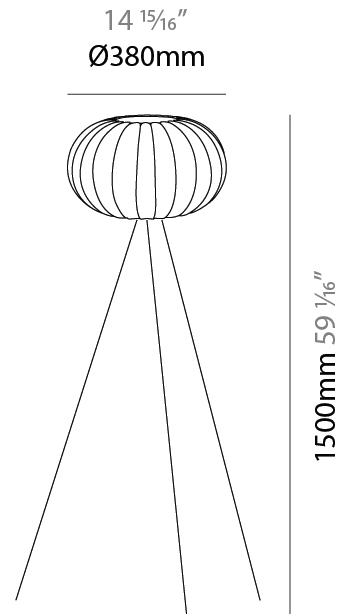

LIZ PORTABLE

D64060

base number

1. To build a product code in our configurator select the specify button on the base model # product page
2. To build a manual product code on this datasheet choose from the options listed below in blue font and add the suffix to the base model #

GENERAL

Series: Liz
Brand: Linea Zero
Division: Design
Mounting Type: Portable
Mounting Location: Table
Subcategory: Ambient

PHYSICAL

Shape: Abstract
Diameter (mm): 380
Diameter (in): 14 ¹⁵/₁₆
Height (mm): 1500
Height (in): 59 ¹/₁₆
Light Distribution: Omnidirectional
Diffuser: Polilux™ Shade - Transparent
Fixture Finish: WHI
Fixture Material: Polilux™/ Metal holder

ELECTRICAL

Number of Lamps: 1
Lamp Type: LED Retrofit
Bulb Included: Bulb Not Included
Max. Wattage Per Lamp (W): 7
Lamp Base: E26
Input Voltage (V): 120
Lamp Voltage (V): 120

LED

OPTICAL

RATINGS AND CERTIFICATIONS

Certified By: Certified for North American Standards
IP rating: IP20