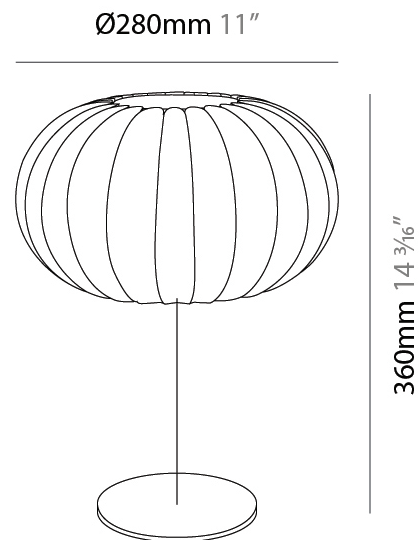

PROJECT	_____
TYPE	_____
SPECIFIER	_____
QUANTITY	_____
DATE	_____

LIZ PORTABLE

D64059

base number

1. To build a product code in our configurator select the specify button on the base model # product page
2. To build a manual product code on this datasheet choose from the options listed below in blue font and add the suffix to the base model #

GENERAL

Series: Liz
Brand: Linea Zero
Division: Design
Mounting Type: Portable
Mounting Location: Table
Subcategory: Ambient

PHYSICAL

Shape: Abstract
Diameter (mm): 280
Diameter (in): 11
Height (mm): 360
Height (in): 14 ³/₁₆
Light Distribution: Omnidirectional
Diffuser: Polilux™ Shade - Transparent
Fixture Finish: WHI
Fixture Material: Polilux™/ Metal holder

ELECTRICAL

Number of Lamps: 1
Lamp Type: LED Retrofit
Bulb Included: Bulb Not Included
Max. Wattage Per Lamp (W): 7
Lamp Base: E26
Input Voltage (V): 120
Lamp Voltage (V): 120

LED

OPTICAL

RATINGS AND CERTIFICATIONS

Certified By: Certified for North American Standards
IP rating: IP20