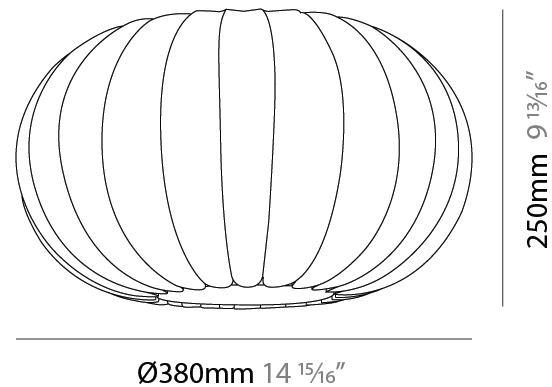

PROJECT	
TYPE	
SPECIFIER	
QUANTITY	
DATE	

LIZ SURFACE

D62035

base number

1. To build a product code in our configurator select the specify button on the base model # product page
2. To build a manual product code on this datasheet choose from the options listed below in blue font and add the suffix to the base model #

GENERAL

Series: Liz
Partner: Linea Zero
Division: Design
Installation: Surface
Product Type: Ceiling Surface
Mounting Location: Ceiling

PHYSICAL

Shape: Abstract
Diameter (mm): 380
Diameter (in): 14 ¹⁵/₁₆
Height (mm): 250
Height (in): 9 ¹³/₁₆
Diffuser: Polilux™ Shade - Transparent
Fixture Finish: WHI
Fixture Material: Polilux™/ Metal holder
Primary Material: Non-Static Polilux

ELECTRICAL

Number of Lamps: 1
Lamp Type: LED Retrofit
Bulb Included: Bulb Not Included
Max. Wattage Per Lamp (W): 7
Lamp Base: E26
Input Voltage (V): 120
Lamp Voltage (V): 120

LED

OPTICAL

RATINGS AND CERTIFICATIONS

Certified By: Certified for North American Standards
IP rating: IP20