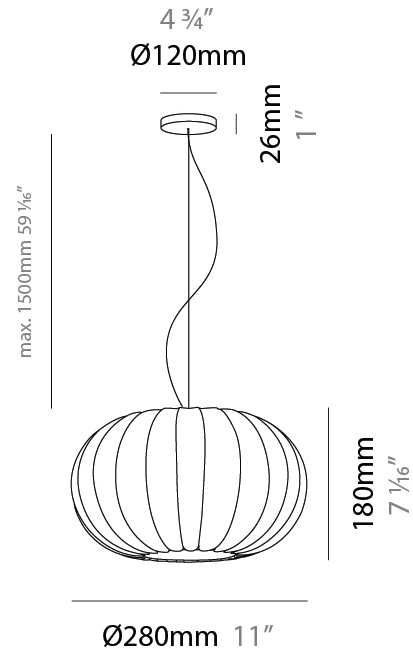

PROJECT	
TYPE	
SPECIFIER	
QUANTITY	
DATE	

LIZ SUSPENSION

D61088

base number

1. To build a product code in our configurator select the specify button on the base model # product page
2. To build a manual product code on this datasheet choose from the options listed below in blue font and add the suffix to the base model #

GENERAL

Series: Liz
Partner: Linea Zero
Division: Design
Installation: Suspension
Product Type: Pendant
Mounting Location: Ceiling

PHYSICAL

Shape: Abstract
Diameter (mm): 280
Diameter (in): 11
Height (mm): 180
Height (in): 7 1/16
Diffuser: Polilux™ Shade - Transparent
Fixture Finish: WHI
Fixture Material: Polilux™/ Metal holder
Primary Material: Non-Static Polilux

ELECTRICAL

Number of Lamps: 1
Lamp Type: LED Retrofit
Bulb Included: Bulb Not Included
Max. Wattage Per Lamp (W): 7
Lamp Base: E26
Input Voltage (V): 120
Lamp Voltage (V): 120

LED

OPTICAL

RATINGS AND CERTIFICATIONS

Certified By: Certified for North American Standards
IP rating: IP20