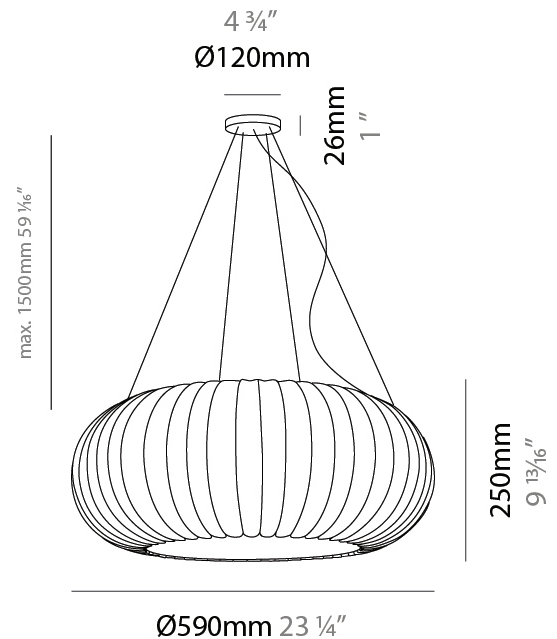

PROJECT	
TYPE	
SPECIFIER	
QUANTITY	
DATE	

LIZ SUSPENSION

D61090

base number

1. To build a product code in our configurator select the specify button on the base model # product page
2. To build a manual product code on this datasheet choose from the options listed below in blue font and add the suffix to the base model #

GENERAL

Series: Liz
Partner: Linea Zero
Division: Design
Installation: Suspension
Product Type: Pendant
Mounting Location: Ceiling

PHYSICAL

Shape: Abstract
Diameter (mm): 590
Diameter (in): 23 1/4
Height (mm): 250
Height (in): 9 13/16
Diffuser: Polilux™ Shade - Transparent
Fixture Finish: WHI
Fixture Material: Polilux™/ Metal holder
Primary Material: Non-Static Polilux

ELECTRICAL

Number of Lamps: 3
Lamp Type: LED Retrofit
Bulb Included: Bulb Not Included
Max. Wattage Per Lamp (W): 7
Lamp Base: E26
Input Voltage (V): 120
Lamp Voltage (V): 120

LED

OPTICAL

RATINGS AND CERTIFICATIONS

Certified By: Certified for North American Standards
IP rating: IP20