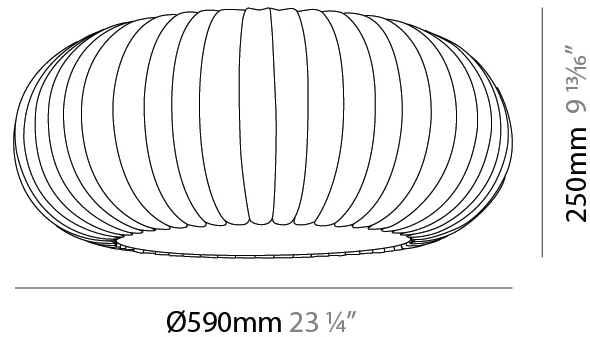

PROJECT	
TYPE	
SPECIFIER	
QUANTITY	
DATE	

LIZ SURFACE

D62036

base number

1. To build a product code in our configurator select the specify button on the base model # product page
2. To build a manual product code on this datasheet choose from the options listed below in blue font and add the suffix to the base model #

GENERAL

Series: Liz
Partner: Linea Zero
Division: Design
Installation: Surface
Product Type: Ceiling Surface
Mounting Location: Ceiling

PHYSICAL

Shape: Abstract
Diameter (mm): 590
Diameter (in): 23 1/4
Height (mm): 250
Height (in): 9 13/16
Diffuser: Polilux™ Shade - Transparent
Fixture Finish: WHI
Fixture Material: Polilux™/ Metal holder
Primary Material: Non-Static Polilux

ELECTRICAL

Number of Lamps: 3
Lamp Type: LED Retrofit
Bulb Included: Bulb Not Included
Max. Wattage Per Lamp (W): 7
Lamp Base: E26
Input Voltage (V): 120
Lamp Voltage (V): 120

LED

OPTICAL

RATINGS AND CERTIFICATIONS

Certified By: Certified for North American Standards
IP rating: IP20