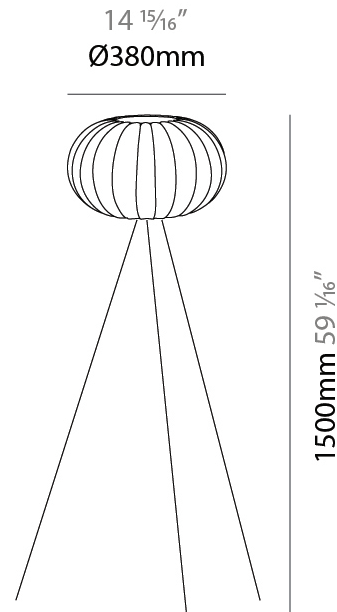

LIZ PORTABLE

D64060

base number

1. To build a product code in our configurator select the specify button on the base model # product page
2. To build a manual product code on this datasheet choose from the options listed below in blue font and add the suffix to the base model #

GENERAL

Series: Liz
Brand: Linea Zero
Division: Design
Mounting Type: Portable
Mounting Location: Table
Subcategory: Ambient

PHYSICAL

Shape: Abstract
Diameter (mm): 380
Diameter (in): 14 ¹⁵/₁₆
Height (mm): 1500
Height (in): 59 ¹/₁₆
Light Distribution: Omnidirectional
Diffuser: Polilux™ Shade - Transparent
Fixture Finish: WHI
Fixture Material: Polilux™/ Metal holder

ELECTRICAL

Number of Lamps: 1
Lamp Type: LED Retrofit
Bulb Included: Bulb Not Included
Max. Wattage Per Lamp (W): 7
Lamp Base: E26
Input Voltage (V): 120
Lamp Voltage (V): 120

LED

OPTICAL

RATINGS AND CERTIFICATIONS

Certified By: Certified for North American Standards
IP rating: IP20