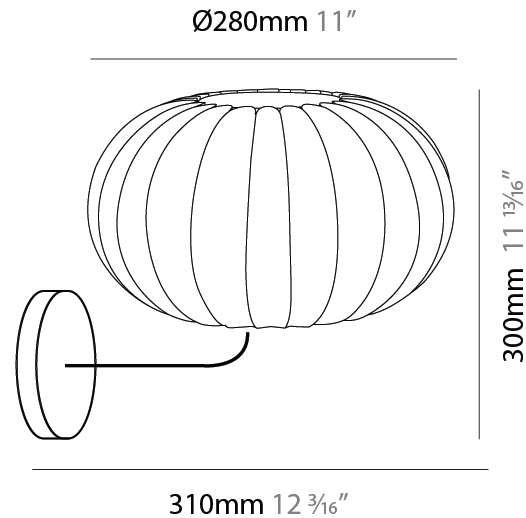

PROJECT	
TYPE	
SPECIFIER	
QUANTITY	
DATE	

LIZ SURFACE

D63012

base number

1. To build a product code in our configurator select the specify button on the base model # product page
2. To build a manual product code on this datasheet choose from the options listed below in blue font and add the suffix to the base model #

GENERAL

Series: Liz
Brand: Linea Zero
Division: Design
Mounting Type: Surface
Mounting Location: Wall
Subcategory: Ambient

PHYSICAL

Shape: Abstract
Diameter (mm): 280
Diameter (in): 11
Height (mm): 300
Depth (mm): 310
Height (in): 11 ¹³/₁₆
Depth (in): 12 ³/₁₆
Light Distribution: Omnidirectional
Diffuser: Polilux™ Shade - Transparent
Fixture Finish: WHI
Fixture Material: Polilux™/ Metal holder

ELECTRICAL

Number of Lamps: 1
Lamp Type: LED Retrofit
Bulb Included: Bulb Not Included
Max. Wattage Per Lamp (W): 7
Lamp Base: E26
Input Voltage (V): 120
Lamp Voltage (V): 120

LED

OPTICAL

RATINGS AND CERTIFICATIONS

Certified By: Certified for North American Standards
IP rating: IP20