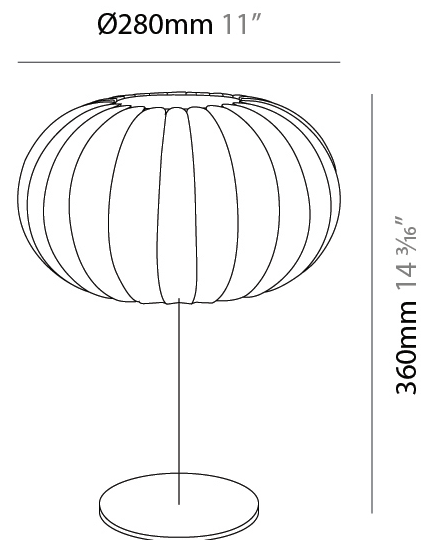

PROJECT	_____
TYPE	_____
SPECIFIER	_____
QUANTITY	_____
DATE	_____

LIZ PORTABLE

D64059

base number

1. To build a product code in our configurator select the specify button on the base model # product page
2. To build a manual product code on this datasheet choose from the options listed below in blue font and add the suffix to the base model #

GENERAL

Series: Liz
Brand: Linea Zero
Division: Design
Mounting Type: Portable
Mounting Location: Table
Subcategory: Ambient

PHYSICAL

Shape: Abstract
Diameter (mm): 280
Diameter (in): 11
Height (mm): 360
Height (in): 14 ³/₁₆
Light Distribution: Omnidirectional
Diffuser: Polilux™ Shade - Transparent
Fixture Finish: WHI
Fixture Material: Polilux™/ Metal holder

ELECTRICAL

Number of Lamps: 1
Lamp Type: LED Retrofit
Bulb Included: Bulb Not Included
Max. Wattage Per Lamp (W): 7
Lamp Base: E26
Input Voltage (V): 120
Lamp Voltage (V): 120

LED

OPTICAL

RATINGS AND CERTIFICATIONS

Certified By: Certified for North American Standards
IP rating: IP20