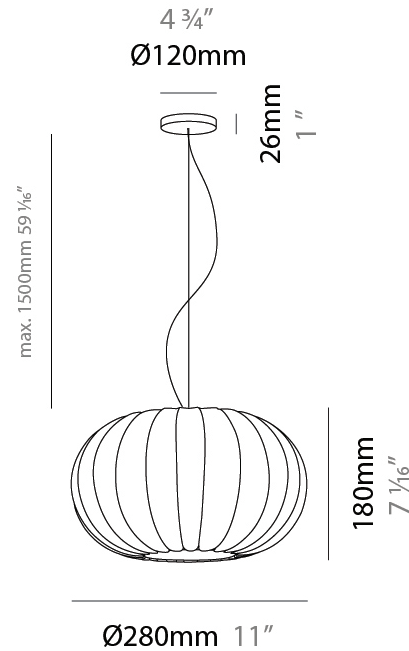

PROJECT	
TYPE	
SPECIFIER	
QUANTITY	
DATE	

LIZ SUSPENSION

D61088

base number

1. To build a product code in our configurator select the specify button on the base model # product page
2. To build a manual product code on this datasheet choose from the options listed below in blue font and add the suffix to the base model #

GENERAL

Series: Liz
Partner: Linea Zero
Division: Design
Installation: Suspension
Product Type: Pendant
Mounting Location: Ceiling

PHYSICAL

Shape: Abstract
Diameter (mm): 280
Diameter (in): 11
Height (mm): 180
Height (in): 7 1/16
Diffuser: Polilux™ Shade - Transparent
Fixture Finish: WHI
Fixture Material: Polilux™/ Metal holder
Primary Material: Non-Static Polilux

ELECTRICAL

Number of Lamps: 1
Lamp Type: LED Retrofit
Bulb Included: Bulb Not Included
Max. Wattage Per Lamp (W): 7
Lamp Base: E26
Input Voltage (V): 120
Lamp Voltage (V): 120

LED

OPTICAL

RATINGS AND CERTIFICATIONS

Certified By: Certified for North American Standards
IP rating: IP20