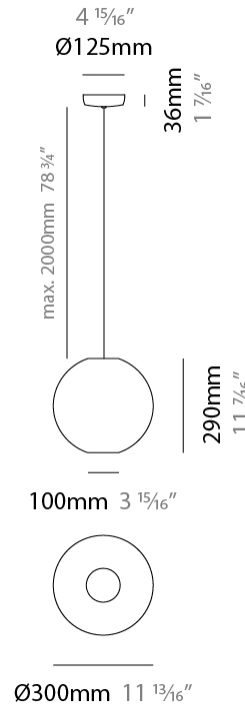

LLUNA SUSPENSION

D111101- -

base number   Finish Options   Finish Options

1. To build a product code in our configurator select the specify button on the base model # product page
2. To build a manual product code on this datasheet choose from the options listed below in blue font and add the suffix to the base model #

GENERAL

Series: Lluna
Brand: Ole
Division: Design
Mounting Type: Suspension
Mounting Location: Ceiling
Subcategory: Up/Down Light

PHYSICAL

Shape: Sphere
Diameter (mm): 300
Diameter (in): 11 ¹³/₁₆
Height (mm): 290
Height (in): 11 ⁷/₁₆
Max. Overall Height (mm): 2290
Max. Overall Height (in): 90 ³/₁₆
Light Distribution: Omnidirectional
Fixture Finish: [BEI](#) / [BLK](#) / [BLU](#) / [COG](#) / [DGN](#) / [GRY](#) / [MRN](#) / [MOC](#) / [MUS](#) / [OLV](#) / [SIL](#) / [STN](#) / [TER](#) / [WHI](#)
Holder Finish: [MWH](#) / [MBK](#)
Fixture Material: Fabric Cord / Metal
Cable Details: 2000mm Cable
Upon Request: Other fabric cord colors available upon request (see downloadable finish chart)

ELECTRICAL

Number of Lamps: 1
Lamp Type: LED Retrofit
Lamp Shape: A19
Bulb Included: Bulb Not Included
Max. Wattage Per Lamp (W): 15
Lamp Base: E26
Input Voltage (V): 120
Upon Request: 277Vac / GU24

LED

OPTICAL

RATINGS AND CERTIFICATIONS

Certified By: Certified for North American Standards
IP rating: IP20

PROJECT
TYPE
SPECIFIER
QUANTITY
DATE