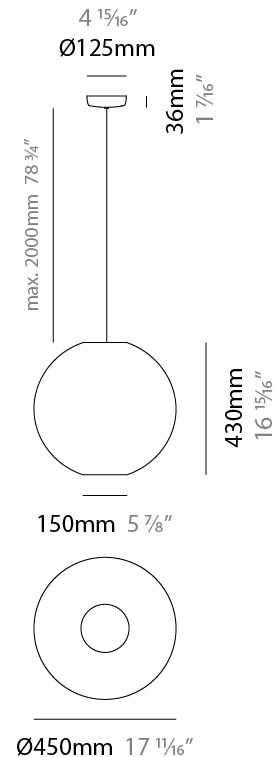

LLUNA SUSPENSION

D111102-

base number   Finish Options   Finish Options

1. To build a product code in our configurator select the specify button on the base model # product page
2. To build a manual product code on this datasheet choose from the options listed below in blue font and add the suffix to the base model #

GENERAL

Series: Lluna
Brand: Ole
Division: Design
Mounting Type: Suspension
Mounting Location: Ceiling
Subcategory: Up/Down Light

PHYSICAL

Shape: Sphere
Diameter (mm): 450
Diameter (in): 17 ¹¹/₁₆"
Height (mm): 430
Height (in): 16 ¹⁵/₁₆"
Max. Overall Height (mm): 2430
Max. Overall Height (in): 95 ¹¹/₁₆"
Light Distribution: Omnidirectional
Fixture Finish: [BEI](#) / [BLK](#) / [BLU](#) / [COG](#) / [DGN](#) / [GRY](#) / [MRN](#) / [MOC](#) / [MUS](#) / [OLV](#) / [SIL](#) / [STN](#) / [TER](#) / [WHI](#)
Holder Finish: [MWH](#) / [MBK](#)
Fixture Material: Fabric Cord / Metal
Cable Details: 2000mm Cable
Upon Request: Other fabric cord colors available upon request (see downloadable finish chart)

ELECTRICAL

Number of Lamps: 1
Lamp Type: LED Retrofit
Lamp Shape: A19
Bulb Included: Bulb Not Included
Max. Wattage Per Lamp (W): 15
Lamp Base: E26
Input Voltage (V): 120
Upon Request: 277Vac / GU24

LED

OPTICAL

RATINGS AND CERTIFICATIONS

Certified By: Certified for North American Standards
IP rating: IP20

PROJECT
TYPE
SPECIFIER
QUANTITY
DATE