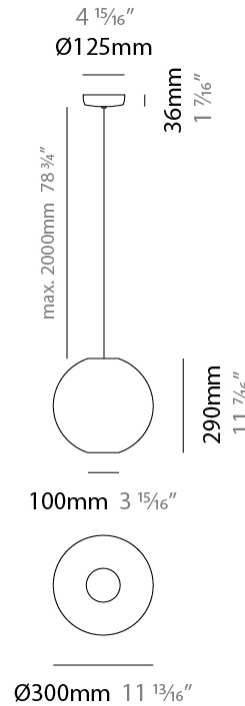

PROJECT	_____
TYPE	_____
SPECIFIER	_____
QUANTITY	_____
DATE	_____

LLUNA SUSPENSION

D111101- _____

base number   Finish Options   Finish Options

1. To build a product code in our configurator select the specify button on the base model # product page
2. To build a manual product code on this datasheet choose from the options listed below in blue font and add the suffix to the base model #

GENERAL

Series: Lluna
Brand: Ole
Division: Design
Mounting Type: Suspension
Mounting Location: Ceiling
Subcategory: Up/Down Light

PHYSICAL

Shape: Sphere
Diameter (mm): 300
Diameter (in): 11 ¹³/₁₆
Height (mm): 290
Height (in): 11 ⁷/₁₆
Max. Overall Height (mm): 2290
Max. Overall Height (in): 90 ³/₁₆
Light Distribution: Omnidirectional
Fixture Finish: [BEI](#) / [BLK](#) / [BLU](#) / [COG](#) / [DGN](#) / [GRY](#) / [MRN](#) / [MOC](#) / [MUS](#) / [OLV](#) / [SIL](#) / [STN](#) / [TER](#) / [WHI](#)
Holder Finish: [MWH](#) / [MBK](#)
Fixture Material: Fabric Cord / Metal
Cable Details: 2000mm Cable
Upon Request: Other fabric cord colors available upon request (see downloadable finish chart)

ELECTRICAL

Number of Lamps: 1
Lamp Type: LED Retrofit
Lamp Shape: A19
Bulb Included: Bulb Not Included
Max. Wattage Per Lamp (W): 15
Lamp Base: E26
Input Voltage (V): 120
Upon Request: 277Vac / GU24

LED

OPTICAL

RATINGS AND CERTIFICATIONS

Certified By: Certified for North American Standards
IP rating: IP20