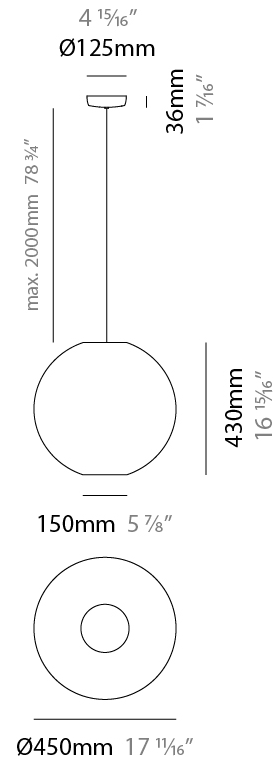

PROJECT	_____
TYPE	_____
SPECIFIER	_____
QUANTITY	_____
DATE	_____

LLUNA SUSPENSION

D111102- _____

base number   Finish Options   Finish Options

1. To build a product code in our configurator select the specify button on the base model # product page
2. To build a manual product code on this datasheet choose from the options listed below in blue font and add the suffix to the base model #

GENERAL

Series: Lluna
Brand: Ole
Division: Design
Mounting Type: Suspension
Mounting Location: Ceiling
Subcategory: Up/Down Light

PHYSICAL

Shape: Sphere
Diameter (mm): 450
Diameter (in): 17 ¹¹/₁₆"
Height (mm): 430
Height (in): 16 ¹⁵/₁₆"
Max. Overall Height (mm): 2430
Max. Overall Height (in): 95 ¹¹/₁₆"
Light Distribution: Omnidirectional
Fixture Finish: BEI / BLK / BLU / COG / DGN / GRY / MRN / MOC / MUS / OLV / SIL / STN / TER / WHI
Holder Finish: MWH / MBK
Fixture Material: Fabric Cord / Metal
Cable Details: 2000mm Cable
Upon Request: Other fabric cord colors available upon request (see downloadable finish chart)

ELECTRICAL

Number of Lamps: 1
Lamp Type: LED Retrofit
Lamp Shape: A19
Bulb Included: Bulb Not Included
Max. Wattage Per Lamp (W): 15
Lamp Base: E26
Input Voltage (V): 120
Upon Request: 277Vac / GU24

LED

OPTICAL

RATINGS AND CERTIFICATIONS

Certified By: Certified for North American Standards
IP rating: IP20