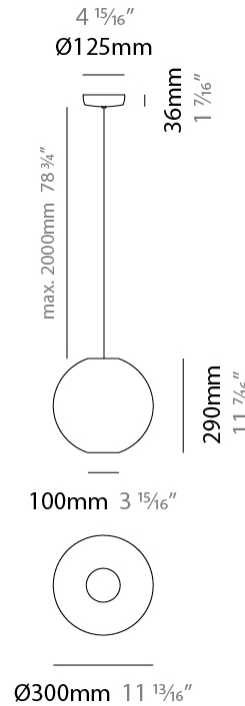

LLUNA SUSPENSION

D111101- -

base number   Finish   Finish
Options   Options   Options

1. To build a product code in our configurator select the specify button on the base model # product page
2. To build a manual product code on this datasheet choose from the options listed below in blue font and add the suffix to the base model #

GENERAL

Series: Lluna
Brand: Ole
Division: Design
Mounting Type: Suspension
Mounting Location: Ceiling
Subcategory: Up/Down Light

PHYSICAL

Shape: Sphere
Diameter (mm): 300
Diameter (in): 11 ¹³/₁₆"
Height (mm): 290
Height (in): 11 ⁷/₁₆"
Max. Overall Height (mm): 2290
Max. Overall Height (in): 90 ³/₁₆"
Light Distribution: Omnidirectional
Fixture Finish: BEI / BLK / BLU / COG / DGN / GRY / MRN / MOC / MUS / OLV / SIL / STN / TER / WHI
Holder Finish: MWH / MBK
Fixture Material: Fabric Cord / Metal
Cable Details: 2000mm Cable
Upon Request: Other fabric cord colors available upon request (see downloadable finish chart)

ELECTRICAL

Number of Lamps: 1
Lamp Type: LED Retrofit
Lamp Shape: A19
Bulb Included: Bulb Not Included
Max. Wattage Per Lamp (W): 15
Lamp Base: E26
Input Voltage (V): 120
Upon Request: 277Vac / GU24

LED

OPTICAL

RATINGS AND CERTIFICATIONS

Certified By: Certified for North American Standards
IP rating: IP20