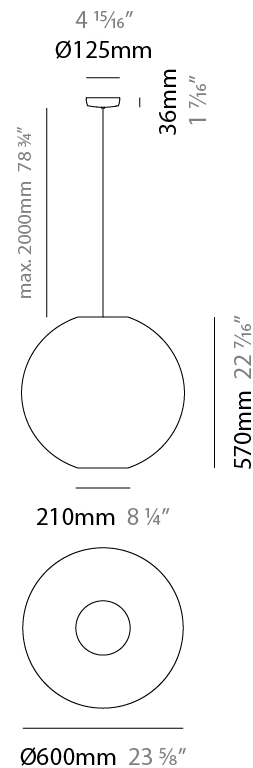

LLUNA SUSPENSION

D111103-

base number   Finish Options   Finish Options

1. To build a product code in our configurator select the specify button on the base model # product page
2. To build a manual product code on this datasheet choose from the options listed below in blue font and add the suffix to the base model #

GENERAL

Series: Lluna
Brand: Ole
Division: Design
Mounting Type: Suspension
Mounting Location: Ceiling
Subcategory: Up/Down Light

PHYSICAL

Shape: Sphere
Diameter (mm): 600
Diameter (in): 23 ⁵/₈
Height (mm): 570
Height (in): 22 ⁷/₁₆
Max. Overall Height (mm): 2570
Max. Overall Height (in): 101 ³/₁₆
Light Distribution: Omnidirectional
Fixture Finish: [BEI](#) / [BLK](#) / [BLU](#) / [COG](#) / [DGN](#) / [GRY](#) / [MRN](#) / [MOC](#) / [MUS](#) / [OLV](#) / [SIL](#) / [STN](#) / [TER](#) / [WHI](#)
Holder Finish: [MWH](#) / [MBK](#)
Fixture Material: Fabric Cord / Metal
Cable Details: 2000mm Cable
Upon Request: Other fabric cord colors available upon request (see downloadable finish chart)

ELECTRICAL

Number of Lamps: 1
Lamp Type: LED Retrofit
Lamp Shape: A19
Bulb Included: Bulb Not Included
Max. Wattage Per Lamp (W): 15
Lamp Base: E26
Input Voltage (V): 120
Upon Request: 277Vac / GU24

LED

OPTICAL

RATINGS AND CERTIFICATIONS

Certified By: Certified for North American Standards
IP rating: IP20