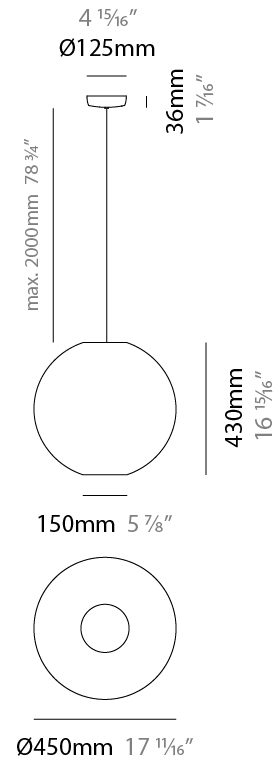

LLUNA SUSPENSION

D111102-

base number   Finish Options   Finish Options

1. To build a product code in our configurator select the specify button on the base model # product page
2. To build a manual product code on this datasheet choose from the options listed below in blue font and add the suffix to the base model #

GENERAL

Series: Lluna
Brand: Ole
Division: Design
Mounting Type: Suspension
Mounting Location: Ceiling
Subcategory: Up/Down Light

PHYSICAL

Shape: Sphere
Diameter (mm): 450
Diameter (in): 17 ¹¹/₁₆
Height (mm): 430
Height (in): 16 ¹⁵/₁₆
Max. Overall Height (mm): 2430
Max. Overall Height (in): 95 ¹¹/₁₆
Light Distribution: Omnidirectional
Fixture Finish: BEI / BLK / BLU / COG / DGN / GRY / MRN / MOC / MUS / OLV / SIL / STN / TER / WHI
Holder Finish: MWH / MBK
Fixture Material: Fabric Cord / Metal
Cable Details: 2000mm Cable
Upon Request: Other fabric cord colors available upon request (see downloadable finish chart)

ELECTRICAL

Number of Lamps: 1
Lamp Type: LED Retrofit
Lamp Shape: A19
Bulb Included: Bulb Not Included
Max. Wattage Per Lamp (W): 15
Lamp Base: E26
Input Voltage (V): 120
Upon Request: 277Vac / GU24

LED

OPTICAL

RATINGS AND CERTIFICATIONS

Certified By: Certified for North American Standards
IP rating: IP20

PROJECT
TYPE
SPECIFIER
QUANTITY
DATE