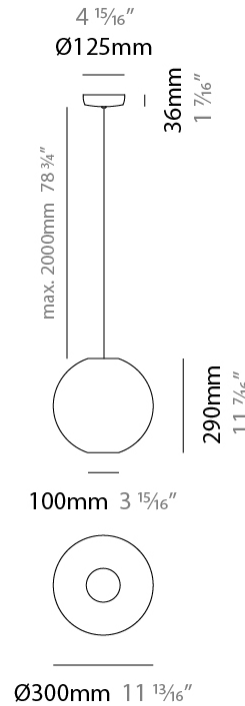

PROJECT	_____
TYPE	_____
SPECIFIER	_____
QUANTITY	_____
DATE	_____

LLUNA SUSPENSION

D111101- _____ - _____
base number   Finish   Finish
                          Options   Options

1. To build a product code in our configurator select the specify button on the base model # product page
2. To build a manual product code on this datasheet choose from the options listed below in blue font and add the suffix to the base model #

GENERAL

Series: Lluna
Brand: Ole
Division: Design
Mounting Type: Suspension
Mounting Location: Ceiling
Subcategory: Up/Down Light

PHYSICAL

Shape: Sphere
Diameter (mm): 300
Diameter (in): 11 ¹³/₁₆
Height (mm): 290
Height (in): 11 ⁷/₁₆
Max. Overall Height (mm): 2290
Max. Overall Height (in): 90 ³/₁₆
Light Distribution: Omnidirectional
Fixture Finish: [BEI](#) / [BLK](#) / [BLU](#) / [COG](#) / [DGN](#) / [GRY](#) / [MRN](#) / [MOC](#) / [MUS](#) / [OLV](#) / [SIL](#) / [STN](#) / [TER](#) / [WHI](#)
Holder Finish: [MWH](#) / [MBK](#)
Fixture Material: Fabric Cord / Metal
Cable Details: 2000mm Cable
Upon Request: Other fabric cord colors available upon request (see downloadable finish chart)

ELECTRICAL

Number of Lamps: 1
Lamp Type: LED Retrofit
Lamp Shape: A19
Bulb Included: Bulb Not Included
Max. Wattage Per Lamp (W): 15
Lamp Base: E26
Input Voltage (V): 120
Upon Request: 277Vac / GU24

LED

OPTICAL

RATINGS AND CERTIFICATIONS

Certified By: Certified for North American Standards
IP rating: IP20