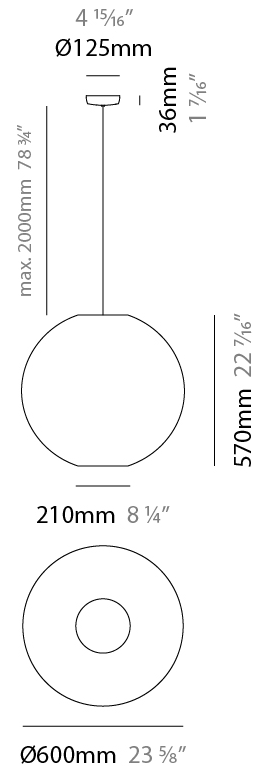

PROJECT	_____
TYPE	_____
SPECIFIER	_____
QUANTITY	_____
DATE	_____

LLUNA SUSPENSION

D111103-

base number	Finish Options	Finish Options

1. To build a product code in our configurator select the specify button on the base model # product page
2. To build a manual product code on this datasheet choose from the options listed below in blue font and add the suffix to the base model #

GENERAL

Series: Lluna
Brand: Ole
Division: Design
Mounting Type: Suspension
Mounting Location: Ceiling
Subcategory: Up/Down Light

PHYSICAL

Shape: Sphere
Diameter (mm): 600
Diameter (in): 23 5/8
Height (mm): 570
Height (in): 22 7/16
Max. Overall Height (mm): 2570
Max. Overall Height (in): 101 3/16
Light Distribution: Omnidirectional
Fixture Finish: BEI / BLK / BLU / COG / DGN / GRY / MRN / MOC / MUS / OLV / SIL / STN / TER / WHI
Holder Finish: MWH / MBK
Fixture Material: Fabric Cord / Metal
Cable Details: 2000mm Cable
Upon Request: Other fabric cord colors available upon request (see downloadable finish chart)

ELECTRICAL

Number of Lamps: 1
Lamp Type: LED Retrofit
Lamp Shape: A19
Bulb Included: Bulb Not Included
Max. Wattage Per Lamp (W): 15
Lamp Base: E26
Input Voltage (V): 120
Upon Request: 277Vac / GU24

LED

OPTICAL

RATINGS AND CERTIFICATIONS

Certified By: Certified for North American Standards
IP rating: IP20