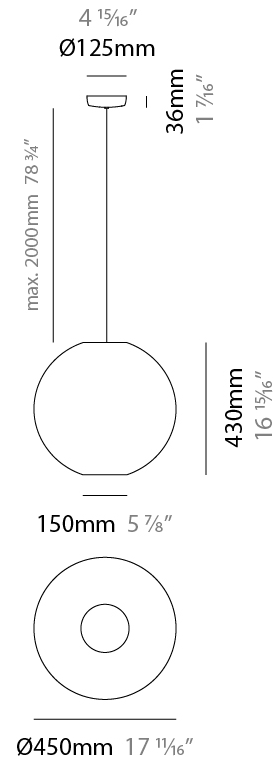

LLUNA SUSPENSION

D111102-

base number   Finish Options   Finish Options

1. To build a product code in our configurator select the specify button on the base model # product page
2. To build a manual product code on this datasheet choose from the options listed below in blue font and add the suffix to the base model #

GENERAL

Series: Lluna
Brand: Ole
Division: Design
Mounting Type: Suspension
Mounting Location: Ceiling
Subcategory: Up/Down Light

PHYSICAL

Shape: Sphere
Diameter (mm): 450
Diameter (in): 17 ¹¹/₁₆"
Height (mm): 430
Height (in): 16 ¹⁵/₁₆"
Max. Overall Height (mm): 2430
Max. Overall Height (in): 95 ¹¹/₁₆"
Light Distribution: Omnidirectional
Fixture Finish: [BEI](#) / [BLK](#) / [BLU](#) / [COG](#) / [DGN](#) / [GRY](#) / [MRN](#) / [MOC](#) / [MUS](#) / [OLV](#) / [SIL](#) / [STN](#) / [TER](#) / [WHI](#)
Holder Finish: [MWH](#) / [MBK](#)
Fixture Material: Fabric Cord / Metal
Cable Details: 2000mm Cable
Upon Request: Other fabric cord colors available upon request (see downloadable finish chart)

ELECTRICAL

Number of Lamps: 1
Lamp Type: LED Retrofit
Lamp Shape: A19
Bulb Included: Bulb Not Included
Max. Wattage Per Lamp (W): 15
Lamp Base: E26
Input Voltage (V): 120
Upon Request: 277Vac / GU24

LED

OPTICAL

RATINGS AND CERTIFICATIONS

Certified By: Certified for North American Standards
IP rating: IP20

PROJECT
TYPE
SPECIFIER
QUANTITY
DATE