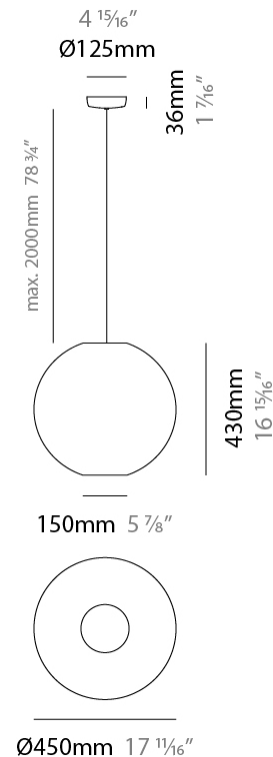

PROJECT
TYPE
SPECIFIER
QUANTITY
DATE

LLUNA SUSPENSION

D111102-

base number Finish
Options

1. To build a product code in our configurator select the specify button on the base model # product page
2. To build a manual product code on this datasheet choose from the options listed below in blue font and add the suffix to the base model #

GENERAL

Series: Lluna
Partner: Ole
Division: Design
Installation: Suspension
Product Type: Pendant
Mounting Location: Ceiling

PHYSICAL

Shape: Sphere
Diameter (mm): 450
Diameter (in): 17 ¹¹/₁₆
Height (mm): 430
Height (in): 16 ¹⁵/₁₆
Max. Overall Height (mm): 2430
Max. Overall Height (in): 95 ¹¹/₁₆
Fixture Finish: BEI / BLK / BLU / COG / DGN / GRY / MRN / MOC / MUS / OLV / SIL / STN / TER / WHI
Holder Finish: MBK
Fixture Material: Fabric Cord / Metal
Primary Material: Fabric - Recycled
Cable Details: 2000mm Cable
Upon Request: Other fabric cord colors available upon request (see downloadable finish chart) Matte White Holder

ELECTRICAL

Number of Lamps: 1
Lamp Type: LED Retrofit
Lamp Shape: A19
Bulb Included: Bulb Not Included
Max. Wattage Per Lamp (W): 15
Lamp Base: E26
Input Voltage (V): 120
Upon Request: 277Vac / GU24

LED

OPTICAL

RATINGS AND CERTIFICATIONS

Certified By: Certified for North American Standards
IP rating: IP20