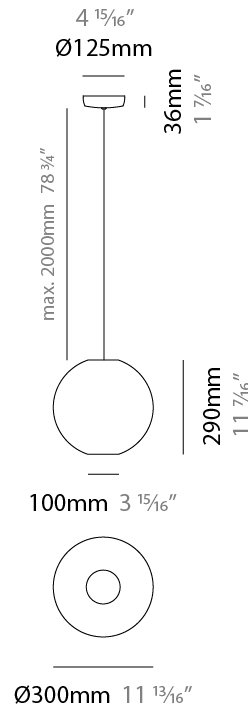

PROJECT	
TYPE	
SPECIFIER	
QUANTITY	
DATE	

LLUNA SUSPENSION

D111101-

base number Finish
Options

1. To build a product code in our configurator select the specify button on the base model # product page
2. To build a manual product code on this datasheet choose from the options listed below in blue font and add the suffix to the base model #

GENERAL

Series: Lluna
Partner: Ole
Division: Design
Installation: Suspension
Product Type: Pendant
Mounting Location: Ceiling

PHYSICAL

Shape: Sphere
Diameter (mm): 300
Diameter (in): 11 ¹³/₁₆
Height (mm): 290
Height (in): 11 ⁷/₁₆
Max. Overall Height (mm): 2290
Max. Overall Height (in): 90 ³/₁₆
Fixture Finish: BEI / BLK / BLU / COG / DGN / GRY / MRN / MOC / MUS / OLV / SIL / STN / TER / WHI
Holder Finish: MBK
Fixture Material: Fabric Cord / Metal
Primary Material: Fabric - Recycled
Cable Details: 2000mm Cable
Upon Request: Other fabric cord colors available upon request (see downloadable finish chart) Matte White Holder

ELECTRICAL

Number of Lamps: 1
Lamp Type: LED Retrofit
Lamp Shape: A19
Bulb Included: Bulb Not Included
Max. Wattage Per Lamp (W): 15
Lamp Base: E26
Input Voltage (V): 120
Upon Request: 277Vac / GU24

LED

OPTICAL

RATINGS AND CERTIFICATIONS

Certified By: Certified for North American Standards
IP rating: IP20