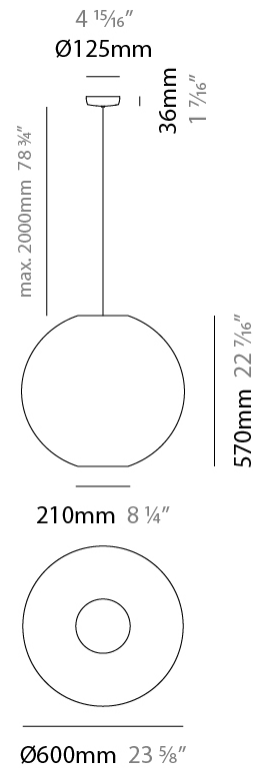

PROJECT	_____
TYPE	_____
SPECIFIER	_____
QUANTITY	_____
DATE	_____

LLUNA SUSPENSION

D111103-

base number   Finish
Options

1. To build a product code in our configurator select the specify button on the base model # product page
2. To build a manual product code on this datasheet choose from the options listed below in blue font and add the suffix to the base model #

GENERAL

Series: Lluna
Partner: Ole
Division: Design
Installation: Suspension
Product Type: Pendant
Mounting Location: Ceiling

PHYSICAL

Shape: Sphere
Diameter (mm): 600
Diameter (in): 23 5/8
Height (mm): 570
Height (in): 22 7/16
Max. Overall Height (mm): 2570
Max. Overall Height (in): 101 3/16

Fixture Finish: BEI / BLK / BLU / COG / DGN / GRY / MRN / MOC / MUS / OLV / SIL / STN / TER / WHI

Holder Finish: MBK
Fixture Material: Fabric Cord / Metal
Primary Material: Fabric - Recycled
Cable Details: 2000mm Cable

Upon Request: Other fabric cord colors available upon request (see downloadable finish chart) Matte White Holder

ELECTRICAL

Number of Lamps: 1
Lamp Type: LED Retrofit
Lamp Shape: A19
Bulb Included: Bulb Not Included
Max. Wattage Per Lamp (W): 15
Lamp Base: E26
Input Voltage (V): 120
Upon Request: 277Vac / GU24

LED

OPTICAL

RATINGS AND CERTIFICATIONS

Certified By: Certified for North American Standards
IP rating: IP20