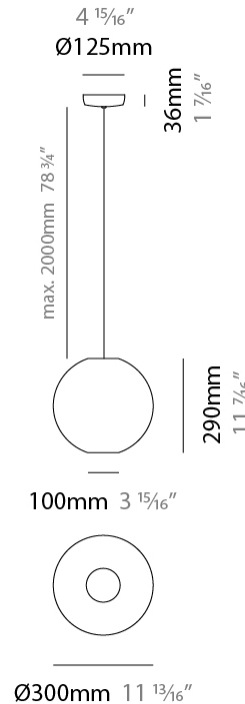

PROJECT	
TYPE	
SPECIFIER	
QUANTITY	
DATE	

LLUNA SUSPENSION

D111101- -

base number   Finish Options   Finish Options

1. To build a product code in our configurator select the specify button on the base model # product page
2. To build a manual product code on this datasheet choose from the options listed below in blue font and add the suffix to the base model #

GENERAL

Series: Lluna

Brand: Ole

Division: Design

Mounting Type: Suspension

Mounting Location: Ceiling

Subcategory: Up/Down Light

PHYSICAL

Shape: Sphere

Diameter (mm): 300

Diameter (in): 11 ¹³/₁₆

Height (mm): 290

Height (in): 11 ⁷/₁₆

Max. Overall Height (mm): 2290

Max. Overall Height (in): 90 ³/₁₆

Light Distribution: Omnidirectional

Fixture Finish: [BEI](#) / [BLK](#) / [BLU](#) / [COG](#) / [DGN](#) / [GRY](#) / [MRN](#) / [MOC](#) / [MUS](#) / [OLV](#) / [SIL](#) / [STN](#) / [TER](#) / [WHI](#)

Holder Finish: [MWH](#) / [MBK](#)

Fixture Material: Fabric Cord / Metal

Cable Details: 2000mm Cable

Upon Request: Other fabric cord colors available upon request (see downloadable finish chart)

ELECTRICAL

Number of Lamps: 1

Lamp Type: LED Retrofit

Lamp Shape: A19

Bulb Included: Bulb Not Included

Max. Wattage Per Lamp (W): 15

Lamp Base: E26

Input Voltage (V): 120

Upon Request: 277Vac / GU24

LED

OPTICAL

RATINGS AND CERTIFICATIONS

Certified By: Certified for North American Standards

IP rating: IP20