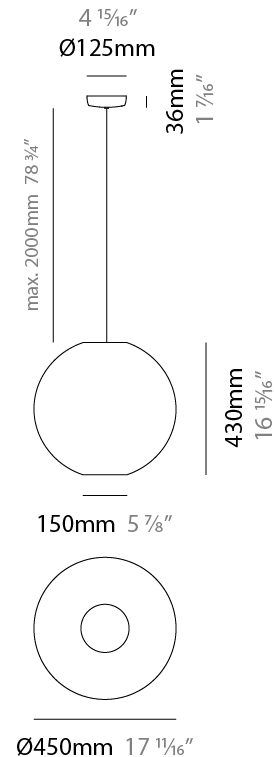

LLUNA SUSPENSION

D111102-

base number   Finish Options   Finish Options

1. To build a product code in our configurator select the specify button on the base model # product page
2. To build a manual product code on this datasheet choose from the options listed below in blue font and add the suffix to the base model #

GENERAL

Series: Lluna
Brand: Ole
Division: Design
Mounting Type: Suspension
Mounting Location: Ceiling
Subcategory: Up/Down Light

PHYSICAL

Shape: Sphere
Diameter (mm): 450
Diameter (in): 17 ¹¹/₁₆
Height (mm): 430
Height (in): 16 ¹⁵/₁₆
Max. Overall Height (mm): 2430
Max. Overall Height (in): 95 ¹¹/₁₆
Light Distribution: Omnidirectional
Fixture Finish: BEI / BLK / BLU / COG / DGN / GRY / MRN / MOC / MUS / OLV / SIL / STN / TER / WHI
Holder Finish: MWH / MBK
Fixture Material: Fabric Cord / Metal
Cable Details: 2000mm Cable
Upon Request: Other fabric cord colors available upon request (see downloadable finish chart)

ELECTRICAL

Number of Lamps: 1
Lamp Type: LED Retrofit
Lamp Shape: A19
Bulb Included: Bulb Not Included
Max. Wattage Per Lamp (W): 15
Lamp Base: E26
Input Voltage (V): 120
Upon Request: 277Vac / GU24

LED

OPTICAL

RATINGS AND CERTIFICATIONS

Certified By: Certified for North American Standards
IP rating: IP20

PROJECT
TYPE
SPECIFIER
QUANTITY
DATE