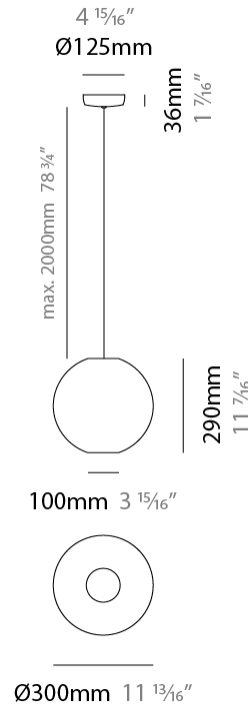

PROJECT	
TYPE	
SPECIFIER	
QUANTITY	
DATE	

LLUNA SUSPENSION

D111101-

base number	Finish Options	Finish Options

1. To build a product code in our configurator select the specify button on the base model # product page
2. To build a manual product code on this datasheet choose from the options listed below in blue font and add the suffix to the base model #

GENERAL

Series: Lluna
Brand: Ole
Division: Design
Mounting Type: Suspension
Mounting Location: Ceiling
Subcategory: Up/Down Light

PHYSICAL

Shape: Sphere
Diameter (mm): 300
Diameter (in): 11 ¹³/₁₆
Height (mm): 290
Height (in): 11 ⁷/₁₆
Max. Overall Height (mm): 2290
Max. Overall Height (in): 90 ³/₁₆
Light Distribution: Omnidirectional
Fixture Finish: BEI / BLK / BLU / COG / DGN / GRY / MRN / MOC / MUS / OLV / SIL / STN / TER / WHI
Holder Finish: MWH / MBK
Fixture Material: Fabric Cord / Metal
Cable Details: 2000mm Cable
Upon Request: Other fabric cord colors available upon request (see downloadable finish chart)

ELECTRICAL

Number of Lamps: 1
Lamp Type: LED Retrofit
Lamp Shape: A19
Bulb Included: Bulb Not Included
Max. Wattage Per Lamp (W): 15
Lamp Base: E26
Input Voltage (V): 120
Upon Request: 277Vac / GU24

LED

OPTICAL

RATINGS AND CERTIFICATIONS

Certified By: Certified for North American Standards
IP rating: IP20