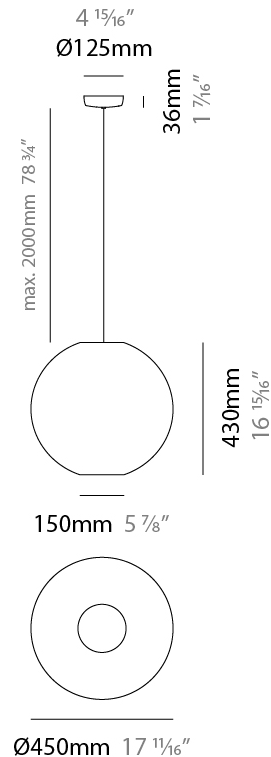

LLUNA SUSPENSION

D111102-

base number   Finish Options   Finish Options

1. To build a product code in our configurator select the specify button on the base model # product page
2. To build a manual product code on this datasheet choose from the options listed below in blue font and add the suffix to the base model #

GENERAL

Series: Lluna
Brand: Ole
Division: Design
Mounting Type: Suspension
Mounting Location: Ceiling
Subcategory: Up/Down Light

PHYSICAL

Shape: Sphere
Diameter (mm): 450
Diameter (in): 17 ¹¹/₁₆
Height (mm): 430
Height (in): 16 ¹⁵/₁₆
Max. Overall Height (mm): 2430
Max. Overall Height (in): 95 ¹¹/₁₆
Light Distribution: Omnidirectional
Fixture Finish: BEI / BLK / BLU / COG / DGN / GRY / MRN / MOC / MUS / OLV / SIL / STN / TER / WHI
Holder Finish: MWH / MBK
Fixture Material: Fabric Cord / Metal
Cable Details: 2000mm Cable
Upon Request: Other fabric cord colors available upon request (see downloadable finish chart)

ELECTRICAL

Number of Lamps: 1
Lamp Type: LED Retrofit
Lamp Shape: A19
Bulb Included: Bulb Not Included
Max. Wattage Per Lamp (W): 15
Lamp Base: E26
Input Voltage (V): 120
Upon Request: 277Vac / GU24

LED

OPTICAL

RATINGS AND CERTIFICATIONS

Certified By: Certified for North American Standards
IP rating: IP20

PROJECT
TYPE
SPECIFIER
QUANTITY
DATE