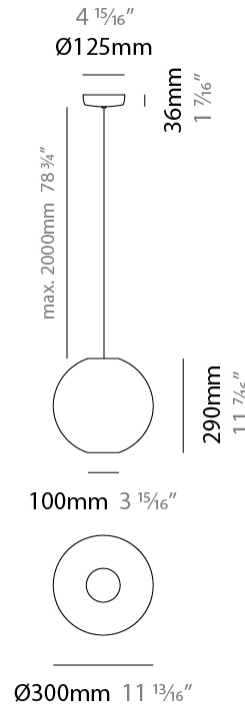

PROJECT	_____
TYPE	_____
SPECIFIER	_____
QUANTITY	_____
DATE	_____

LLUNA SUSPENSION

D111101- _____ - _____
base number   Finish   Finish
                          Options   Options

1. To build a product code in our configurator select the specify button on the base model # product page
2. To build a manual product code on this datasheet choose from the options listed below in blue font and add the suffix to the base model #

GENERAL

Series: Lluna
Brand: Ole
Division: Design
Mounting Type: Suspension
Mounting Location: Ceiling
Subcategory: Up/Down Light

PHYSICAL

Shape: Sphere
Diameter (mm): 300
Diameter (in): 11 ¹³/₁₆"
Height (mm): 290
Height (in): 11 ⁷/₁₆"
Max. Overall Height (mm): 2290
Max. Overall Height (in): 90 ³/₁₆"
Light Distribution: Omnidirectional
Fixture Finish: [BEI](#) / [BLK](#) / [BLU](#) / [COG](#) / [DGN](#) / [GRY](#) / [MRN](#) / [MOC](#) / [MUS](#) / [OLV](#) / [SIL](#) / [STN](#) / [TER](#) / [WHI](#)
Holder Finish: [MWH](#) / [MBK](#)
Fixture Material: Fabric Cord / Metal
Cable Details: 2000mm Cable
Upon Request: Other fabric cord colors available upon request (see downloadable finish chart)

ELECTRICAL

Number of Lamps: 1
Lamp Type: LED Retrofit
Lamp Shape: A19
Bulb Included: Bulb Not Included
Max. Wattage Per Lamp (W): 15
Lamp Base: E26
Input Voltage (V): 120
Upon Request: 277Vac / GU24

LED

OPTICAL

RATINGS AND CERTIFICATIONS

Certified By: Certified for North American Standards
IP rating: IP20