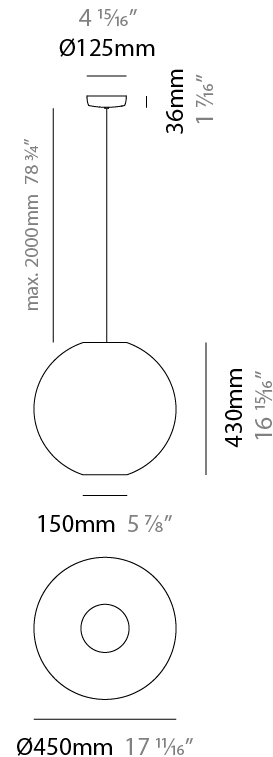

PROJECT	
TYPE	
SPECIFIER	
QUANTITY	
DATE	

LLUNA SUSPENSION

D111102-

base number   Finish Options   Finish Options

1. To build a product code in our configurator select the specify button on the base model # product page
2. To build a manual product code on this datasheet choose from the options listed below in blue font and add the suffix to the base model #

GENERAL

Series: Lluna
Brand: Ole
Division: Design
Mounting Type: Suspension
Mounting Location: Ceiling
Subcategory: Up/Down Light

PHYSICAL

Shape: Sphere
Diameter (mm): 450
Diameter (in): 17 ¹¹/₁₆
Height (mm): 430
Height (in): 16 ¹⁵/₁₆
Max. Overall Height (mm): 2430
Max. Overall Height (in): 95 ¹¹/₁₆
Light Distribution: Omnidirectional
Fixture Finish: BEI / BLK / BLU / COG / DGN / GRY / MRN / MOC / MUS / OLV / SIL / STN / TER / WHI
Holder Finish: MWH / MBK
Fixture Material: Fabric Cord / Metal
Cable Details: 2000mm Cable
Upon Request: Other fabric cord colors available upon request (see downloadable finish chart)

ELECTRICAL

Number of Lamps: 1
Lamp Type: LED Retrofit
Lamp Shape: A19
Bulb Included: Bulb Not Included
Max. Wattage Per Lamp (W): 15
Lamp Base: E26
Input Voltage (V): 120
Upon Request: 277Vac / GU24

LED

OPTICAL

RATINGS AND CERTIFICATIONS

Certified By: Certified for North American Standards
IP rating: IP20