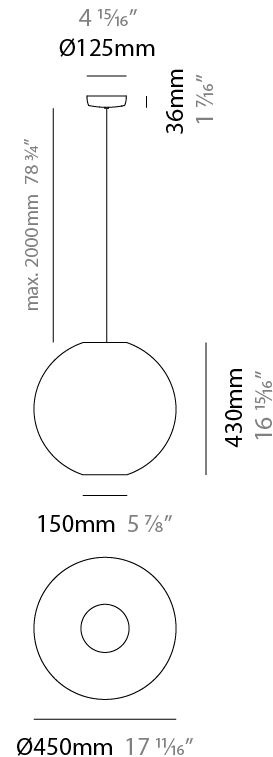

LLUNA SUSPENSION

D111102-

base number   Finish Options   Finish Options

1. To build a product code in our configurator select the specify button on the base model # product page
2. To build a manual product code on this datasheet choose from the options listed below in blue font and add the suffix to the base model #

GENERAL

Series: Lluna
Brand: Ole
Division: Design
Mounting Type: Suspension
Mounting Location: Ceiling
Subcategory: Up/Down Light

PHYSICAL

Shape: Sphere
Diameter (mm): 450
Diameter (in): 17 ¹¹/₁₆"
Height (mm): 430
Height (in): 16 ¹⁵/₁₆"
Max. Overall Height (mm): 2430
Max. Overall Height (in): 95 ¹¹/₁₆"
Light Distribution: Omnidirectional
Fixture Finish: BEI / BLK / BLU / COG / DGN / GRY / MRN / MOC / MUS / OLV / SIL / STN / TER / WHI
Holder Finish: MWH / MBK
Fixture Material: Fabric Cord / Metal
Cable Details: 2000mm Cable
Upon Request: Other fabric cord colors available upon request (see downloadable finish chart)

ELECTRICAL

Number of Lamps: 1
Lamp Type: LED Retrofit
Lamp Shape: A19
Bulb Included: Bulb Not Included
Max. Wattage Per Lamp (W): 15
Lamp Base: E26
Input Voltage (V): 120
Upon Request: 277Vac / GU24

LED

OPTICAL

RATINGS AND CERTIFICATIONS

Certified By: Certified for North American Standards
IP rating: IP20

PROJECT
TYPE
SPECIFIER
QUANTITY
DATE