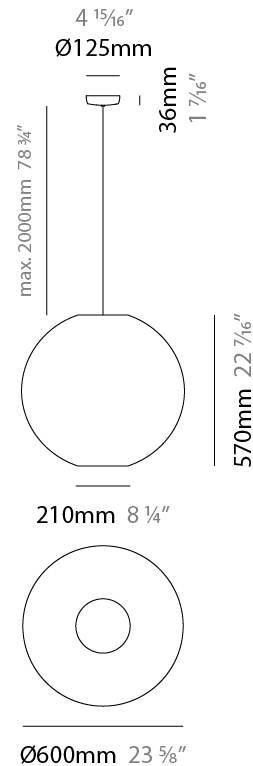

PROJECT
TYPE
SPECIFIER
QUANTITY
DATE

LLUNA SUSPENSION

D111103-

base number	Finish Options	Finish Options

1. To build a product code in our configurator select the specify button on the base model # product page
2. To build a manual product code on this datasheet choose from the options listed below in blue font and add the suffix to the base model #

GENERAL

Series: Lluna
Brand: Ole
Division: Design
Mounting Type: Suspension
Mounting Location: Ceiling
Subcategory: Up/Down Light

PHYSICAL

Shape: Sphere
Diameter (mm): 600
Diameter (in): 23 5/8
Height (mm): 570
Height (in): 22 7/16
Max. Overall Height (mm): 2570
Max. Overall Height (in): 101 3/16
Light Distribution: Omnidirectional
Fixture Finish: BEI / BLK / BLU / COG / DGN / GRY / MRN / MOC / MUS / OLV / SIL / STN / TER / WHI
Holder Finish: MWH / MBK
Fixture Material: Fabric Cord / Metal
Cable Details: 2000mm Cable
Upon Request: Other fabric cord colors available upon request (see downloadable finish chart)

ELECTRICAL

Number of Lamps: 1
Lamp Type: LED Retrofit
Lamp Shape: A19
Bulb Included: Bulb Not Included
Max. Wattage Per Lamp (W): 15
Lamp Base: E26
Input Voltage (V): 120
Upon Request: 277Vac / GU24

LED

OPTICAL

RATINGS AND CERTIFICATIONS

Certified By: Certified for North American Standards
IP rating: IP20