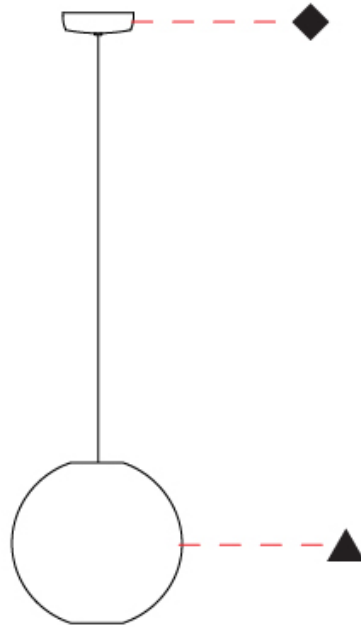

LLUNA SUSPENSION

D111101-

PROJECT	_____
TYPE	_____
SPECIFIER	_____
QUANTITY	_____
DATE	_____

D