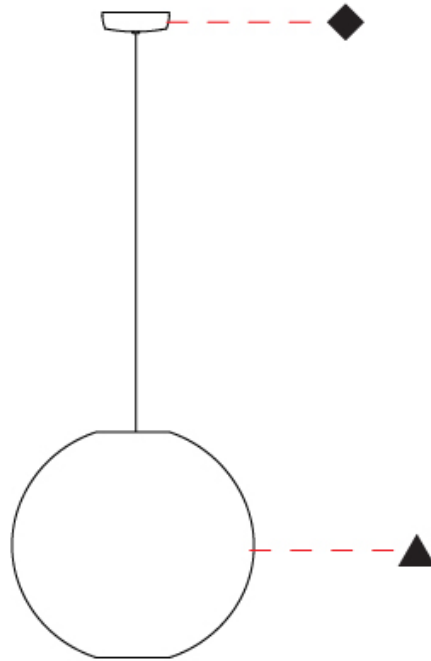

LLUNA SUSPENSION

D111102-

PROJECT

TYPE

SPECIFIER

QUANTITY

DATE

D