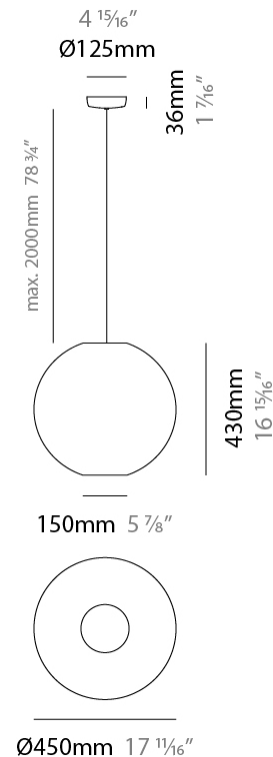

PROJECT	_____
TYPE	_____
SPECIFIER	_____
QUANTITY	_____
DATE	_____

LLUNA SUSPENSION

D111102-

base number Finish
Options

1. To build a product code in our configurator select the specify button on the base model # product page
2. To build a manual product code on this datasheet choose from the options listed below in blue font and add the suffix to the base model #

GENERAL

Series: Lluna
Partner: Ole
Division: Design
Installation: Suspension
Product Type: Pendant
Mounting Location: Ceiling

PHYSICAL

Shape: Sphere
Diameter (mm): 450
Diameter (in): 17 ¹¹/₁₆
Height (mm): 430
Height (in): 16 ¹⁵/₁₆
Max. Overall Height (mm): 2430
Max. Overall Height (in): 95 ¹¹/₁₆
Fixture Finish: BEI / BLK / BLU / COG / DGN / GRY / MRN / MOC / MUS / OLV / SIL / STN / TER / WHI
Holder Finish: MBK
Fixture Material: Fabric Cord / Metal
Primary Material: Fabric - Recycled
Cable Details: 2000mm Cable
Upon Request: Other fabric cord colors available upon request (see downloadable finish chart) Matte White Holder

ELECTRICAL

Number of Lamps: 1
Lamp Type: LED Retrofit
Lamp Shape: A19
Bulb Included: Bulb Not Included
Max. Wattage Per Lamp (W): 15
Lamp Base: E26
Input Voltage (V): 120
Upon Request: 277Vac / GU24

LED

OPTICAL

RATINGS AND CERTIFICATIONS

Certified By: Certified for North American Standards
IP rating: IP20