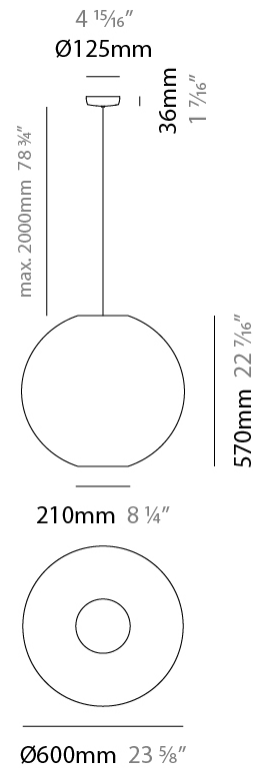

PROJECT	_____
TYPE	_____
SPECIFIER	_____
QUANTITY	_____
DATE	_____

LLUNA SUSPENSION

D111103-

base number   Finish
Options

1. To build a product code in our configurator select the specify button on the base model # product page
2. To build a manual product code on this datasheet choose from the options listed below in blue font and add the suffix to the base model #

GENERAL

Series: LLuna
Partner: Ole
Division: Design
Installation: Suspension
Product Type: Pendant
Mounting Location: Ceiling

PHYSICAL

Shape: Sphere
Diameter (mm): 600
Diameter (in): 23 5/8
Height (mm): 570
Height (in): 22 7/16
Max. Overall Height (mm): 2570
Max. Overall Height (in): 101 3/16

Fixture Finish: BEI / BLK / BLU / COG / DGN / GRY / MRN / MOC / MUS / OLV / SIL / STN / TER / WHI

Holder Finish: MBK
Fixture Material: Fabric Cord / Metal
Primary Material: Fabric - Recycled
Cable Details: 2000mm Cable

Upon Request: Other fabric cord colors available upon request (see downloadable finish chart) Matte White Holder

ELECTRICAL

Number of Lamps: 1
Lamp Type: LED Retrofit
Lamp Shape: A19
Bulb Included: Bulb Not Included
Max. Wattage Per Lamp (W): 15
Lamp Base: E26
Input Voltage (V): 120
Upon Request: 277Vac / GU24

LED

OPTICAL

RATINGS AND CERTIFICATIONS

Certified By: Certified for North American Standards
IP rating: IP20