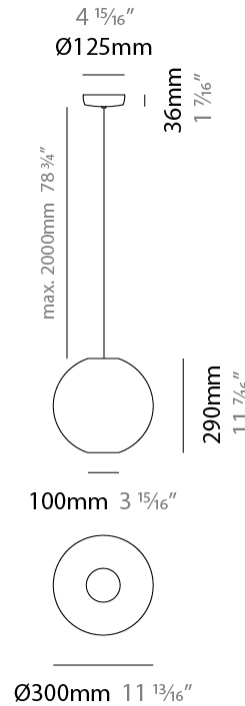

PROJECT	_____
TYPE	_____
SPECIFIER	_____
QUANTITY	_____
DATE	_____

LLUNA SUSPENSION

D111101- -

base number	Finish Options	Finish Options

1. To build a product code in our configurator select the specify button on the base model # product page
2. To build a manual product code on this datasheet choose from the options listed below in blue font and add the suffix to the base model #

GENERAL

Series: Lluna
Brand: Ole
Division: Design
Mounting Type: Suspension
Mounting Location: Ceiling
Subcategory: Up/Down Light

PHYSICAL

Shape: Sphere
Diameter (mm): 300
Diameter (in): 11 ¹³/₁₆
Height (mm): 290
Height (in): 11 ⁷/₁₆
Max. Overall Height (mm): 2290
Max. Overall Height (in): 90 ³/₁₆
Light Distribution: Omnidirectional
Fixture Finish: BEI / BLK / BLU / COG / DGN / GRY / MRN / MOC / MUS / OLV / SIL / STN / TER / WHI
Holder Finish: MWH / MBK
Fixture Material: Fabric Cord / Metal
Cable Details: 2000mm Cable
Upon Request: Other fabric cord colors available upon request (see downloadable finish chart)

ELECTRICAL

Number of Lamps: 1
Lamp Type: LED Retrofit
Lamp Shape: A19
Bulb Included: Bulb Not Included
Max. Wattage Per Lamp (W): 15
Lamp Base: E26
Input Voltage (V): 120
Upon Request: 277Vac / GU24

LED

OPTICAL

RATINGS AND CERTIFICATIONS

Certified By: Certified for North American Standards
IP rating: IP20