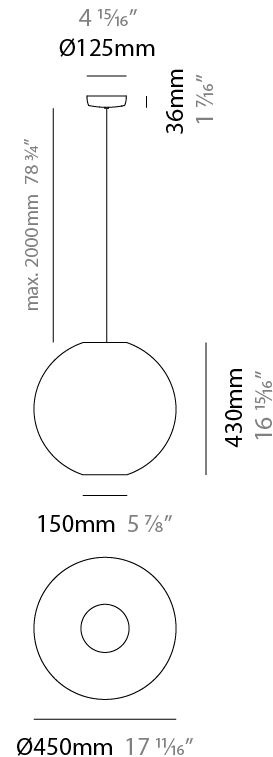

LLUNA SUSPENSION

D111102-

base number   Finish Options   Finish Options

1. To build a product code in our configurator select the specify button on the base model # product page
2. To build a manual product code on this datasheet choose from the options listed below in blue font and add the suffix to the base model #

GENERAL

Series: Lluna
Brand: Ole
Division: Design
Mounting Type: Suspension
Mounting Location: Ceiling
Subcategory: Up/Down Light

PHYSICAL

Shape: Sphere
Diameter (mm): 450
Diameter (in): 17 ¹¹/₁₆
Height (mm): 430
Height (in): 16 ¹⁵/₁₆
Max. Overall Height (mm): 2430
Max. Overall Height (in): 95 ¹¹/₁₆
Light Distribution: Omnidirectional
Fixture Finish: [BEI](#) / [BLK](#) / [BLU](#) / [COG](#) / [DGN](#) / [GRY](#) / [MRN](#) / [MOC](#) / [MUS](#) / [OLV](#) / [SIL](#) / [STN](#) / [TER](#) / [WHI](#)
Holder Finish: [MWH](#) / [MBK](#)
Fixture Material: Fabric Cord / Metal
Cable Details: 2000mm Cable
Upon Request: Other fabric cord colors available upon request (see downloadable finish chart)

ELECTRICAL

Number of Lamps: 1
Lamp Type: LED Retrofit
Lamp Shape: A19
Bulb Included: Bulb Not Included
Max. Wattage Per Lamp (W): 15
Lamp Base: E26
Input Voltage (V): 120
Upon Request: 277Vac / GU24

LED

OPTICAL

RATINGS AND CERTIFICATIONS

Certified By: Certified for North American Standards
IP rating: IP20

PROJECT
TYPE
SPECIFIER
QUANTITY
DATE