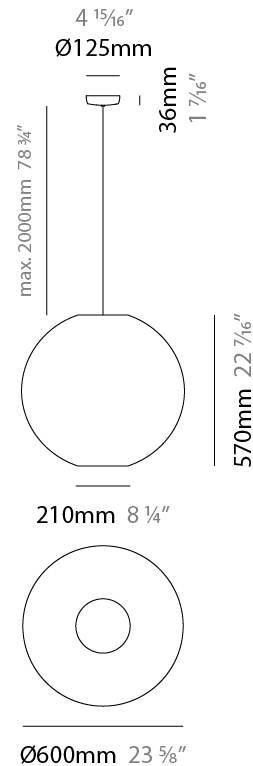

LLUNA SUSPENSION

D111103-

base number   Finish Options   Finish Options

1. To build a product code in our configurator select the specify button on the base model # product page
2. To build a manual product code on this datasheet choose from the options listed below in blue font and add the suffix to the base model #

GENERAL

Series: Lluna
Brand: Ole
Division: Design
Mounting Type: Suspension
Mounting Location: Ceiling
Subcategory: Up/Down Light

PHYSICAL

Shape: Sphere
Diameter (mm): 600
Diameter (in): 23 ⁵/₈
Height (mm): 570
Height (in): 22 ⁷/₁₆
Max. Overall Height (mm): 2570
Max. Overall Height (in): 101 ³/₁₆
Light Distribution: Omnidirectional
Fixture Finish: [BEI](#) / [BLK](#) / [BLU](#) / [COG](#) / [DGN](#) / [GRY](#) / [MRN](#) / [MOC](#) / [MUS](#) / [OLV](#) / [SIL](#) / [STN](#) / [TER](#) / [WHI](#)
Holder Finish: [MWH](#) / [MBK](#)
Fixture Material: Fabric Cord / Metal
Cable Details: 2000mm Cable
Upon Request: Other fabric cord colors available upon request (see downloadable finish chart)

ELECTRICAL

Number of Lamps: 1
Lamp Type: LED Retrofit
Lamp Shape: A19
Bulb Included: Bulb Not Included
Max. Wattage Per Lamp (W): 15
Lamp Base: E26
Input Voltage (V): 120
Upon Request: 277Vac / GU24

LED

OPTICAL

RATINGS AND CERTIFICATIONS

Certified By: Certified for North American Standards
IP rating: IP20