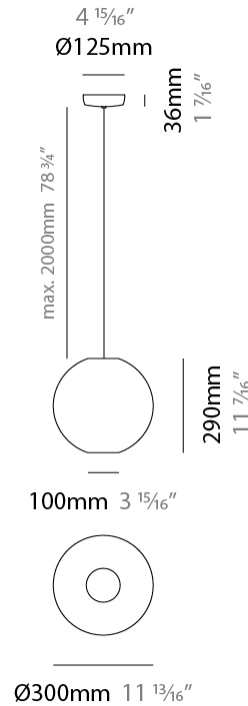

PROJECT	
TYPE	
SPECIFIER	
QUANTITY	
DATE	

LLUNA SUSPENSION

D111101- -

base number   Finish Options   Finish Options

1. To build a product code in our configurator select the specify button on the base model # product page
2. To build a manual product code on this datasheet choose from the options listed below in blue font and add the suffix to the base model #

GENERAL

Series: Lluna

Brand: Ole

Division: Design

Mounting Type: Suspension

Mounting Location: Ceiling

Subcategory: Up/Down Light

PHYSICAL

Shape: Sphere

Diameter (mm): 300

Diameter (in): 11 ¹³/₁₆

Height (mm): 290

Height (in): 11 ⁷/₁₆

Max. Overall Height (mm): 2290

Max. Overall Height (in): 90 ³/₁₆

Light Distribution: Omnidirectional

Fixture Finish: [BEI](#) / [BLK](#) / [BLU](#) / [COG](#) / [DGN](#) / [GRY](#) / [MRN](#) / [MOC](#) / [MUS](#) / [OLV](#) / [SIL](#) / [STN](#) / [TER](#) / [WHI](#)

Holder Finish: [MWH](#) / [MBK](#)

Fixture Material: Fabric Cord / Metal

Cable Details: 2000mm Cable

Upon Request: Other fabric cord colors available upon request (see downloadable finish chart)

ELECTRICAL

Number of Lamps: 1

Lamp Type: LED Retrofit

Lamp Shape: A19

Bulb Included: Bulb Not Included

Max. Wattage Per Lamp (W): 15

Lamp Base: E26

Input Voltage (V): 120

Upon Request: 277Vac / GU24

LED

OPTICAL

RATINGS AND CERTIFICATIONS

Certified By: Certified for North American Standards

IP rating: IP20