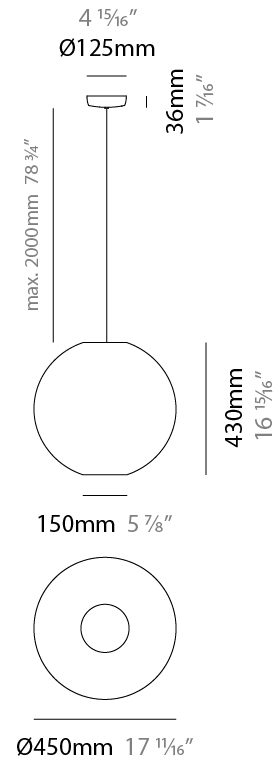

PROJECT	_____
TYPE	_____
SPECIFIER	_____
QUANTITY	_____
DATE	_____

LLUNA SUSPENSION

D111102-

base number	Finish Options	Finish Options

1. To build a product code in our configurator select the specify button on the base model # product page
2. To build a manual product code on this datasheet choose from the options listed below in blue font and add the suffix to the base model #

GENERAL

Series: Lluna
Brand: Ole
Division: Design
Mounting Type: Suspension
Mounting Location: Ceiling
Subcategory: Up/Down Light

PHYSICAL

Shape: Sphere
Diameter (mm): 450
Diameter (in): 17 ¹¹/₁₆
Height (mm): 430
Height (in): 16 ¹⁵/₁₆
Max. Overall Height (mm): 2430
Max. Overall Height (in): 95 ¹¹/₁₆
Light Distribution: Omnidirectional
Fixture Finish: BEI / BLK / BLU / COG / DGN / GRY / MRN / MOC / MUS / OLV / SIL / STN / TER / WHI
Holder Finish: MWH / MBK
Fixture Material: Fabric Cord / Metal
Cable Details: 2000mm Cable
Upon Request: Other fabric cord colors available upon request (see downloadable finish chart)

ELECTRICAL

Number of Lamps: 1
Lamp Type: LED Retrofit
Lamp Shape: A19
Bulb Included: Bulb Not Included
Max. Wattage Per Lamp (W): 15
Lamp Base: E26
Input Voltage (V): 120
Upon Request: 277Vac / GU24

LED

OPTICAL

RATINGS AND CERTIFICATIONS

Certified By: Certified for North American Standards
IP rating: IP20