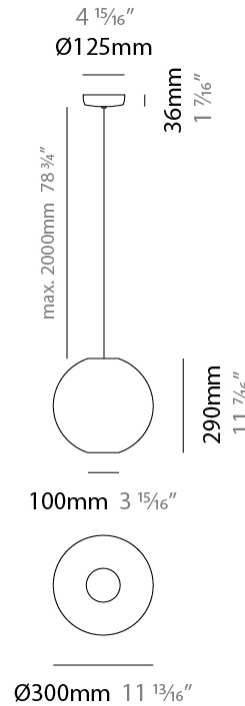

PROJECT	
TYPE	
SPECIFIER	
QUANTITY	
DATE	

LLUNA SUSPENSION

D111101- -

base number   Finish Options   Finish Options

1. To build a product code in our configurator select the specify button on the base model # product page
2. To build a manual product code on this datasheet choose from the options listed below in blue font and add the suffix to the base model #

GENERAL

Series: Lluna
Brand: Ole
Division: Design
Mounting Type: Suspension
Mounting Location: Ceiling
Subcategory: Up/Down Light

PHYSICAL

Shape: Sphere
Diameter (mm): 300
Diameter (in): 11 ¹³/₁₆
Height (mm): 290
Height (in): 11 ⁷/₁₆
Max. Overall Height (mm): 2290
Max. Overall Height (in): 90 ³/₁₆
Light Distribution: Omnidirectional
Fixture Finish: [BEI](#) / [BLK](#) / [BLU](#) / [COG](#) / [DGN](#) / [GRY](#) / [MRN](#) / [MOC](#) / [MUS](#) / [OLV](#) / [SIL](#) / [STN](#) / [TER](#) / [WHI](#)
Holder Finish: [MWH](#) / [MBK](#)
Fixture Material: Fabric Cord / Metal
Cable Details: 2000mm Cable
Upon Request: Other fabric cord colors available upon request (see downloadable finish chart)

ELECTRICAL

Number of Lamps: 1
Lamp Type: LED Retrofit
Lamp Shape: A19
Bulb Included: Bulb Not Included
Max. Wattage Per Lamp (W): 15
Lamp Base: E26
Input Voltage (V): 120
Upon Request: 277Vac / GU24

LED

OPTICAL

RATINGS AND CERTIFICATIONS

Certified By: Certified for North American Standards
IP rating: IP20