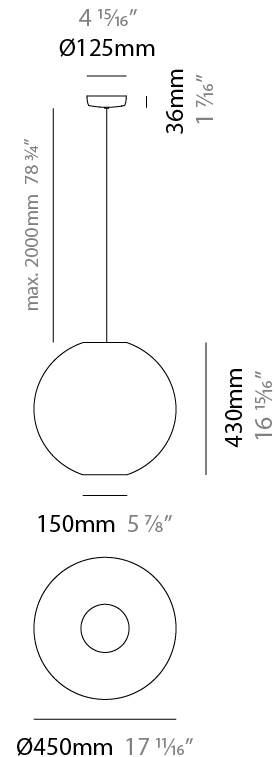

LLUNA SUSPENSION

D111102-

base number   Finish Options   Finish Options

1. To build a product code in our configurator select the specify button on the base model # product page
2. To build a manual product code on this datasheet choose from the options listed below in blue font and add the suffix to the base model #

GENERAL

Series: Lluna
Brand: Ole
Division: Design
Mounting Type: Suspension
Mounting Location: Ceiling
Subcategory: Up/Down Light

PHYSICAL

Shape: Sphere
Diameter (mm): 450
Diameter (in): 17 ¹¹/₁₆
Height (mm): 430
Height (in): 16 ¹⁵/₁₆
Max. Overall Height (mm): 2430
Max. Overall Height (in): 95 ¹¹/₁₆
Light Distribution: Omnidirectional
Fixture Finish: [BEI](#) / [BLK](#) / [BLU](#) / [COG](#) / [DGN](#) / [GRY](#) / [MRN](#) / [MOC](#) / [MUS](#) / [OLV](#) / [SIL](#) / [STN](#) / [TER](#) / [WHI](#)
Holder Finish: [MWH](#) / [MBK](#)
Fixture Material: Fabric Cord / Metal
Cable Details: 2000mm Cable
Upon Request: Other fabric cord colors available upon request (see downloadable finish chart)

ELECTRICAL

Number of Lamps: 1
Lamp Type: LED Retrofit
Lamp Shape: A19
Bulb Included: Bulb Not Included
Max. Wattage Per Lamp (W): 15
Lamp Base: E26
Input Voltage (V): 120
Upon Request: 277Vac / GU24

LED

OPTICAL

RATINGS AND CERTIFICATIONS

Certified By: Certified for North American Standards
IP rating: IP20

PROJECT
TYPE
SPECIFIER
QUANTITY
DATE