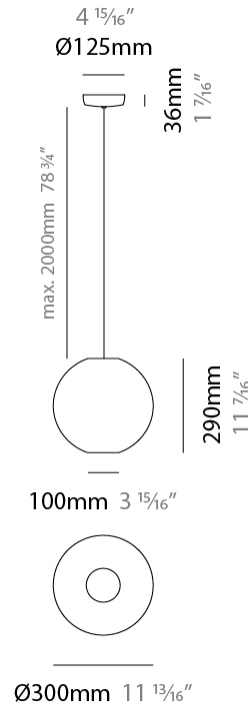

PROJECT	_____
TYPE	_____
SPECIFIER	_____
QUANTITY	_____
DATE	_____

LLUNA SUSPENSION

D111101- -

base number	Finish Options	Finish Options

1. To build a product code in our configurator select the specify button on the base model # product page
2. To build a manual product code on this datasheet choose from the options listed below in blue font and add the suffix to the base model #

GENERAL

Series: Lluna
Brand: Ole
Division: Design
Mounting Type: Suspension
Mounting Location: Ceiling
Subcategory: Up/Down Light

PHYSICAL

Shape: Sphere
Diameter (mm): 300
Diameter (in): 11 ¹³/₁₆
Height (mm): 290
Height (in): 11 ⁷/₁₆
Max. Overall Height (mm): 2290
Max. Overall Height (in): 90 ³/₁₆
Light Distribution: Omnidirectional
Fixture Finish: BEI / BLK / BLU / COG / DGN / GRY / MRN / MOC / MUS / OLV / SIL / STN / TER / WHI
Holder Finish: MWH / MBK
Fixture Material: Fabric Cord / Metal
Cable Details: 2000mm Cable
Upon Request: Other fabric cord colors available upon request (see downloadable finish chart)

ELECTRICAL

Number of Lamps: 1
Lamp Type: LED Retrofit
Lamp Shape: A19
Bulb Included: Bulb Not Included
Max. Wattage Per Lamp (W): 15
Lamp Base: E26
Input Voltage (V): 120
Upon Request: 277Vac / GU24

LED

OPTICAL

RATINGS AND CERTIFICATIONS

Certified By: Certified for North American Standards
IP rating: IP20