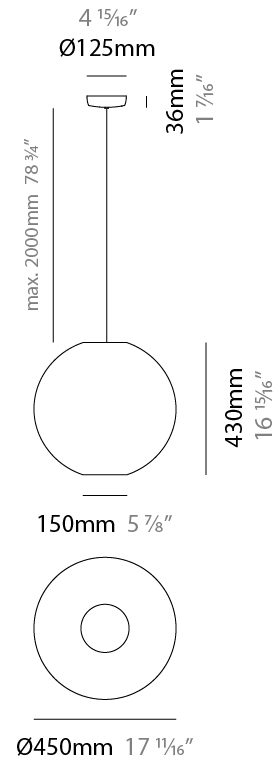

PROJECT	_____
TYPE	_____
SPECIFIER	_____
QUANTITY	_____
DATE	_____

LLUNA SUSPENSION

D111102- _____

base number   Finish Options   Finish Options

1. To build a product code in our configurator select the specify button on the base model # product page
2. To build a manual product code on this datasheet choose from the options listed below in blue font and add the suffix to the base model #

GENERAL

Series: Lluna
Brand: Ole
Division: Design
Mounting Type: Suspension
Mounting Location: Ceiling
Subcategory: Up/Down Light

PHYSICAL

Shape: Sphere
Diameter (mm): 450
Diameter (in): 17 ¹¹/₁₆
Height (mm): 430
Height (in): 16 ¹⁵/₁₆
Max. Overall Height (mm): 2430
Max. Overall Height (in): 95 ¹¹/₁₆
Light Distribution: Omnidirectional
Fixture Finish: BEI / BLK / BLU / COG / DGN / GRY / MRN / MOC / MUS / OLV / SIL / STN / TER / WHI
Holder Finish: MWH / MBK
Fixture Material: Fabric Cord / Metal
Cable Details: 2000mm Cable
Upon Request: Other fabric cord colors available upon request (see downloadable finish chart)

ELECTRICAL

Number of Lamps: 1
Lamp Type: LED Retrofit
Lamp Shape: A19
Bulb Included: Bulb Not Included
Max. Wattage Per Lamp (W): 15
Lamp Base: E26
Input Voltage (V): 120
Upon Request: 277Vac / GU24

LED

OPTICAL

RATINGS AND CERTIFICATIONS

Certified By: Certified for North American Standards
IP rating: IP20