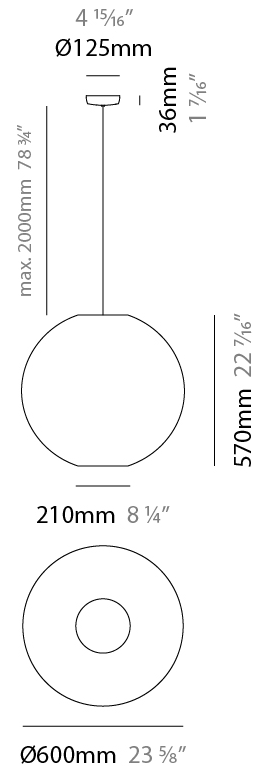

PROJECT
TYPE
SPECIFIER
QUANTITY
DATE

LLUNA SUSPENSION

D111103-

base number   Finish Options   Finish Options

1. To build a product code in our configurator select the specify button on the base model # product page
2. To build a manual product code on this datasheet choose from the options listed below in blue font and add the suffix to the base model #

GENERAL

Series: Lluna
Brand: Ole
Division: Design
Mounting Type: Suspension
Mounting Location: Ceiling
Subcategory: Up/Down Light

PHYSICAL

Shape: Sphere
Diameter (mm): 600
Diameter (in): 23 ⁵/₈
Height (mm): 570
Height (in): 22 ⁷/₁₆
Max. Overall Height (mm): 2570
Max. Overall Height (in): 101 ³/₁₆
Light Distribution: Omnidirectional
Fixture Finish: [BEI](#) / [BLK](#) / [BLU](#) / [COG](#) / [DGN](#) / [GRY](#) / [MRN](#) / [MOC](#) / [MUS](#) / [OLV](#) / [SIL](#) / [STN](#) / [TER](#) / [WHI](#)
Holder Finish: [MWH](#) / [MBK](#)
Fixture Material: Fabric Cord / Metal
Cable Details: 2000mm Cable
Upon Request: Other fabric cord colors available upon request (see downloadable finish chart)

ELECTRICAL

Number of Lamps: 1
Lamp Type: LED Retrofit
Lamp Shape: A19
Bulb Included: Bulb Not Included
Max. Wattage Per Lamp (W): 15
Lamp Base: E26
Input Voltage (V): 120
Upon Request: 277Vac / GU24

LED

OPTICAL

RATINGS AND CERTIFICATIONS

Certified By: Certified for North American Standards
IP rating: IP20