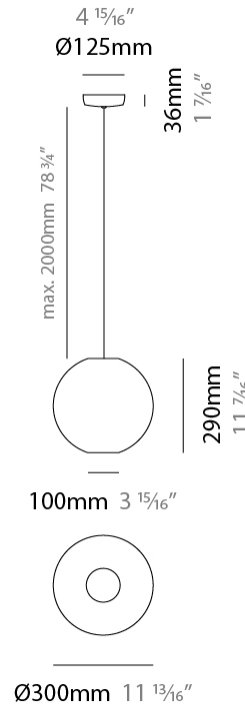

PROJECT	
TYPE	
SPECIFIER	
QUANTITY	
DATE	

LLUNA SUSPENSION

D111101-

base number	Finish Options	Finish Options

1. To build a product code in our configurator select the specify button on the base model # product page
2. To build a manual product code on this datasheet choose from the options listed below in blue font and add the suffix to the base model #

GENERAL

Series: Lluna
Brand: Ole
Division: Design
Mounting Type: Suspension
Mounting Location: Ceiling
Subcategory: Up/Down Light

PHYSICAL

Shape: Sphere
Diameter (mm): 300
Diameter (in): 11 ¹³/₁₆
Height (mm): 290
Height (in): 11 ⁷/₁₆
Max. Overall Height (mm): 2290
Max. Overall Height (in): 90 ³/₁₆
Light Distribution: Omnidirectional
Fixture Finish: BEI / BLK / BLU / COG / DGN / GRY / MRN / MOC / MUS / OLV / SIL / STN / TER / WHI
Holder Finish: MWH / MBK
Fixture Material: Fabric Cord / Metal
Cable Details: 2000mm Cable
Upon Request: Other fabric cord colors available upon request (see downloadable finish chart)

ELECTRICAL

Number of Lamps: 1
Lamp Type: LED Retrofit
Lamp Shape: A19
Bulb Included: Bulb Not Included
Max. Wattage Per Lamp (W): 15
Lamp Base: E26
Input Voltage (V): 120
Upon Request: 277Vac / GU24

LED

OPTICAL

RATINGS AND CERTIFICATIONS

Certified By: Certified for North American Standards
IP rating: IP20