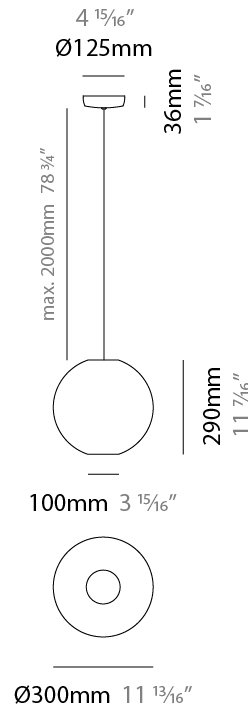

PROJECT	_____
TYPE	_____
SPECIFIER	_____
QUANTITY	_____
DATE	_____

LLUNA SUSPENSION

D111101-

base number Finish
Options

1. To build a product code in our configurator select the specify button on the base model # product page
2. To build a manual product code on this datasheet choose from the options listed below in blue font and add the suffix to the base model #

GENERAL

Series: Lluna
Partner: Ole
Division: Design
Installation: Suspension
Product Type: Pendant
Mounting Location: Ceiling

PHYSICAL

Shape: Sphere
Diameter (mm): 300
Diameter (in): 11 ¹³/₁₆
Height (mm): 290
Height (in): 11 ⁷/₁₆
Max. Overall Height (mm): 2290
Max. Overall Height (in): 90 ³/₁₆
Fixture Finish: BEI / BLK / BLU / COG / DGN / GRY / MRN / MOC / MUS / OLV / SIL / STN / TER / WHI
Holder Finish: MBK
Fixture Material: Fabric Cord / Metal
Primary Material: Fabric - Recycled
Cable Details: 2000mm Cable
Upon Request: Other fabric cord colors available upon request (see downloadable finish chart) Matte White Holder

ELECTRICAL

Number of Lamps: 1
Lamp Type: LED Retrofit
Lamp Shape: A19
Bulb Included: Bulb Not Included
Max. Wattage Per Lamp (W): 15
Lamp Base: E26
Input Voltage (V): 120
Upon Request: 277Vac / GU24

LED

OPTICAL

RATINGS AND CERTIFICATIONS

Certified By: Certified for North American Standards
IP rating: IP20