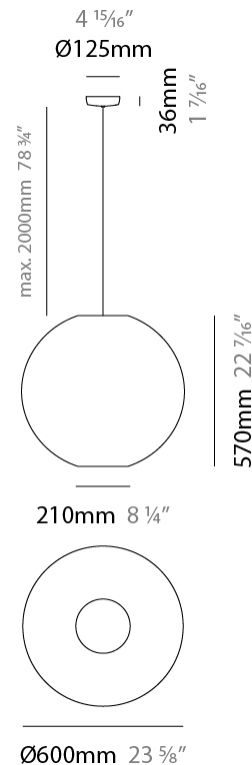

PROJECT
TYPE
SPECIFIER
QUANTITY
DATE

LLUNA SUSPENSION

D111103-

base number Finish
Options

1. To build a product code in our configurator select the specify button on the base model # product page
2. To build a manual product code on this datasheet choose from the options listed below in blue font and add the suffix to the base model #

GENERAL

Series: Lluna
Partner: Ole
Division: Design
Installation: Suspension
Product Type: Pendant
Mounting Location: Ceiling

PHYSICAL

Shape: Sphere
Diameter (mm): 600
Diameter (in): 23 5/8
Height (mm): 570
Height (in): 22 7/16
Max. Overall Height (mm): 2570
Max. Overall Height (in): 101 3/16

Fixture Finish: [BEI](#) / [BLK](#) / [BLU](#) / [COG](#) / [DGN](#) / [GRY](#) / [MRN](#) / [MOC](#) / [MUS](#) / [OLV](#) / [SIL](#) / [STN](#) / [TER](#) / [WHI](#)

Holder Finish: MBK
Fixture Material: Fabric Cord / Metal
Primary Material: Fabric - Recycled
Cable Details: 2000mm Cable

Upon Request: Other fabric cord colors available upon request (see downloadable finish chart) Matte White Holder

ELECTRICAL

Number of Lamps: 1
Lamp Type: LED Retrofit
Lamp Shape: A19
Bulb Included: Bulb Not Included
Max. Wattage Per Lamp (W): 15
Lamp Base: E26
Input Voltage (V): 120
Upon Request: 277Vac / GU24

LED

OPTICAL

RATINGS AND CERTIFICATIONS

Certified By: Certified for North American Standards
IP rating: IP20