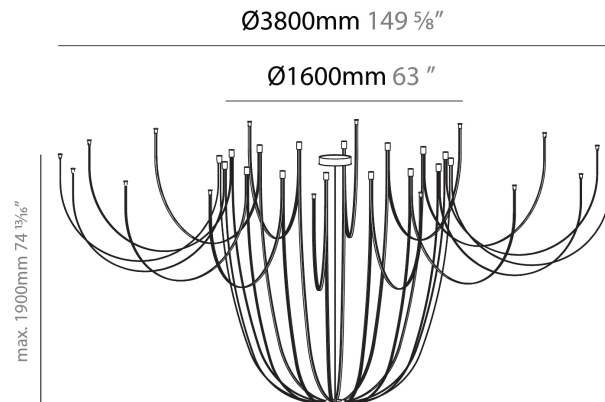

LOOP SUSPENSION

A300249-

base number _____ LED
Dimming

1. To build a product code in our configurator select the specify button on the base model # product page
2. To build a manual product code on this datasheet choose from the options listed below in blue font and add the suffix to the base model #

GENERAL

Series: Loop
Brand: Prolicht
Division: Architectural
Mounting Type: Suspension
Mounting Location: Ceiling
Subcategory: Pendant

PHYSICAL

Shape: Abstract
Diameter (mm): 3800
Diameter (in): 149 ⁵/₈
Height (mm): 1900
Height (in): 74 ¹³/₁₆
Light Distribution: Direct
Weight (kg): 7.808
Fixture Material: PVC

ELECTRICAL

Lamp Type: LED
Input Wattage (W): 160
Total Output Wattage (W): 145.4
[Dimming: Non-Dimmable / 0-10V Dimming](#)
Driver Included: No
Driver Location: Remote
Driver Type: Constant Voltage - Universal
Driver Class: Class 2
Input Voltage (V): 120 - 277

LED

Color Temperature (°K): 2700
Max. Delivered Lumen (lm): 16960
Nominal Lumen (lm): 16960
CRI: >90 CRI
Lamp Life (hrs): 80000

OPTICAL

Beam Angle: 114
Adjustability: Fixed

RATINGS AND CERTIFICATIONS

Certified By: CSA Certified to UL and CSA Standards
IP rating: IP00