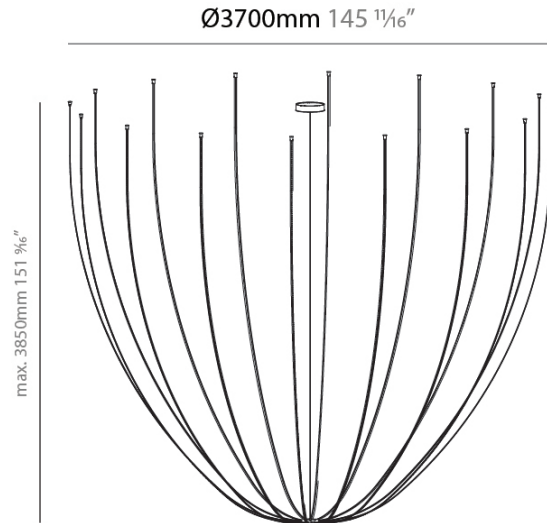

PROJECT _____
TYPE _____
SPECIFIER _____
QUANTITY _____
DATE _____

LOOP SUSPENSION

A300251-

base number _____ LED
Dimming _____

1. To build a product code in our configurator select the specify button on the base model # product page
2. To build a manual product code on this datasheet choose from the options listed below in blue font and add the suffix to the base model #

GENERAL

Series: Loop _____
Brand: Prolicht _____
Division: Architectural _____
Mounting Type: Suspension _____
Mounting Location: Ceiling _____
Subcategory: Pendant _____

PHYSICAL

Shape: Abstract _____
Diameter (mm): 3700 _____
Diameter (in): 145 ¹¹/₁₆ _____
Height (mm): 3850 _____
Height (in): 151 ⁹/₁₆ _____
Light Distribution: Direct _____
Weight (kg): 7.808 _____
Fixture Material: PVC _____

ELECTRICAL

Lamp Type: LED _____
Input Wattage (W): 160 _____
Total Output Wattage (W): 145.4 _____
[Dimming: Non-Dimmable / 0-10V Dimming](#) _____
Driver Included: No _____
Driver Location: Remote _____
Driver Type: Constant Current - Universal _____
Driver Class: Class 2 _____
Input Voltage (V): 120 - 277 _____

LED

Color Temperature (°K): 2700 _____
Max. Delivered Lumen (lm): 16960 _____
Nominal Lumen (lm): 16960 _____
CRI: >90 CRI _____
Lamp Life (hrs): 80000 _____

OPTICAL

Beam Angle: 114 _____
Adjustability: Fixed _____

RATINGS AND CERTIFICATIONS

Certified By: CSA Certified to UL and CSA Standards _____
IP rating: IP00 _____