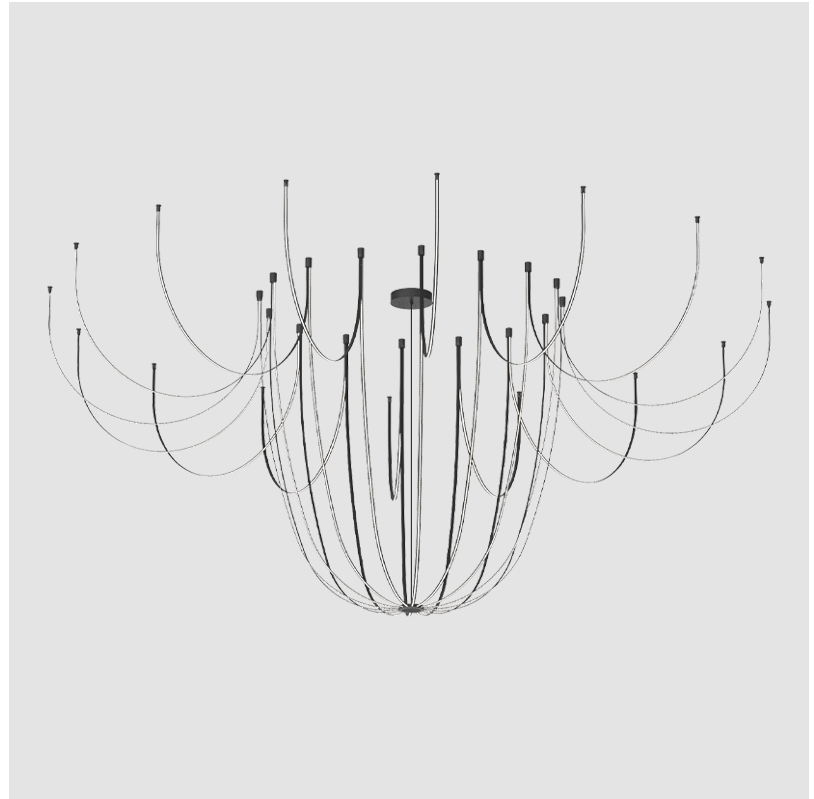

LOOP SUSPENSION

A300249-

base number _____ LED
Dimming

1. To build a product code in our configurator select the specify button on the base model # product page
2. To build a manual product code on this datasheet choose from the options listed below in blue font and add the suffix to the base model #

GENERAL

Series: Loop
Brand: Prolicht
Division: Architectural
Mounting Type: Suspension
Mounting Location: Ceiling
Subcategory: Pendant

PHYSICAL

Shape: Abstract
Diameter (mm): 3800
Diameter (in): 149 ⁵/₈
Height (mm): 1900
Height (in): 74 ¹³/₁₆
Light Distribution: Direct
Weight (kg): 7.808
Fixture Material: PVC

ELECTRICAL

Lamp Type: LED
Input Wattage (W): 160
Total Output Wattage (W): 145.4
[Dimming: Non-Dimmable / 0-10V Dimming](#)
Driver Included: No
Driver Location: Remote
Driver Type: Constant Voltage - Universal
Driver Class: Class 2
Input Voltage (V): 120 - 277

LED

Color Temperature (°K): 2700
Max. Delivered Lumen (lm): 16960
Nominal Lumen (lm): 16960
CRI: >90 CRI
Lamp Life (hrs): 80000

OPTICAL

Beam Angle: 114
Adjustability: Fixed

RATINGS AND CERTIFICATIONS

Certified By: CSA Certified to UL and CSA Standards
IP rating: IP00