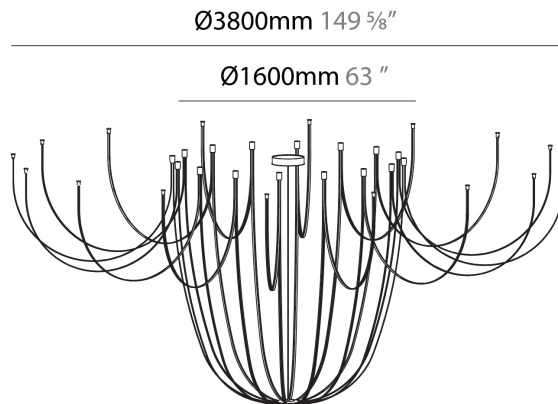

LOOP SUSPENSION

A300249-

base number _____ LED
Dimming

1. To build a product code in our configurator select the specify button on the base model # product page
2. To build a manual product code on this datasheet choose from the options listed below in blue font and add the suffix to the base model #

GENERAL

Series: Loop _____
Brand: Prolicht _____
Division: Architectural _____
Mounting Type: Suspension _____
Mounting Location: Ceiling _____
Subcategory: Pendant _____

PHYSICAL

Shape: Abstract _____
Diameter (mm): 3800 _____
Diameter (in): 149 ⁵/₈ _____
Height (mm): 1900 _____
Height (in): 74 ¹³/₁₆ _____
Light Distribution: Direct _____
Weight (kg): 7.808 _____
Fixture Material: PVC _____

ELECTRICAL

Lamp Type: LED _____
Input Wattage (W): 160 _____
Total Output Wattage (W): 145.4 _____
[Dimming: Non-Dimmable / 0-10V Dimming](#) _____
Driver Included: No _____
Driver Location: Remote _____
Driver Type: Constant Voltage - Universal _____
Driver Class: Class 2 _____
Input Voltage (V): 120 - 277 _____

LED

Color Temperature (°K): 2700 _____
Max. Delivered Lumen (lm): 16960 _____
Nominal Lumen (lm): 16960 _____
CRI: >90 CRI _____
Lamp Life (hrs): 80000 _____

OPTICAL

Beam Angle: 114 _____
Adjustability: Fixed _____

RATINGS AND CERTIFICATIONS

Certified By: CSA Certified to UL and CSA Standards _____
IP rating: IP00 _____