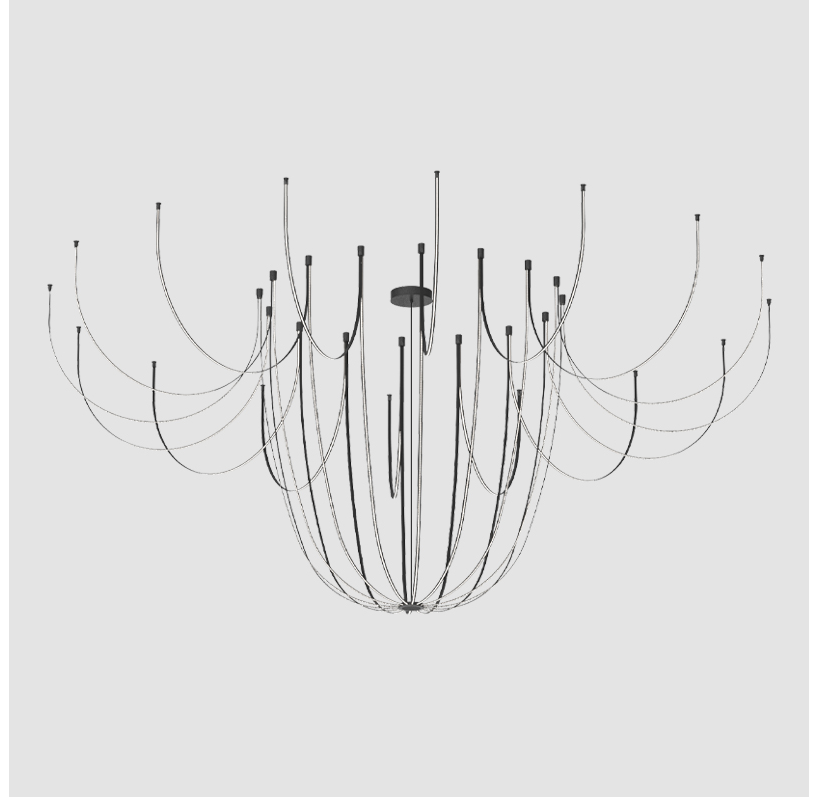

LOOP SUSPENSION

A300249-

base number _____ LED
Dimming

1. To build a product code in our configurator select the specify button on the base model # product page
2. To build a manual product code on this datasheet choose from the options listed below in blue font and add the suffix to the base model #

GENERAL

Series: Loop _____
Brand: Prolicht _____
Division: Architectural _____
Mounting Type: Suspension _____
Mounting Location: Ceiling _____
Subcategory: Pendant _____

PHYSICAL

Shape: Abstract _____
Diameter (mm): 3800 _____
Diameter (in): 149 ⁵/₈ _____
Height (mm): 1900 _____
Height (in): 74 ¹³/₁₆ _____
Light Distribution: Direct _____
Weight (kg): 7.808 _____
Fixture Material: PVC _____

ELECTRICAL

Lamp Type: LED _____
Input Wattage (W): 160 _____
Total Output Wattage (W): 145.4 _____
[Dimming: Non-Dimmable / 0-10V Dimming](#) _____
Driver Included: No _____
Driver Location: Remote _____
Driver Type: Constant Voltage - Universal _____
Driver Class: Class 2 _____
Input Voltage (V): 120 - 277 _____

LED

Color Temperature (°K): 2700 _____
Max. Delivered Lumen (lm): 16960 _____
Nominal Lumen (lm): 16960 _____
CRI: >90 CRI _____
Lamp Life (hrs): 80000 _____

OPTICAL

Beam Angle: 114 _____
Adjustability: Fixed _____

RATINGS AND CERTIFICATIONS

Certified By: CSA Certified to UL and CSA Standards _____
IP rating: IP00 _____