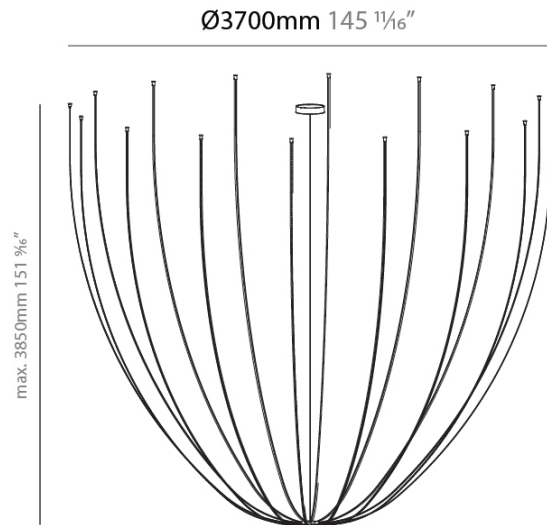

PROJECT _____
TYPE _____
SPECIFIER _____
QUANTITY _____
DATE _____

LOOP SUSPENSION

A300251-

base number _____ LED
Dimming _____

1. To build a product code in our configurator select the specify button on the base model # product page
2. To build a manual product code on this datasheet choose from the options listed below in blue font and add the suffix to the base model #

GENERAL

Series: Loop _____
Brand: Prolicht _____
Division: Architectural _____
Mounting Type: Suspension _____
Mounting Location: Ceiling _____
Subcategory: Pendant _____

PHYSICAL

Shape: Abstract _____
Diameter (mm): 3700 _____
Diameter (in): 145 ¹¹/₁₆ _____
Height (mm): 3850 _____
Height (in): 151 ⁹/₁₆ _____
Light Distribution: Direct _____
Weight (kg): 7.808 _____
Fixture Material: PVC _____

ELECTRICAL

Lamp Type: LED _____
Input Wattage (W): 160 _____
Total Output Wattage (W): 145.4 _____
[Dimming: Non-Dimmable / 0-10V Dimming](#) _____
Driver Included: No _____
Driver Location: Remote _____
Driver Type: Constant Current - Universal _____
Driver Class: Class 2 _____
Input Voltage (V): 120 - 277 _____

LED

Color Temperature (°K): 2700 _____
Max. Delivered Lumen (lm): 16960 _____
Nominal Lumen (lm): 16960 _____
CRI: >90 CRI _____
Lamp Life (hrs): 80000 _____

OPTICAL

Beam Angle: 114 _____
Adjustability: Fixed _____

RATINGS AND CERTIFICATIONS

Certified By: CSA Certified to UL and CSA Standards _____
IP rating: IP00 _____