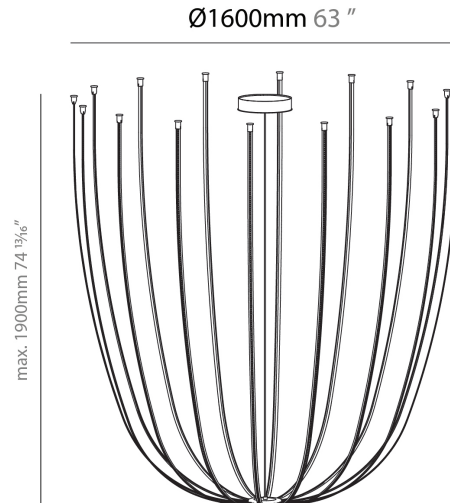

PROJECT	_____
TYPE	_____
SPECIFIER	_____
QUANTITY	_____
DATE	_____

LOOP SUSPENSION

A300250-

base number   LED
Dimming

1. To build a product code in our configurator select the specify button on the base model # product page
2. To build a manual product code on this datasheet choose from the options listed below in blue font and add the suffix to the base model #

GENERAL

Series: Loop
Brand: Prolicht
Division: Architectural
Mounting Type: Suspension
Mounting Location: Ceiling
Subcategory: Pendant

PHYSICAL

Shape: Abstract
Diameter (mm): 1600
Diameter (in): 63
Height (mm): 1900
Height (in): 74 ¹³/₁₆
Light Distribution: Direct
Weight (kg): 5.238
Fixture Material: PVC

ELECTRICAL

Lamp Type: LED
Input Wattage (W): 80
Total Output Wattage (W): 72.7
[Dimming: Non-Dimmable / 0-10V Dimming](#)
Driver Included: Yes
Driver Location: Integrated
Driver Type: Constant Current - Universal
Driver Class: Class 2
Input Voltage (V): 120 - 277

LED

Color Temperature (°K): 2700
Max. Delivered Lumen (lm): 8480
Nominal Lumen (lm): 8480
CRI: >90 CRI
Lamp Life (hrs): 80000

OPTICAL

Beam Angle: 114
Adjustability: Fixed

RATINGS AND CERTIFICATIONS

Certified By: CSA Certified to UL and CSA Standards
IP rating: IP00