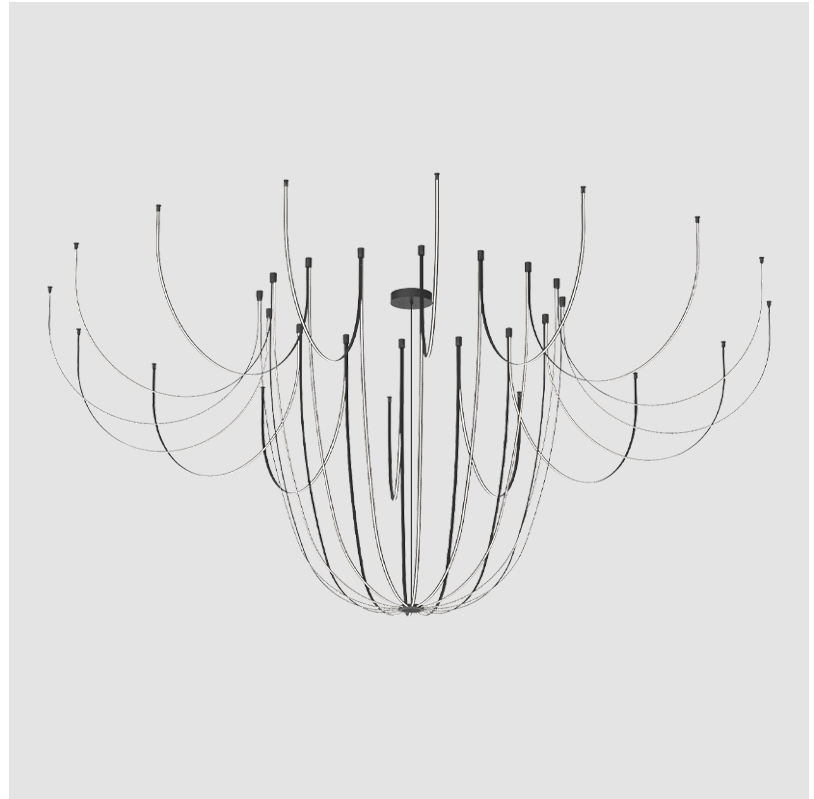

LOOP SUSPENSION

A300249-

base number _____
LED _____
Dimming _____

1. To build a product code in our configurator select the specify button on the base model # product page
2. To build a manual product code on this datasheet choose from the options listed below in blue font and add the suffix to the base model #

GENERAL

Series: Loop _____
Brand: Prolicht _____
Division: Architectural _____
Mounting Type: Suspension _____
Mounting Location: Ceiling _____
Subcategory: Pendant _____

PHYSICAL

Shape: Abstract _____
Diameter (mm): 3800 _____
Diameter (in): 149 ⁵/₈ _____
Height (mm): 1900 _____
Height (in): 74 ¹³/₁₆ _____
Light Distribution: Direct _____
Weight (kg): 7.808 _____
Fixture Material: PVC _____

ELECTRICAL

Lamp Type: LED _____
Input Wattage (W): 160 _____
Total Output Wattage (W): 145.4 _____
Dimming: [Non-Dimmable / 0-10V Dimming](#) _____
Driver Included: No _____
Driver Location: Remote _____
Driver Type: Constant Voltage - Universal _____
Driver Class: Class 2 _____
Input Voltage (V): 120 - 277 _____

LED

Color Temperature (°K): 2700 _____
Max. Delivered Lumen (lm): 16960 _____
Nominal Lumen (lm): 16960 _____
CRI: >90 CRI _____
Lamp Life (hrs): 80000 _____

OPTICAL

Beam Angle: 114 _____
Adjustability: Fixed _____

RATINGS AND CERTIFICATIONS

Certified By: CSA Certified to UL and CSA Standards _____
IP rating: IP00 _____