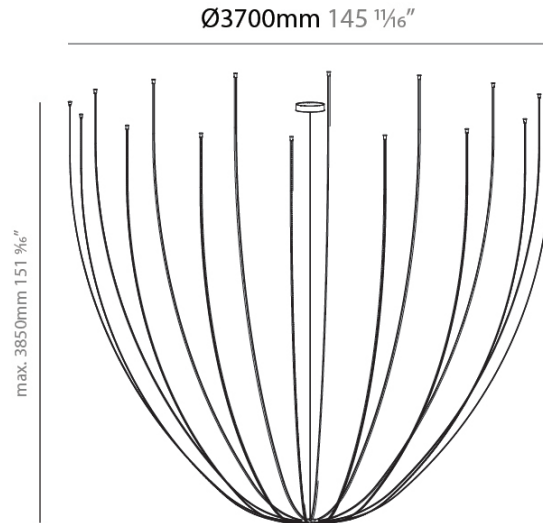

PROJECT _____
TYPE _____
SPECIFIER _____
QUANTITY _____
DATE _____

LOOP SUSPENSION

A300251-

base number _____ LED
Dimming _____

1. To build a product code in our configurator select the specify button on the base model # product page
2. To build a manual product code on this datasheet choose from the options listed below in blue font and add the suffix to the base model #

GENERAL

Series: Loop _____
Brand: Prolicht _____
Division: Architectural _____
Mounting Type: Suspension _____
Mounting Location: Ceiling _____
Subcategory: Pendant _____

PHYSICAL

Shape: Abstract _____
Diameter (mm): 3700 _____
Diameter (in): 145 ¹¹/₁₆ _____
Height (mm): 3850 _____
Height (in): 151 ⁹/₁₆ _____
Light Distribution: Direct _____
Weight (kg): 7.808 _____
Fixture Material: PVC _____

ELECTRICAL

Lamp Type: LED _____
Input Wattage (W): 160 _____
Total Output Wattage (W): 145.4 _____
[Dimming: Non-Dimmable / 0-10V Dimming](#) _____
Driver Included: No _____
Driver Location: Remote _____
Driver Type: Constant Current - Universal _____
Driver Class: Class 2 _____
Input Voltage (V): 120 - 277 _____

LED

Color Temperature (°K): 2700 _____
Max. Delivered Lumen (lm): 16960 _____
Nominal Lumen (lm): 16960 _____
CRI: >90 CRI _____
Lamp Life (hrs): 80000 _____

OPTICAL

Beam Angle: 114 _____
Adjustability: Fixed _____

RATINGS AND CERTIFICATIONS

Certified By: CSA Certified to UL and CSA Standards _____
IP rating: IP00 _____