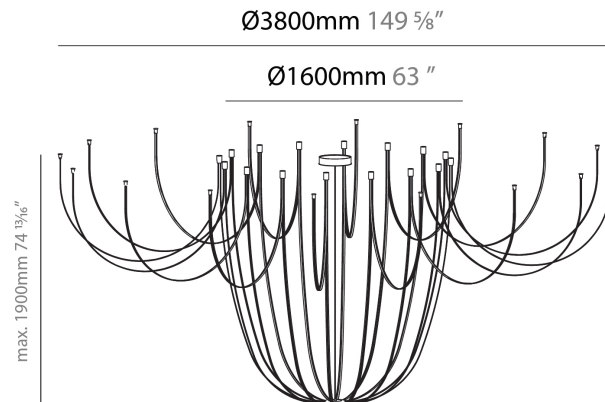

LOOP SUSPENSION

A300249-

base number _____
LED _____
Dimming _____

1. To build a product code in our configurator select the specify button on the base model # product page
2. To build a manual product code on this datasheet choose from the options listed below in blue font and add the suffix to the base model #

GENERAL

Series: Loop _____
Brand: Prolicht _____
Division: Architectural _____
Mounting Type: Suspension _____
Mounting Location: Ceiling _____
Subcategory: Pendant _____

PHYSICAL

Shape: Abstract _____
Diameter (mm): 3800 _____
Diameter (in): 149 ⁵/₈ _____
Height (mm): 1900 _____
Height (in): 74 ¹³/₁₆ _____
Light Distribution: Direct _____
Weight (kg): 7.808 _____
Fixture Material: PVC _____

ELECTRICAL

Lamp Type: LED _____
Input Wattage (W): 160 _____
Total Output Wattage (W): 145.4 _____
Dimming: [Non-Dimmable / 0-10V Dimming](#) _____
Driver Included: No _____
Driver Location: Remote _____
Driver Type: Constant Voltage - Universal _____
Driver Class: Class 2 _____
Input Voltage (V): 120 - 277 _____

LED

Color Temperature (°K): 2700 _____
Max. Delivered Lumen (lm): 16960 _____
Nominal Lumen (lm): 16960 _____
CRI: >90 CRI _____
Lamp Life (hrs): 80000 _____

OPTICAL

Beam Angle: 114 _____
Adjustability: Fixed _____

RATINGS AND CERTIFICATIONS

Certified By: CSA Certified to UL and CSA Standards _____
IP rating: IP00 _____